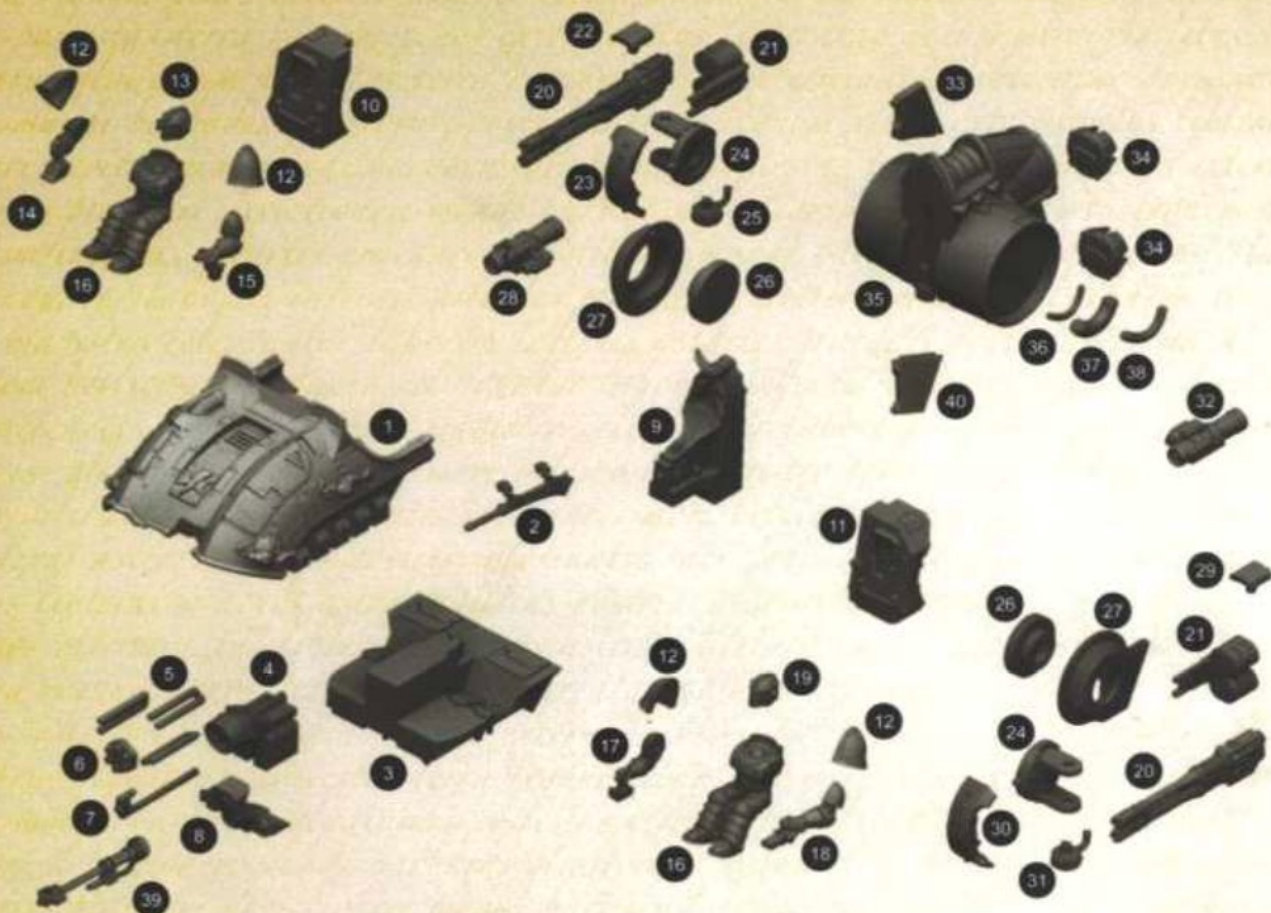

# Components

Before assembly, check that none of the components are missing.

*This set also includes a 60mm round base and a ball-topped flying stem.*

- |                              |                                  |                                 |
|------------------------------|----------------------------------|---------------------------------|
| 1. Fuselage                  | 15. Space Marine 1 Left Arm      | 28. Right Missile Launcher      |
| 2. Falchion                  | 16. Space Marine Body x2         | 29. Left Autocannon Scope       |
| 3. Floor                     | 17. Space Marine 2 Right Arm     | 30. Left Autocannon Armour      |
| 4. Assault Cannon Base       | 18. Space Marine 2 Left Arm      | 31. Left Autocannon Power Cable |
| 5. Assault Cannon Barrels x3 | 19. Space Marine 2 Head          | 32. Left Missile Launcher       |
| 6. Assault Cannon Head       | 20. Autocannon x2                | 33. Dorsal Fin                  |
| 7. Assault Cannon Barrel     | 21. Autocannon Magazine x2       | 34. Engine Exhausts x2          |
| 8. Search Light              | 22. Right Autocannon Scope       | 35. Engines                     |
| 9. Spine                     | 23. Right Autocannon Armour      | 36. Cabling 1                   |
| 10. Right Seat               | 24. Turret Bracket x2            | 37. Cabling 2                   |
| 11. Left Seat                | 25. Right Autocannon Power Cable | 38. Cabling 3                   |
| 12. Shoulder Pad x4          | 26. Sponson Retaining Plate x2   | 39. Sensor                      |
| 13. Space Marine 1 Head      | 27. Weapon Mounts x2             | 40. Ventral Fin                 |
| 14. Space Marine 1 Right Arm |                                  |                                 |