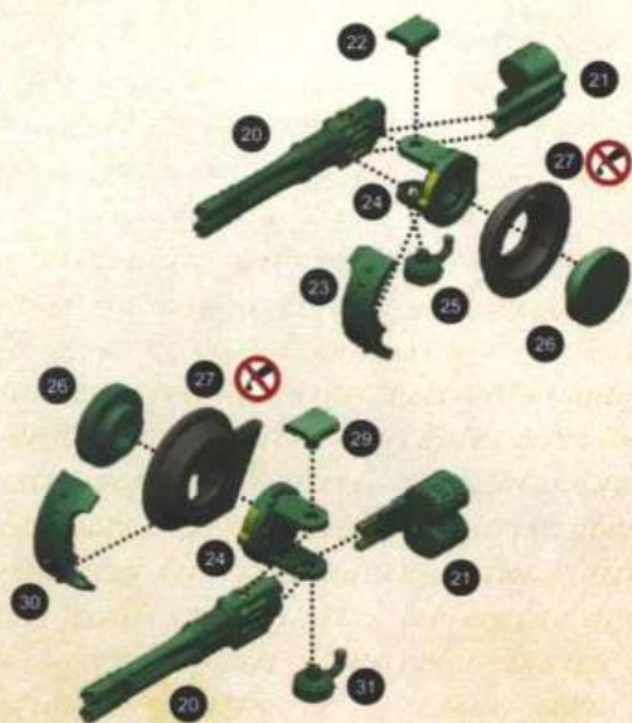

# Components

Before assembly, check that none of the components are missing.

*This set also includes a 60mm round base and a ball-topped flying stem.*

- |                              |                                  |                                 |
|------------------------------|----------------------------------|---------------------------------|
| 1. Fuselage                  | 15. Space Marine 1 Left Arm      | 28. Right Missile Launcher      |
| 2. Falchion                  | 16. Space Marine Body x2         | 29. Left Autocannon Scope       |
| 3. Floor                     | 17. Space Marine 2 Right Arm     | 30. Left Autocannon Armour      |
| 4. Assault Cannon Base       | 18. Space Marine 2 Left Arm      | 31. Left Autocannon Power Cable |
| 5. Assault Cannon Barrels x3 | 19. Space Marine 2 Head          | 32. Left Missile Launcher       |
| 6. Assault Cannon Head       | 20. Autocannon x2                | 33. Dorsal Fin                  |
| 7. Assault Cannon Barrel     | 21. Autocannon Magazine x2       | 34. Engine Exhausts x2          |
| 8. Search Light              | 22. Right Autocannon Scope       | 35. Engines                     |
| 9. Spine                     | 23. Right Autocannon Armour      | 36. Cabling 1                   |
| 10. Right Seat               | 24. Turret Bracket x2            | 37. Cabling 2                   |
| 11. Left Seat                | 25. Right Autocannon Power Cable | 38. Cabling 3                   |
| 12. Shoulder Pad x4          | 26. Sponson Retaining Plate x2   | 39. Sensor                      |
| 13. Space Marine 1 Head      | 27. Weapon Mounts x2             | 40. Ventral Fin                 |
| 14. Space Marine 1 Right Arm |                                  |                                 |

0115 900 4995 within the UK  
011 44 115 900 4995 from the USA and Canada

0011 44 115 900 4995 from Australia  
00 44 115 900 4995 from Europe and the rest of the world.

I

2

3

*Seat Assembly*

4

5