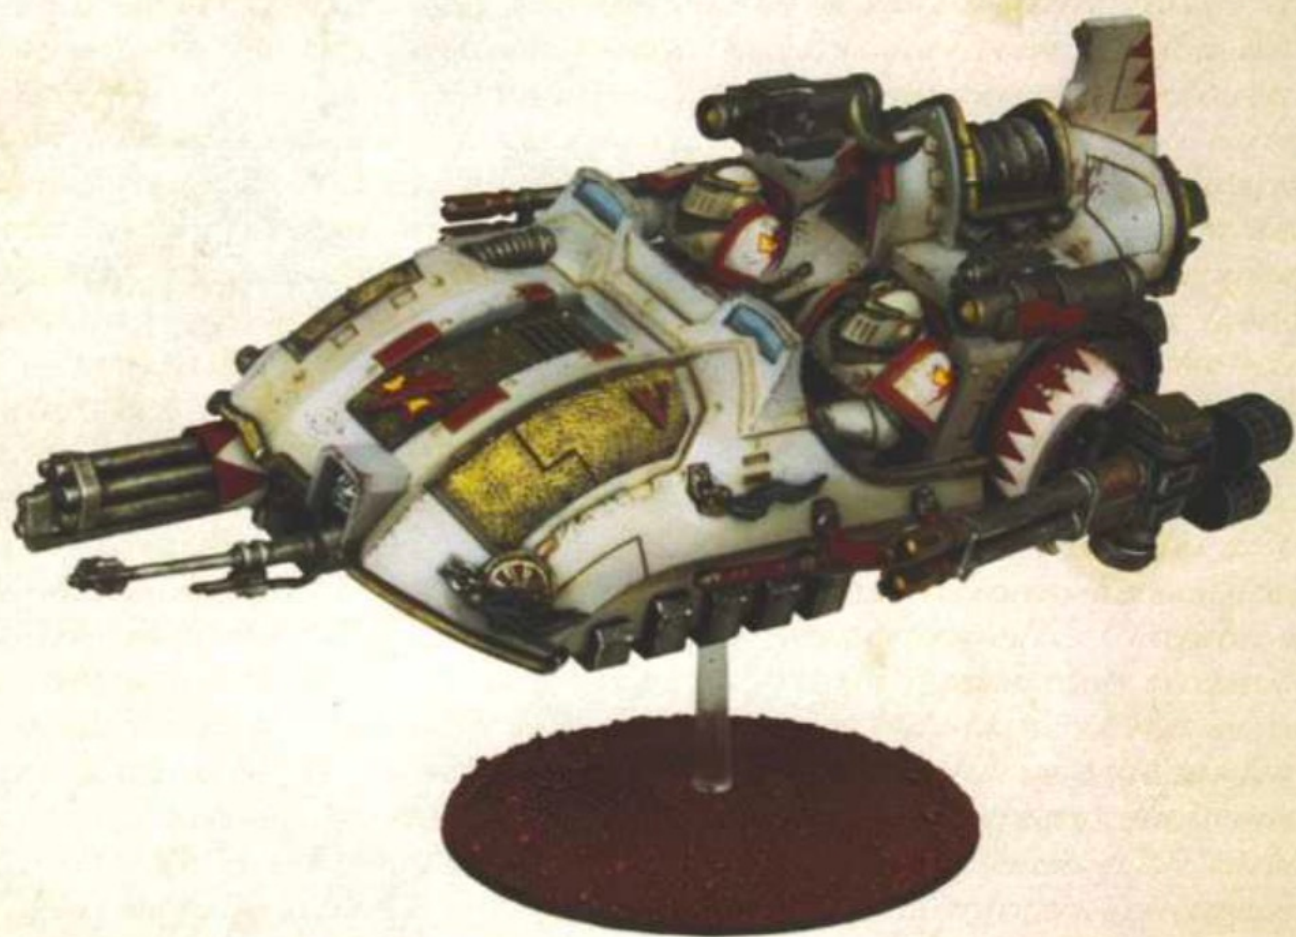

# WHITE SCARS LEGION

## KYZAGAN ASSAULT SPEEDER

*The White Scars Kyzagan Assault Speeder is a swift-moving and agile weapons platform, providing brutal and unremitting firepower to support the rapid advance of the Legion's bikes and jetbikes. Supplying a mount for a Kheres assault cannon and a pair of Reaper autocannon, the Kyzagan is formidably armed for its size and is eminently capable of tearing through light armour and infantry as it speeds across the battlefield.*