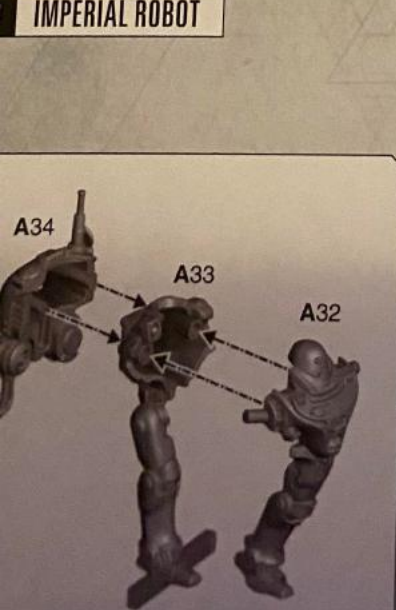

IMPERIAL ROBOT