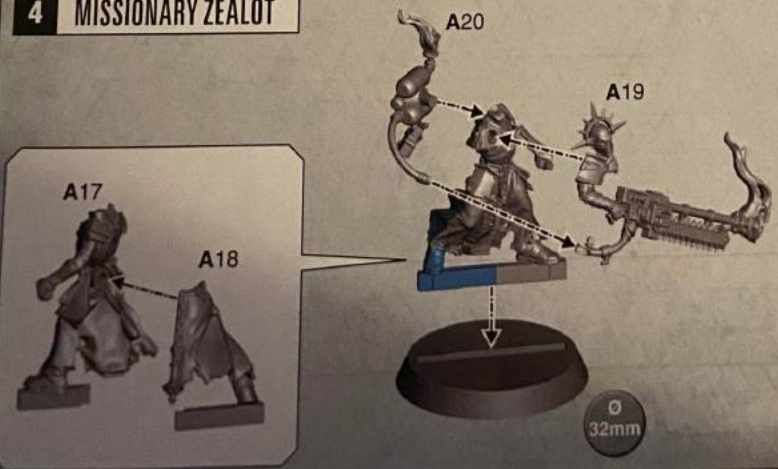

4 MISSIONARY ZEALOT

PIOUS VORNE