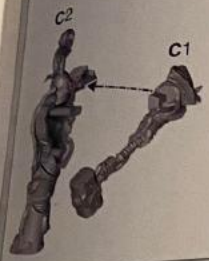

9 CHAOS LORD

Ø 40mm