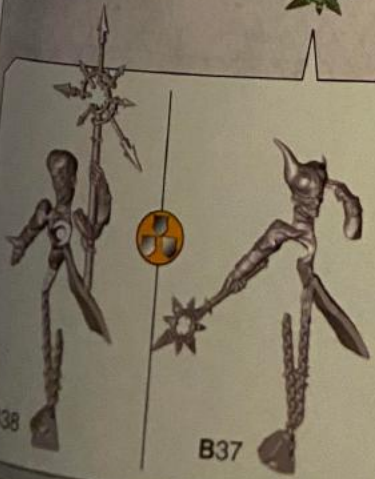

10 CHAOS SPACE MARINES

x2

Ø 32mm

x2

11 ROGUE PSYKERS

x2

x2

Ø 32mm