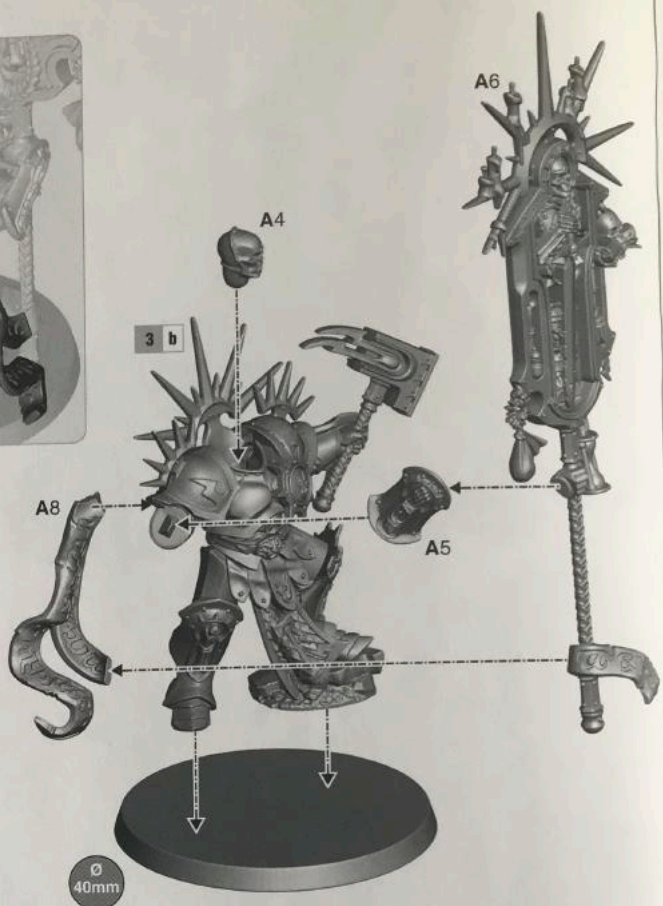

Ø
90mm

3

LORD-RELICTOR

3 a

3 b

3 c

3 d

4 a