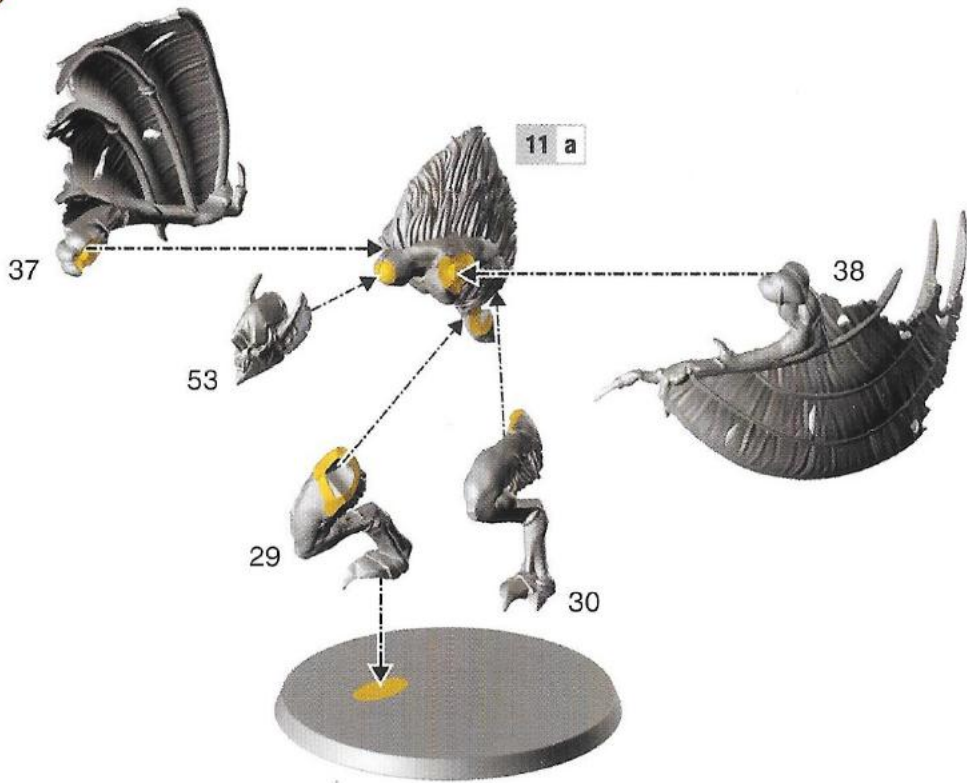

Free Downloads of Build Instructions,
Assembly Booklets & How To Guides

BuildInstructions.com

9 - 11 VARGHEISTS

9 a VARGOYLE

9 b

10 a VARGHEIST 1

10 b

11 a VARGHEIST 2

11 b

BASE SCREAMER PINK
SHADE CARROBURG CRIMSON
LAYER EMPEROR'S CHILDREN
LAYER PALLID WYCH FLESH

BASE ABADDON BLACK
LAYER ESHIN GREY
LAYER DAWNSTONE
LAYER ADMINISTRATUM GREY

BASE IONRACH SKIN
SHADE REIKLAND FLESHSHADE
LAYER PALLID WYCH FLESH
LAYER WHITE SCAR

BASE KHORNE RED
SHADE NULN OIL
LAYER WAZDAKKA RED
LAYER WILD RIDER RED

BASE ABADDON BLACK
LAYER TUSGOR FUR
LAYER CADIAN FLESHSTONE
LAYER PLAYED ONE FLESH

BASE MECHANICUS STANDARD GREY
SHADE NULN OIL
LAYER DAWNSTONE
LAYER ADMINISTRATUM GREY