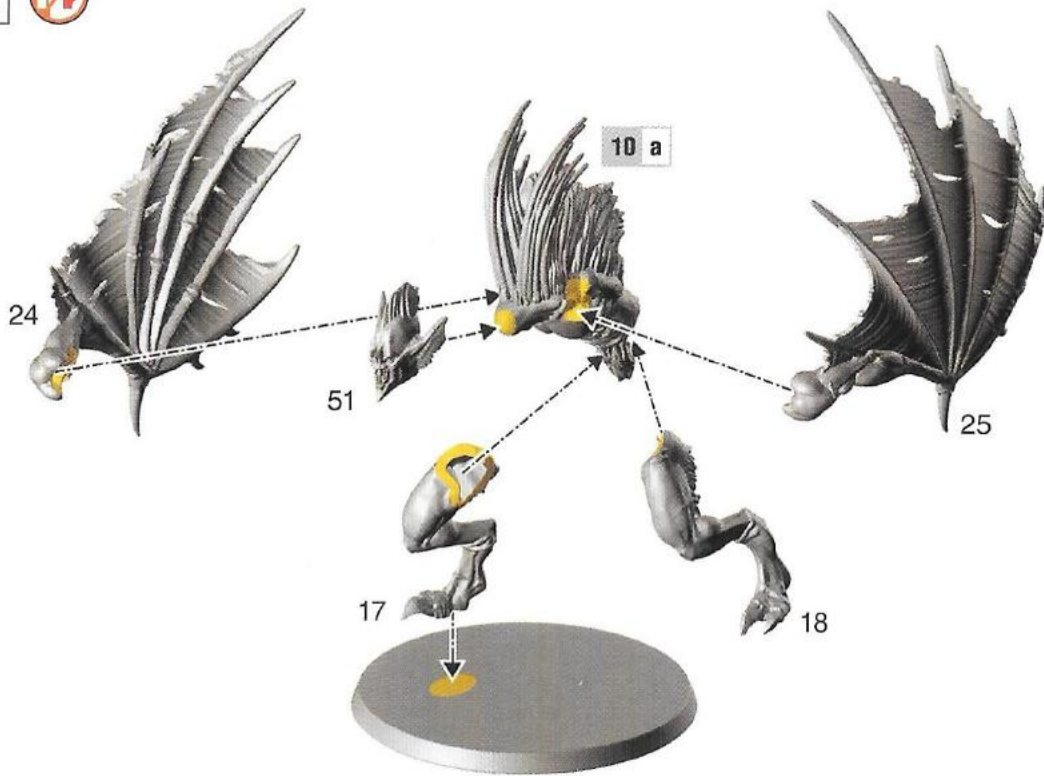

Free Downloads of Build Instructions,
Assembly Booklets & How To Guides

BuildInstructions.com

9 - 11 VARGHEISTS

9 a VARGOYLE

9 b

10 a VARGHEIST 1

10 b

11 a VARGHEIST 2

11 b

BASE SCREAMER PINK
SHADE CARROBURG CRIMSON
LAYER EMPEROR'S CHILDREN
LAYER PALLID WYCH FLESH

BASE ABADDON BLACK
LAYER ESHIN GREY
LAYER DAWNSTONE
LAYER ADMINISTRATUM GREY

BASE IONRACH SKIN
SHADE REIKLAND FLESHSHADE
LAYER PALLID WYCH FLESH
LAYER WHITE SCAR

BASE KHORNE RED
SHADE NULN OIL
LAYER WAZDAKKA RED
LAYER WILD RIDER RED

BASE ABADDON BLACK
LAYER TUSGOR FUR
LAYER CADIAN FLESHSTONE
LAYER PLAYED ONE FLESH

BASE MECHANICUS STANDARD GREY
SHADE NULN OIL
LAYER DAWNSTONE
LAYER ADMINISTRATUM GREY