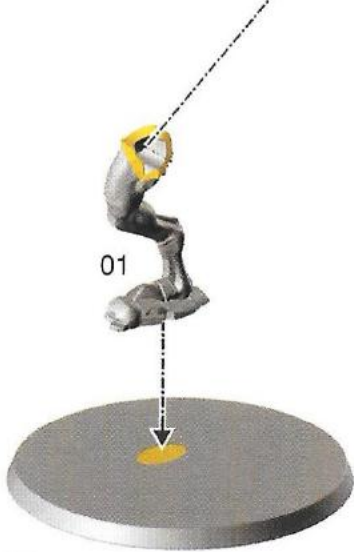

Free Downloads of Build Instructions,
Assembly Booklets & How To Guides

BuildInstructions.com

9 - 11 VARGHEISTS

9 a VARGOYLE

9 b

10 a VARGHEIST 1

10 b

11 a VARGHEIST 2

BASE KHORNE RED
SHADE NULN OIL
LAYER WAZDAKKA RED
LAYER WILD RIDER RED

BASE ABADDON BLACK
LAYER TUSGOR FUR
LAYER CADIAN FLESHSTONE
LAYER PLAYED ONE FLESH

BASE MECHANICUS STANDARD GREY
SHADE NULN OIL
LAYER DAWNSTONE
LAYER ADMINISTRATUM GREY