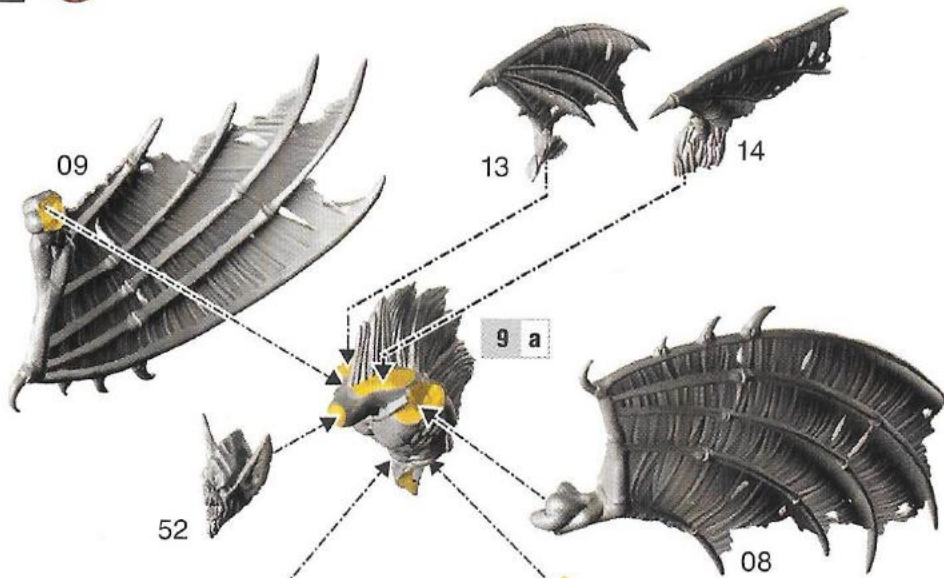

Free Downloads of Build Instructions,
Assembly Booklets & How To Guides

BuildInstructions.com

9 - 11 VARGHEISTS

9 a VARGOYLE

9 b

10 a VARGHEIST 1

10 b

11 a VARGHEIST 2

11 b

BASE SCREAMER PINK
SHADE CARROBURG CRIMSON
LAYER EMPEROR'S CHILDREN
LAYER PALLID WYCH FLESH

BASE ABADDON BLACK
LAYER ESHIN GREY
LAYER DAWNSTONE
LAYER ADMINISTRATUM GREY

BASE IONRACH SKIN
SHADE REIKLAND FLESHSHADE
LAYER PALLID WYCH FLESH
LAYER WHITE SCAR

BASE KHORNE RED
SHADE NULN OIL
LAYER WAZDAKKA RED
LAYER WILD RIDER RED

BASE ABADDON BLACK
LAYER TUSGOR FUR
LAYER CADIAN FLESHSTONE
LAYER PLAYED ONE FLESH

BASE MECHANICUS STANDARD GREY
SHADE NULN OIL
LAYER DAWNSTONE
LAYER ADMINISTRATUM GREY