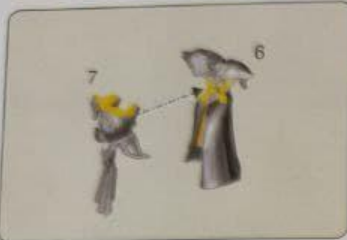

14 a VANARI AURALAN WARDEN 4 x2

14 b

Ø 32mm

14 a

15 a VANARI AURALAN WARDEN 5 x2

15 b

15 a

16 a VANARI AURALAN WARDEN 6 x2