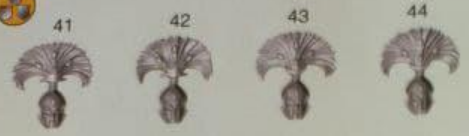

10 HIGH WARDEN

11 VANARI AURALAN WARDEN 1

10 a HIGH WARDEN

10 b

10 c

11 a VANARI AURALAN WARDEN I

11 b

13 a VANARI AURALAN WARDEN 3 x2

14 a VANARI AURALAN WARDEN 4 x2

14 b

Ø 32mm

14 a

15 a VANARI AURALAN WARDEN 5 x2

15 b

15 a

16 a VANARI AURALAN WARDEN 6 x2