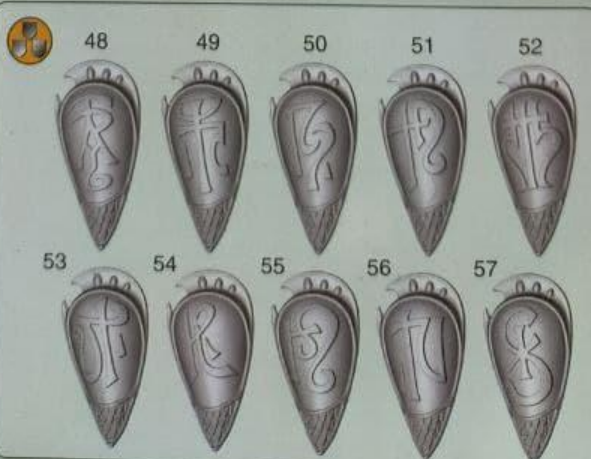

10 HIGH WARDEN

11 VANARI AURALAN WARDEN 1

10 a HIGH WARDEN

10 b

10 c

11 a VANARI AURALAN WARDEN I

11 b

13 a VANARI AURALAN WARDEN 3 x2

14 a VANARI AURALAN WARDEN 4 x2

14 b

Ø 32mm

14 a

15 a VANARI AURALAN WARDEN 5 x2

15 b

15 a

16 a VANARI AURALAN WARDEN 6 x2

16 b

16 a

17 x9

12 - 16

CITADEL COLOUR

BASE CORAX WHITE
CONTRAST SKELETON HORDE
LAYER WHITE SCAR

BASE GREY KNIGHTS STEEL
SHADE NULN OIL
LAYER RUNEFANG STEEL

LAYER KARAK STONE
CONTRAST SPACE WOLVES GREY