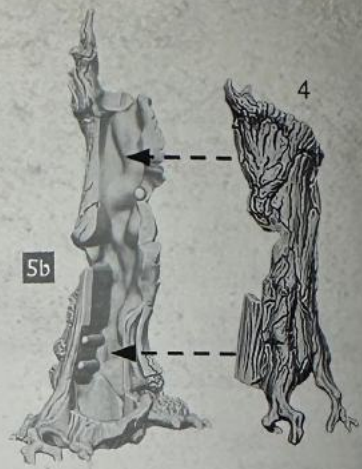

Treebeard Left Leg

5a

5b

5c

5d

5e

5f