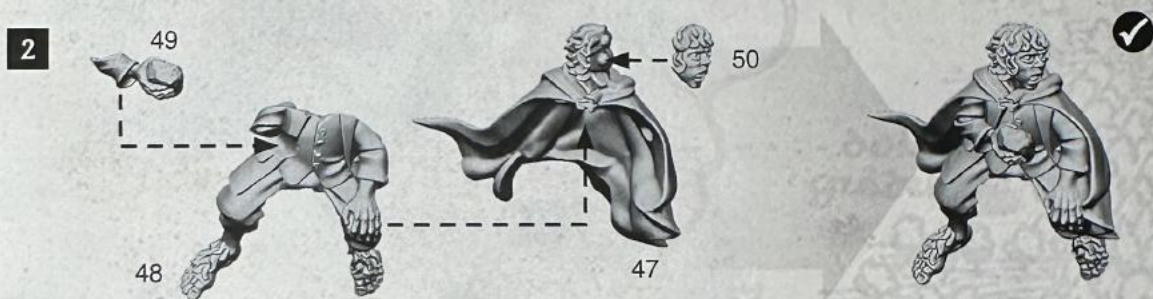

# THE LORD OF THE RINGS

TREEBEARD™, MIGHTY ENT™  
BAUMBART™, DER MÄCHTIGE ENT™

MIDDLE-EARTH™  
STRATEGY. BATTLE GAME

CITADEL

© Copyright 2021, Games Workshop Ltd. All rights reserved.

993114990414

Treebeard Left Leg