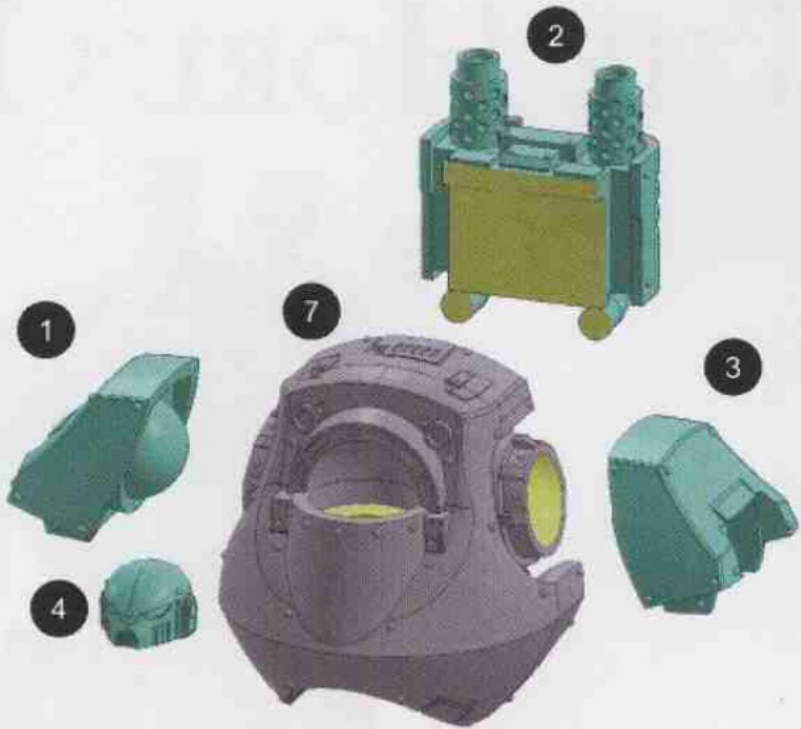

Contemptor Dreadnought Assembly

Assembly Legend

- Parts for Assembly 
- Note 
- Optional Assembly 
- Glue Contact Area 

 The Contemptor Dreadnought can be assembled in a variety of different poses as desired. To assist with this, the kit provides the option of using a combination of flat standing feet (parts 5 and 9) or bent stepping feet (parts 10 and 15).