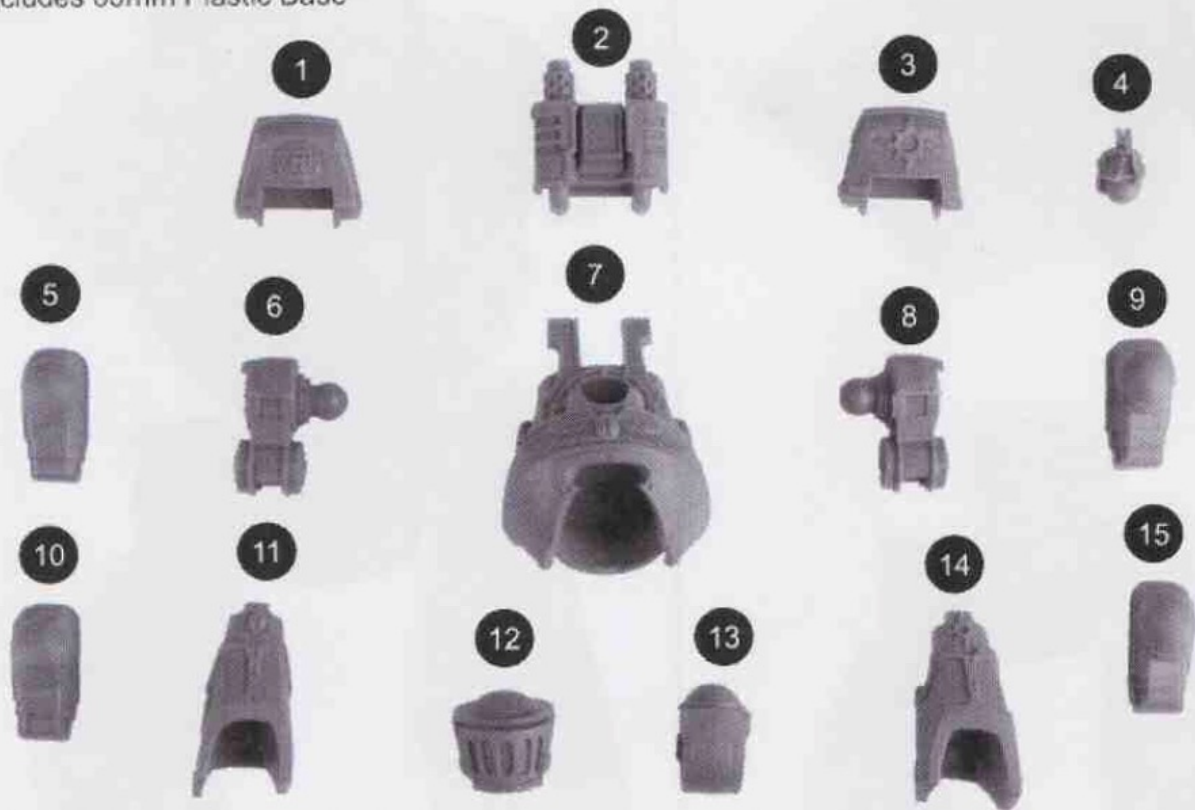

Resin Components

1. Right Shoulder
2. Engine
3. Left Shoulder
4. Head
5. Right Foot Flat
6. Right Thigh
7. Torso
8. Left Thigh
9. Left Foot Flat
10. Right Foot Stepping
11. Right Lower Leg
12. Lower Torso
13. Waist
14. Left Lower Leg
15. Left Foot Stepping

Includes 60mm Plastic Base

THE HORUS HERESY®

© Copyright Games Workshop Limited 2016. GW, Games Workshop, Forge World, The Horus Heresy, The Horus Heresy Eye logo, Space Marine, 40K, Warhammer, Warhammer 40,000, the 'Aquila' Double-headed Eagle logo, and all associated logos, illustrations, images, names, and the distinctive likenesses thereof, are either ® or TM, and/or © Games Workshop Limited, variably registered around the world. All Rights Reserved.

forgeworld.co.uk

Please retain packaging for future reference.
Veuillez conserver cet emballage pour référence.
Conservate esta caja para cualquier referencia.
Verpackung bitte zur späteren Referenz aufbewahren.
Conserva la confezione per riferimenti futuri.
パッケージは、将来の参考のためにお取り置き
ください。