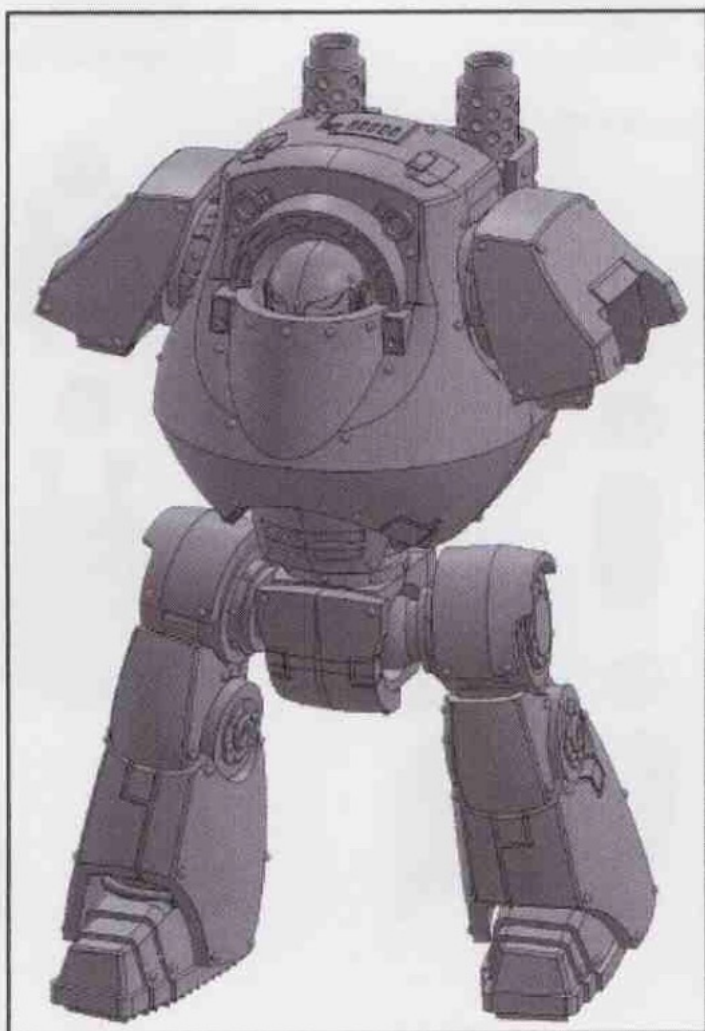

Contemptor Dreadnought Assembly

Assembly Legend

- Parts for Assembly 
- Note 
- Optional Assembly 
- Glue Contact Area 

 The Contemptor Dreadnought can be assembled in a variety of different poses as desired. To assist with this, the kit provides the option of using a combination of flat standing feet (parts 5 and 9) or bent stepping feet (parts 10 and 15).