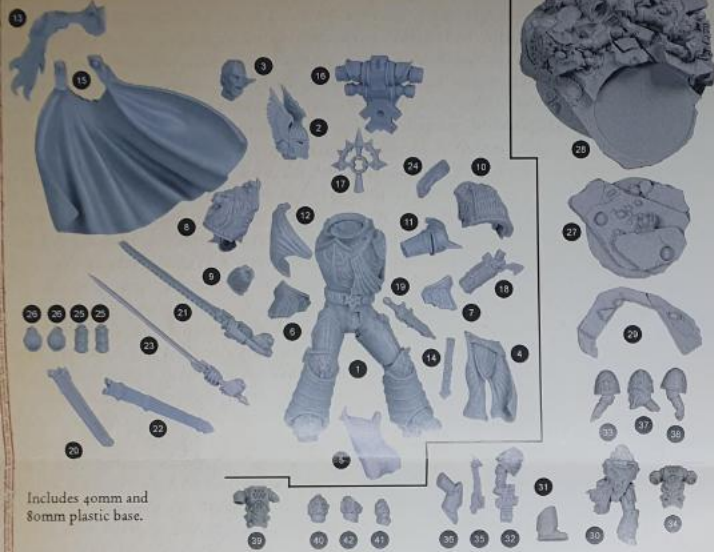

Components

Before assembly, check that none of the components are missing.