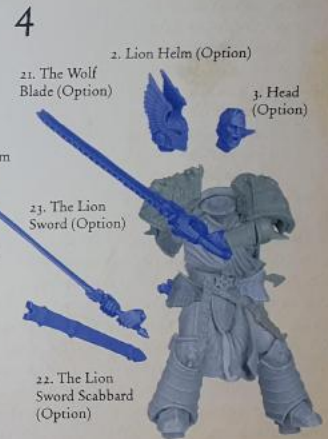

- | | | |
|--------------------|-----------------------------|-----------------------------|
| 1. Body | 15. Cloak | 29. Diorama Attachment |
| 2. Lion Helm | 16. Power Pack | 30. Space Marine Body |
| 3. Head | 17. Iron Halo | 31. Space Marine Lower Leg |
| 4. Surcoat Front | 18. The Fusil Actinaeus | 32. Space Marine Right Arm |
| 5. Surcoat Back | 19. Knife | 33. Space Marine Left Arm |
| 6. Right Hip Plate | 20. The Wolf Blade Scabbard | 34. Space Marine Power Pack |
| 7. Left Hip Plate | 21. The Wolf Blade | 35. Broken Chainblade |
| 8. Right Pauldron | 22. The Lion Sword Scabbard | 36. Corpse Leg |
| 9. Right Forearm | 23. The Lion Sword | 37. Corpse Arm 1 |
| 10. Left Pauldron | 24. Surcoat Attachment | 38. Corpse Arm 2 |
| 11. Left Arm | 25. Frag Grenade x2 | 39. Corpse Power Pack |
| 12. Surcoat Top | 26. Stasis Grenade x2 | 40. Corpse Helmet |
| 13. Lion Pelt | 27. Scenic Base | 41. Corpse Head |
| 14. Belt Strap | 28. Diorama Base | 42. Bisected Head |

00 44 115 900 4995 from Europe and the rest of the world.

I

2

There are two Stasis and two Frag grenades that can be attached to the belt line underneath part 15. Cloak.

3

4

5

15. Cloak

6

13. Lion Pelt

7

16. Power Pack

8

17. Iron Halo

9

If you want the Scenic Base to be removable from the Diorama Base, do not glue part number 29. Diorama Attachment.