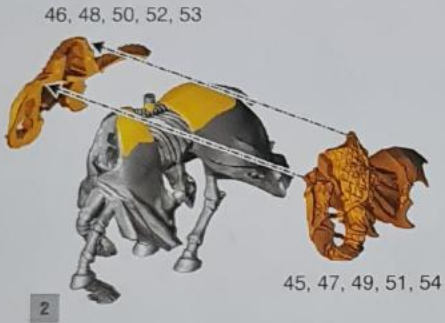

# 1 WIGHT KING ON SKELETAL STEED

1 a

Ø 75mm

1 b

1 c

# 2 - 7 BLACK KNIGHTS

2 a

2 b x4

3 a x5

3 b x5

3 c x5

3 d x5