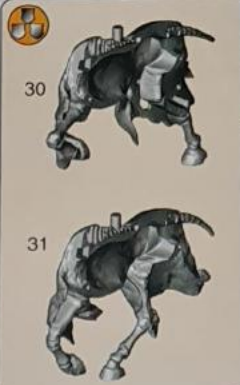

# 1 WIGHT KING ON SKELETAL STEED

1 a

Ø 75mm

1 b

1 c

# 2 - 7 BLACK KNIGHTS

2 a

2 b x4

3 a x5

3 b x5

3 c x5

3 d x5