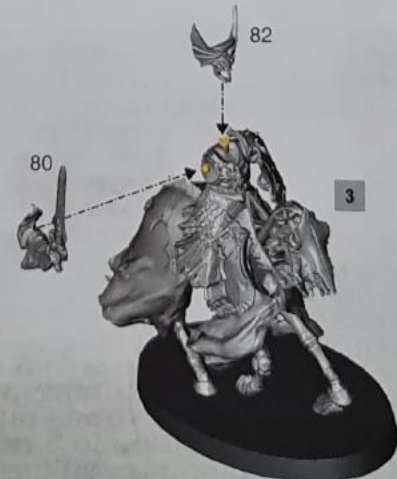

4 Hellknight