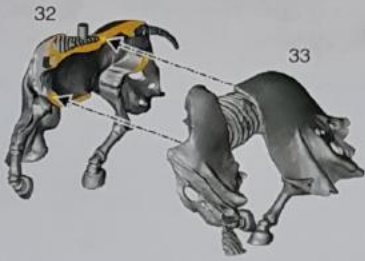

2 - 7 BLACK KNIGHTS

2 a