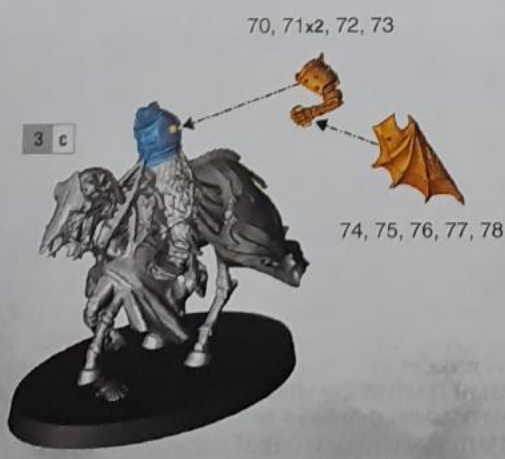

# 1 WIGHT KING ON SKELETAL STEED

1 a

Ø 75mm

1 b

1 c

# 2 - 7 BLACK KNIGHTS

2 a

2 b x4

3 a x5

3 b x5

3 c x5

3 d x5