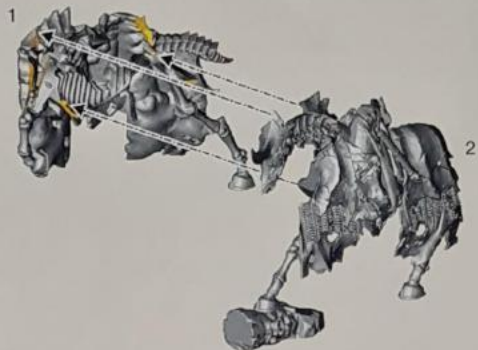

# 1 WIGHT KING ON SKELETAL STEED

1 a

Ø 75mm

1 b

1 c