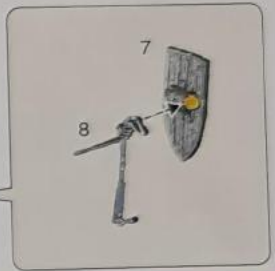

# 1 WIGHT KING ON SKELETAL STEED

1 a

Ø 75mm

1 b

1 c