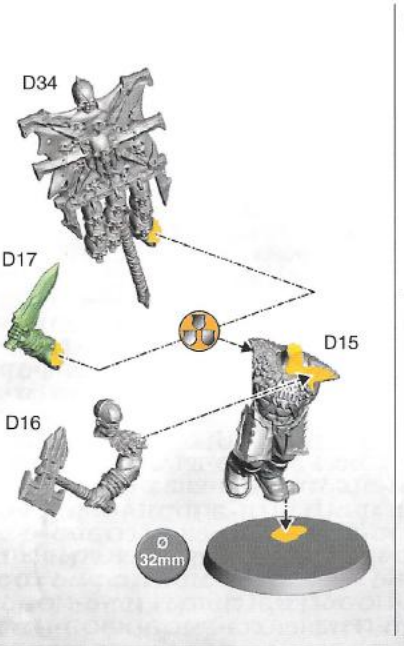

Free Downloads of Build Instructions,
Assembly Booklets & How To Guides

BuildInstructions.com

GOREBLADE WARBAND

1 BLOODREAVERS

1 h BLOODREAPER HORNBLOWER

1 i BLOODREAPER ICON BEARER

1 j BLOODREAPER CHIEFTAIN

BLOODREAVERS

2 BLOOD WARRIORS

2 a

2 b

2 c

2 d

2 e

3 BLOODSECRETOR

3 a

3 b

3 d

E18

E17

3 b

Ø 32mm

4 BLOODSTOKER

4

F11

F10

F13

F12

Ø 32mm

5 KHORGORATH

5 a