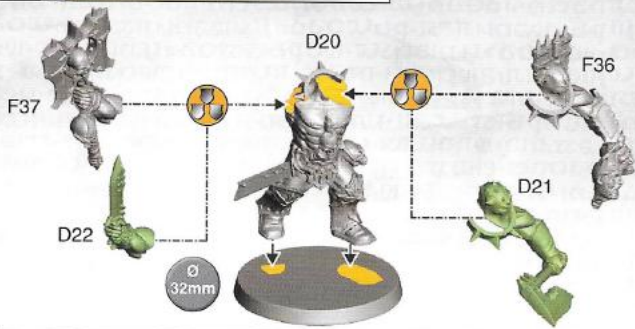

Free Downloads of Build Instructions,
Assembly Booklets & How To Guides

BuildInstructions.com

GOREBLADE WARBAND

1 BLOODREAVERS

1 h BLOODREAPER HORNBLOWER

1 i BLOODREAPER ICON BEARER

1 j BLOODREAPER CHIEFTAIN

BLOODREAVERS

2 BLOOD WARRIORS

2 a

2 b

2 c

2 d

2 e

3 BLOODSECRETOR

3 a

3 b

3 d

E18

E17

3 b

Ø 32mm

4 BLOODSTOKER