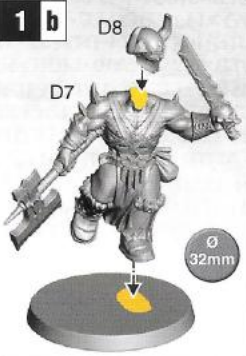

Free Downloads of Build Instructions,
Assembly Booklets & How To Guides

BuildInstructions.com

GOREBLADE WARBAND

1 BLOODREAVERS

1 h BLOODREAPER HORNBLOWER

1 i BLOODREAPER ICON BEARER

1 j BLOODREAPER CHIEFTAIN

BLOODREAVERS

2 BLOOD WARRIORS

2 a

2 b

2 c

2 d

2 e

3 BLOODSECRETOR

3 a

3 b

3 d

E18

E17

3 b

Ø 32mm

4 BLOODSTOKER