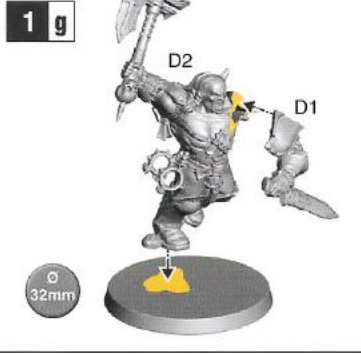

Free Downloads of Build Instructions,
Assembly Booklets & How To Guides

BuildInstructions.com

GOREBLADE WARBAND

1 BLOODREAVERS

1 h BLOODREAPER HORNBLOWER

1 i BLOODREAPER ICON BEARER

1 j BLOODREAPER CHIEFTAIN

BLOODREAVERS

2 BLOOD WARRIORS

2 a

2 b

2 c

2 d

2 e

3 BLOODSECRETOR

3 a

3 b

3 d

E18

E17

3 b

Ø 32mm

4 BLOODSTOKER