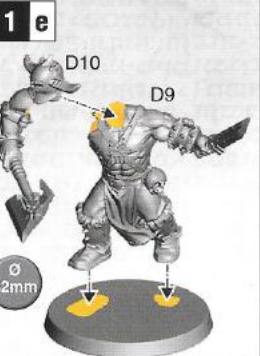

Free Downloads of Build Instructions,
Assembly Booklets & How To Guides

BuildInstructions.com

GOREBLADE WARBAND

1 BLOODREAVERS

1 h BLOODREAPER HORNBLOWER

1 i BLOODREAPER ICON BEARER

1 j BLOODREAPER CHIEFTAIN

BLOODREAVERS

2 BLOOD WARRIORS

2 a

2 b

2 c

2 d

2 e

3 BLOODSECRETOR

3 a

3 b

3 d

E18

E17

3 b

Ø 32mm

4 BLOODSTOKER