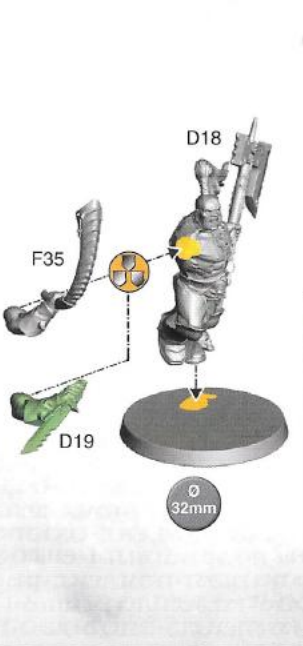

Free Downloads of Build Instructions,
Assembly Booklets & How To Guides

BuildInstructions.com

GOREBLADE WARBAND

1 BLOODREAVERS

1 h BLOODREAPER HORNBLOWER

1 i BLOODREAPER ICON BEARER

1 j BLOODREAPER CHIEFTAIN

BLOODREAVERS

2 BLOOD WARRIORS

2 a

2 b

2 c

2 d

2 e

3 BLOODSECRETOR

3 a

3 b

3 d

E18

E17

3 b

Ø 32mm

4 BLOODSTOKER

4

F11

F10

F13

F12

Ø 32mm

5 KHORGORATH

5 a