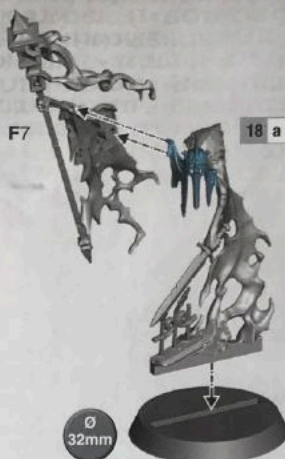

Free Downloads of Build Instructions,
Assembly Booklets & How To Guides

BuildInstructions.com

18 GUARDIAN OF SOULS

18 a

18 b

19 SPIRIT TORMENT

19 a

19 b

20 LORD EXECUTIONER

20 a

20 b

BASE DRYAD BARK
SHADE DRUCHII VIOLET
LAYER DOOMBULL BROWN
LAYER USHABTI BONE

BASE RHINOX HIDE
SHADE NULN OIL
LAYER GORTHOR BROWN
LAYER SCREAMING SKULL

BASE DEEPKIN FLESH
TECHNICAL NIGHTHAUNT GLOOM
LAYER IONRACH SKIN
LAYER WHITE SCAR