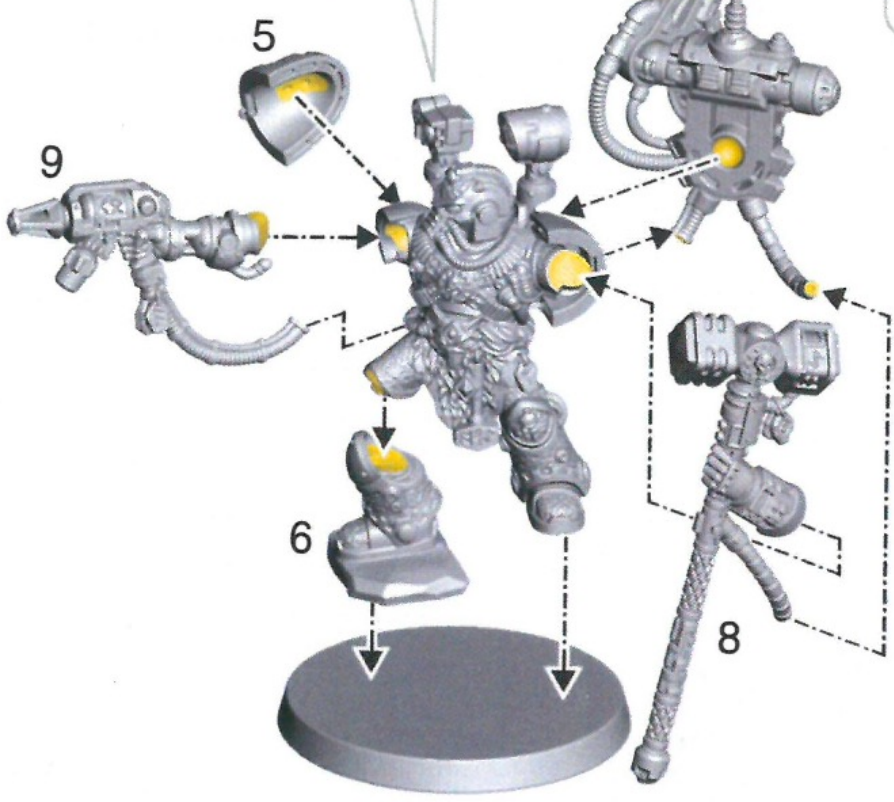

003180

	WS	BS	S	T	W	I	A	Ld	Sv	Unit Type
Iron Priest	5	4	4	4	2	4	2	9	2+	Infantry (Character)

CITADEL games-workshop.com

© Copyright Games Workshop Limited 2015. Citadel, Games Workshop, GW and Warhammer 40,000 are ® and all associated logos, names, races, vehicles, weapons and characters are either ® or TM and/or © Games Workshop Limited.

Please retain packaging for future reference.
Veuillez conserver cet emballage pour référence.
Conserve esta caja para cualquier referencia.
Verpackung bitte zur späteren Referenz aufbewahren.
Conserva la confezione per riferimenti futuri.
パッケージは、将来の参考のためにお取り置きください。

12+

Expertly designed plastic Citadel Miniature.
Assembly and painting required.

WARNING! Small parts.

Scan now to discover more!