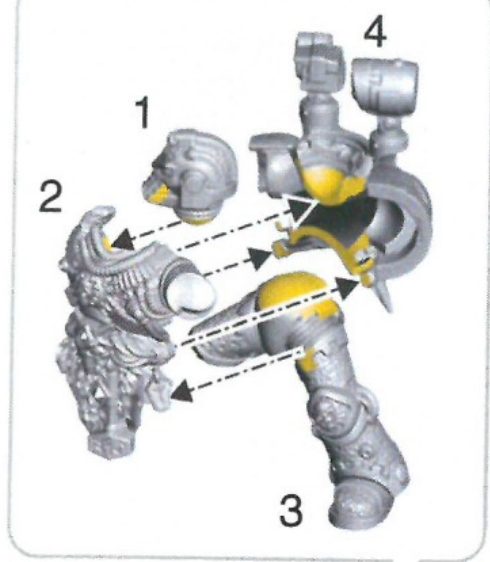

003180

	WS	BS	S	T	W	I	A	Ld	Sv	Unit Type
Iron Priest	5	4	4	4	2	4	2	9	2+	Infantry (Character)

CITADEL games-workshop.com

© Copyright Games Workshop Limited 2015. Citadel, Games Workshop, GW and Warhammer 40,000 are ® and all associated logos, names, races, vehicles, weapons and characters are either ® or TM and/or © Games Workshop Limited.

Please retain packaging for future reference.
Veuillez conserver cet emballage pour référence.
Conserve esta caja para cualquier referencia.
Verpackung bitte zur späteren Referenz aufbewahren.
Conserva la confezione per riferimenti futuri.
パッケージは、将来の参考のためにお取り置きください。

12+

Expertly designed plastic Citadel Miniature.
Assembly and painting required.

WARNING! Small parts.

Scan now to discover more!