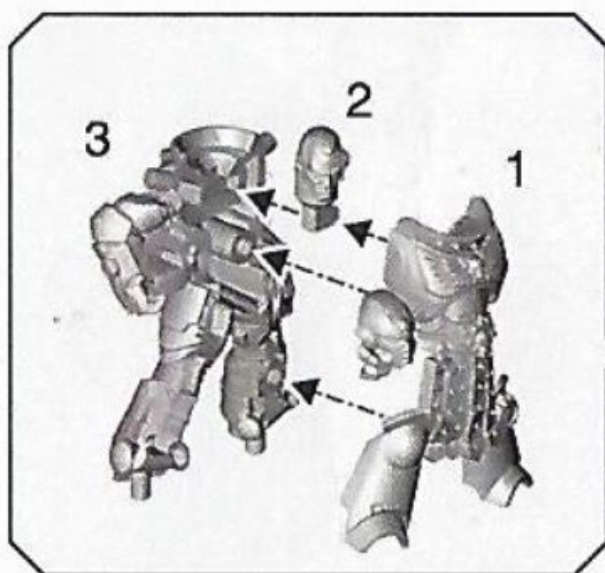

ROITUSI! Pienia osia. • VARNING! Små delar. • ADVARSEL! Små dele. • WAARSCHUWING!
e onderdelen. • ADVARSEL! Små deler. • 警告! 小さな部品あり。• 警告! 本品包含小零件。

WARHAMMER
40,000

CITADEL

1

4

2

NAME	M	WS	BS	S	T	W	A	Ld	Sv
------	---	----	----	---	---	---	---	----	----

Lieutenant	6"	2+	3+	4	4	4	3	8	3+
------------	----	----	----	---	---	---	---	---	----

Expertly designed plastic Citadel Miniature.
Assembly and painting required.

games-workshop.com

© Copyright Games Workshop Limited 2019. Citadel, Games Workshop, and GW are ® and Warhammer 40,000 and all associated logos, names, races, vehicles, weapons and characters are either ® or TM and / or © Games Workshop Limited.