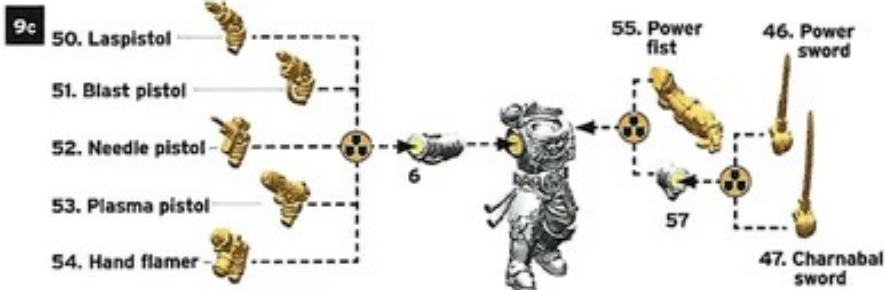

Free Downloads of Build Instructions,
Assembly Booklets & How To Guides

BuildInstructions.com

SOLAR AUXILIA TACTICAL COMMAND SECTION

99383005001, 99383005002

AUXILIA CAPTAIN/MARSHAL

AUXILIA COMPANION

AUXILIA COMPANION WITH AUGURY SCANNER