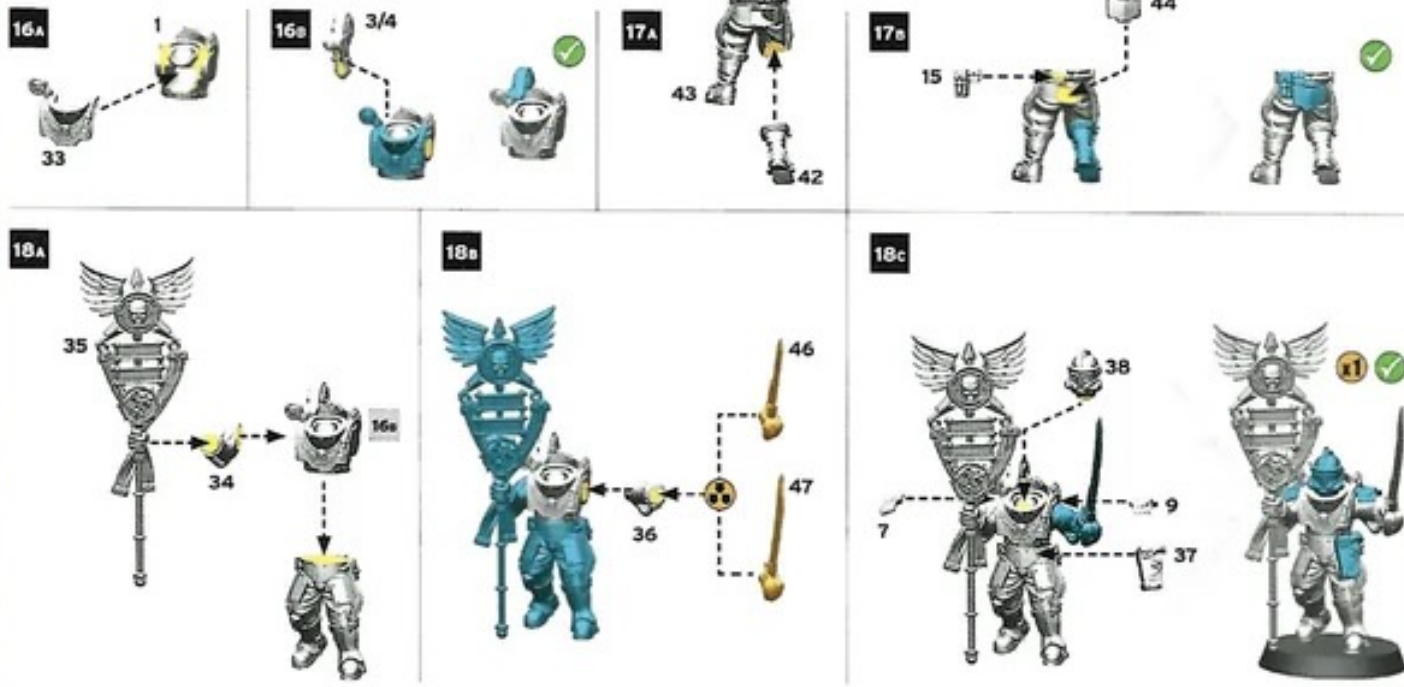

Free Downloads of Build Instructions,
Assembly Booklets & How To Guides

BuildInstructions.com

SOLAR AUXILIA TACTICAL COMMAND SECTION

99383005001, 99383005002

AUXILIA CAPTAIN/MARSHAL

AUXILIA COMPANION

AUXILIA COMPANION WITH AUGURY SCANNER

AUXILIA COMPANION WITH COMMAND VOX

AUXILIA COMPANION WITH COHORTS VEXILLA

SOLAR AUXILIA LEGATE MARSHAL