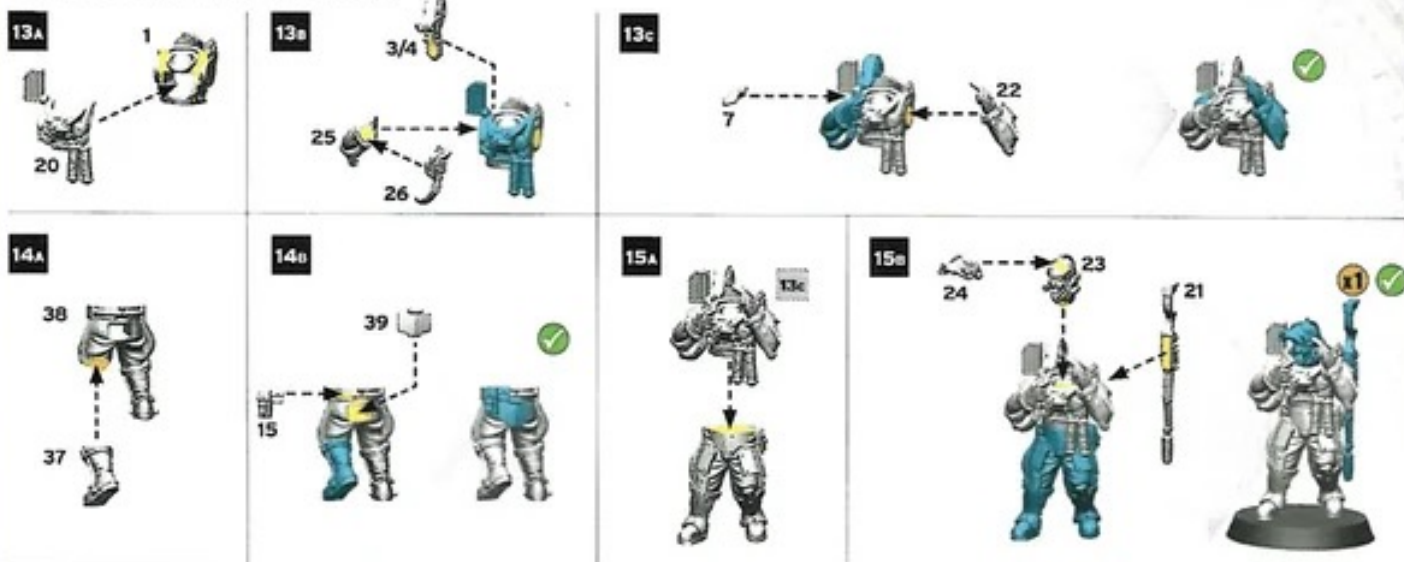

AUXILIA COMPANION WITH COMMAND VOX