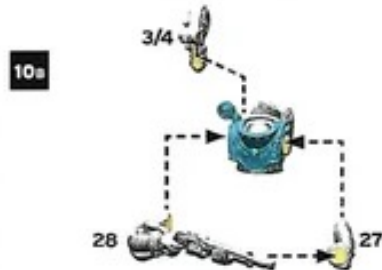

Free Downloads of Build Instructions,
Assembly Booklets & How To Guides

BuildInstructions.com

SOLAR AUXILIA TACTICAL COMMAND SECTION

99383005001, 99383005002

AUXILIA CAPTAIN/MARSHAL

AUXILIA COMPANION

AUXILIA COMPANION WITH AUGURY SCANNER