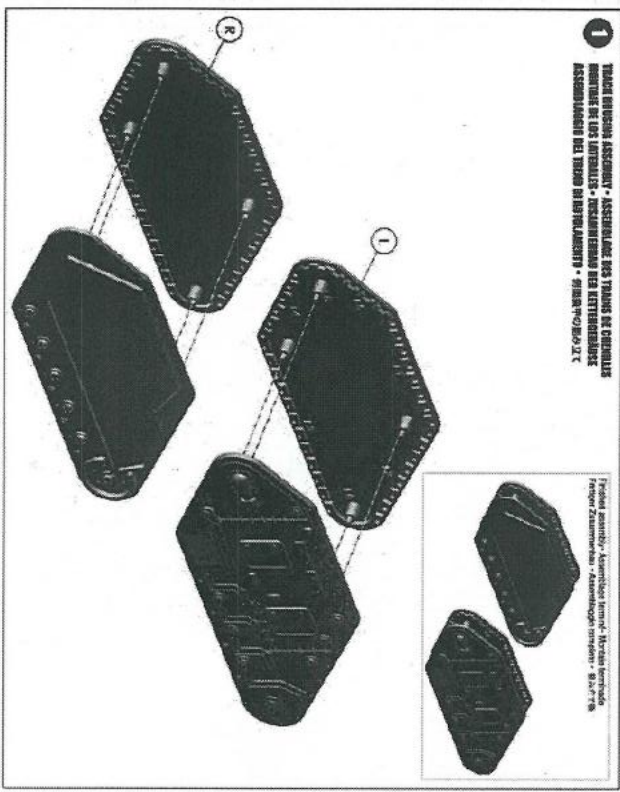

IMPERIAL ARMOUR™

Plastic Track Assembly

1. Upper Hull