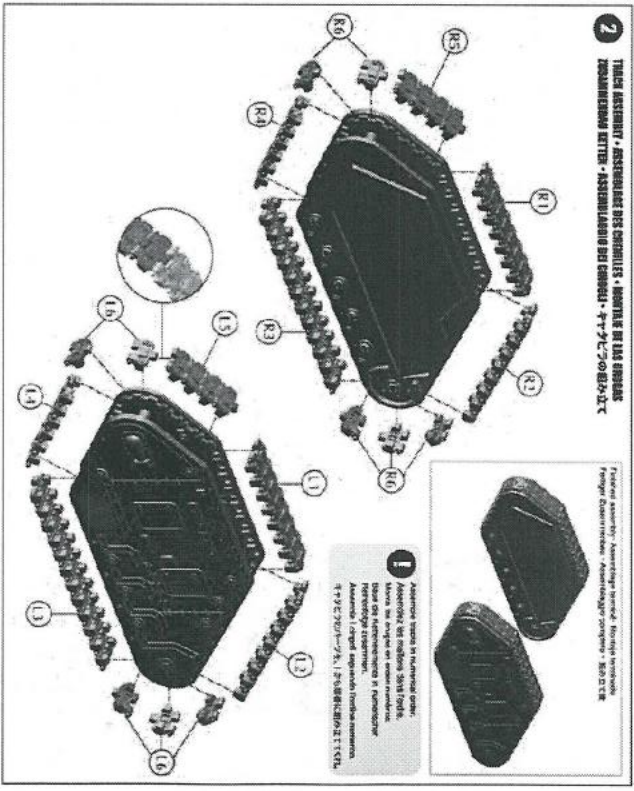

Hull Assembly

IMPERIAL ARMOUR™

Plastic Track Assembly