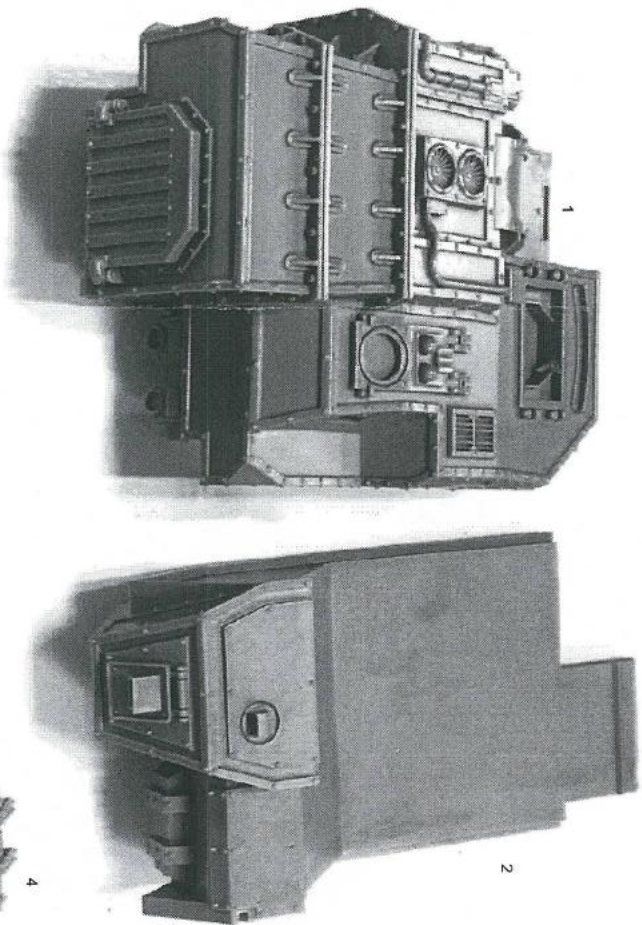

IMPERIAL ARMOUR™

SOLAR AUXILIA MEDUSA

The copyright on the model designs and components within this box is the exclusive property of Games Workshop Ltd. Copyright Games Workshop Ltd., 2014. All rights reserved.

RESIN COMPONENTS LIST

1. Upper Hull
2. Lower Hull
3. Medusa Siege Gun
4. Air Filter Tank
5. Air Filter Hose
6. Gunner
7. Air Intake
8. Air Filter Unit
9. Barrel Rest
10. Exhausts
11. Gunner's Hands
12. Multi-laser
13. Power Cable
14. Left Hatch
15. Right Hatch

This kit contains all the pieces required to construct a SOLAR AUXILIA MEDUSA

To glue the resin pieces together use Citadel Super Glue.

THIS IS NOT A TOY

Not suitable for children under 15 years of age.
WARNING: Resin dust can be harmful if inhaled. Always wear a dust mask or respirator when sanding or sawing resin parts.