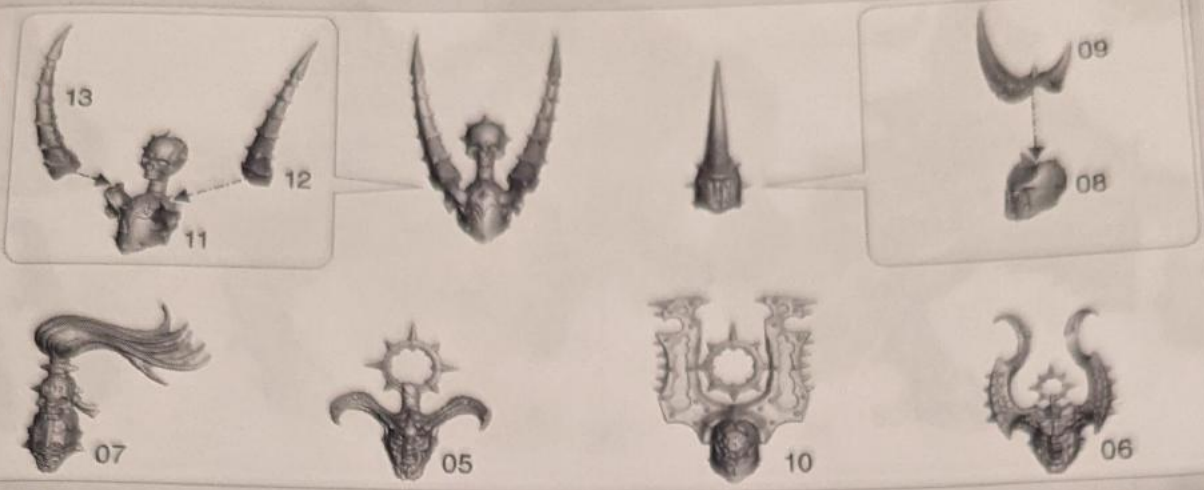

INTERCHANGEABLE PARTS

ÉLÉMENTS INTERCHANGEABLES · PARTES INTERCAMBIABLES
AUSTAUSCHBARE TEILE · COMPONENTI INTERCAMBIABILI

a