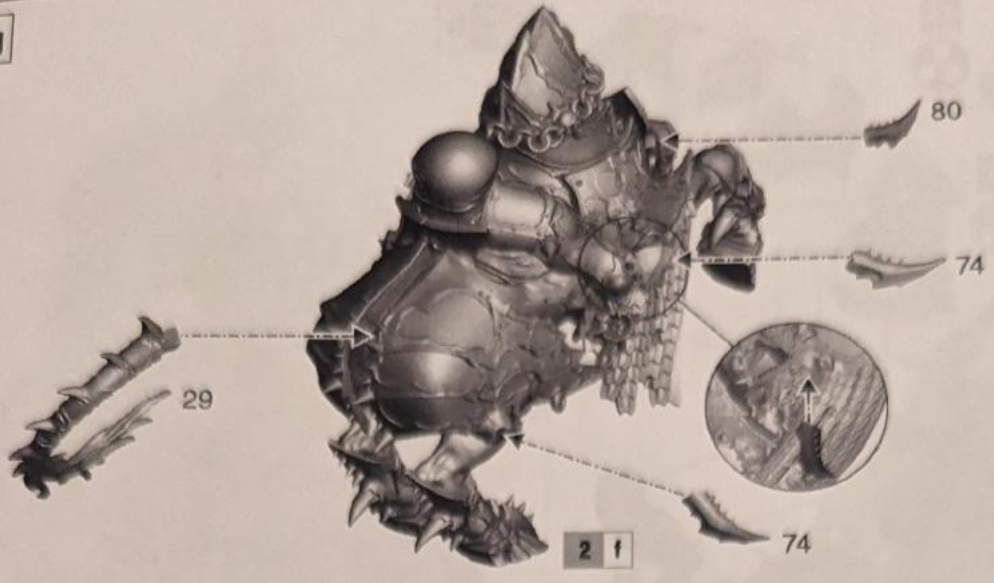

Free Downloads of Build Instructions,
Assembly Booklets & How To Guides

BuildInstructions.com

EVERCHOSEN

VARANGUARD, KNIGHTS OF RUIN

STEPS
ÉTAPES • PASOS
SCHRITTE • FASI

1 - 7

INTERCHANGEABLE PARTS

ÉLÉMENTS INTERCHANGEABLES · PARTES INTERCAMBIABLES
AUSTAUSCHBARE TEILE · COMPONENTI INTERCAMBIABILI

a

b

c

2 VARANGUARD 1

2 a

2 b

2 c

2 d

2 e

2 f

2 g

2 h

3 a

1a

01
02
30

2