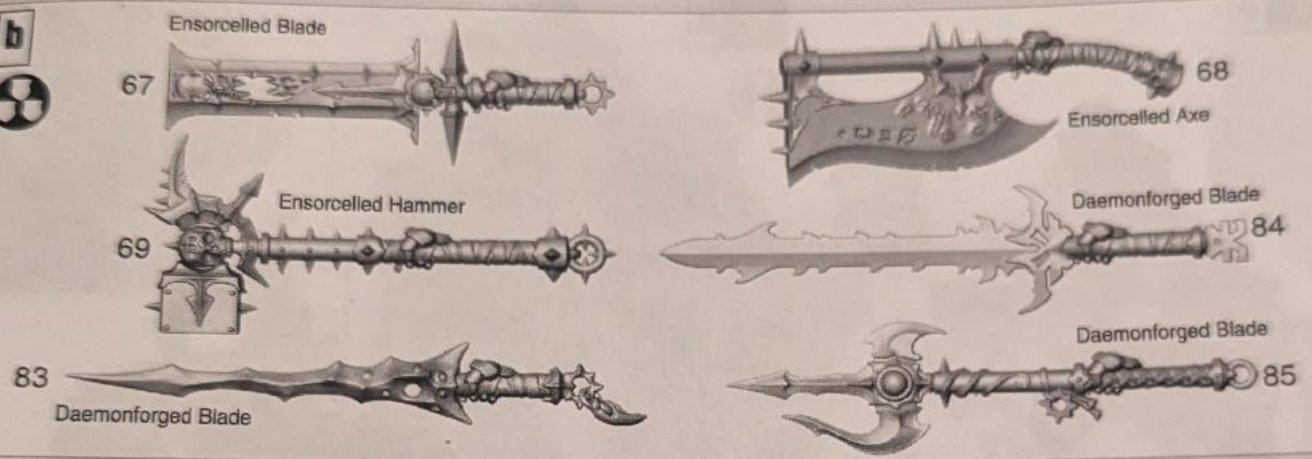

Free Downloads of Build Instructions,
Assembly Booklets & How To Guides

BuildInstructions.com

EVERCHOSEN

VARANGUARD, KNIGHTS OF RUIN

STEPS
ÉTAPES • PASOS
SCHRITTE • FASI

1 - 7

INTERCHANGEABLE PARTS

ÉLÉMENTS INTERCHANGEABLES · PARTES INTERCAMBIABLES
AUSTAUSCHBARE TEILE · COMPONENTI INTERCAMBIABILI

a

b

c

2 VARANGUARD 1

2 a

2 b

2 c

2 d