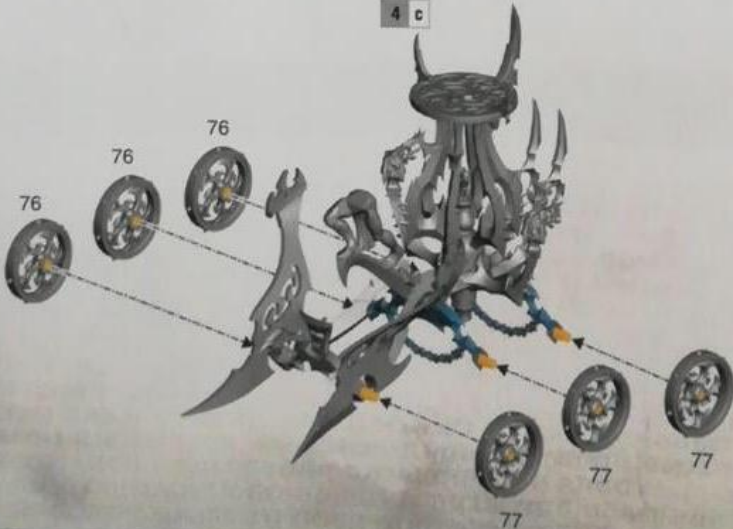

Free Downloads of Build Instructions,
Assembly Booklets & How To Guides

BuildInstructions.com

1 SLAUGHTER QUEEN

2 HAG QUEEN

3 AVATAR OF KHAINE

4 - 8 BLOODWRACK SHRINE

4 a

4 b

4 c

4 b

4 d

4 c

5 a**5 b****5 c**

32

Ø
120mm**5 d**

6 a