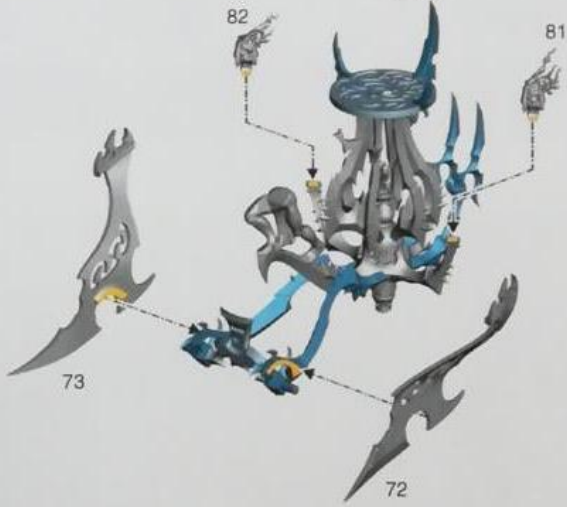

Free Downloads of Build Instructions,
Assembly Booklets & How To Guides

BuildInstructions.com

1 SLAUGHTER QUEEN

2 HAG QUEEN

3 AVATAR OF KHAINE

4 - 8 BLOODWRACK SHRINE

4 a

4 b

4 c

4 b

4 d

4 c

5 a**5 b****5 c**

32

Ø
120mm**5 d**

6 a