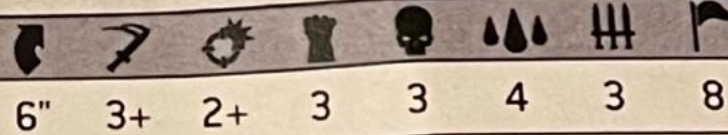

Free Downloads of Build Instructions,
Assembly Booklets & How To Guides

BuildInstructions.com

Skitarii Marshal

Expertly designed plastic
Citadel Miniatures.
Assembly and painting required.
Contents may vary.