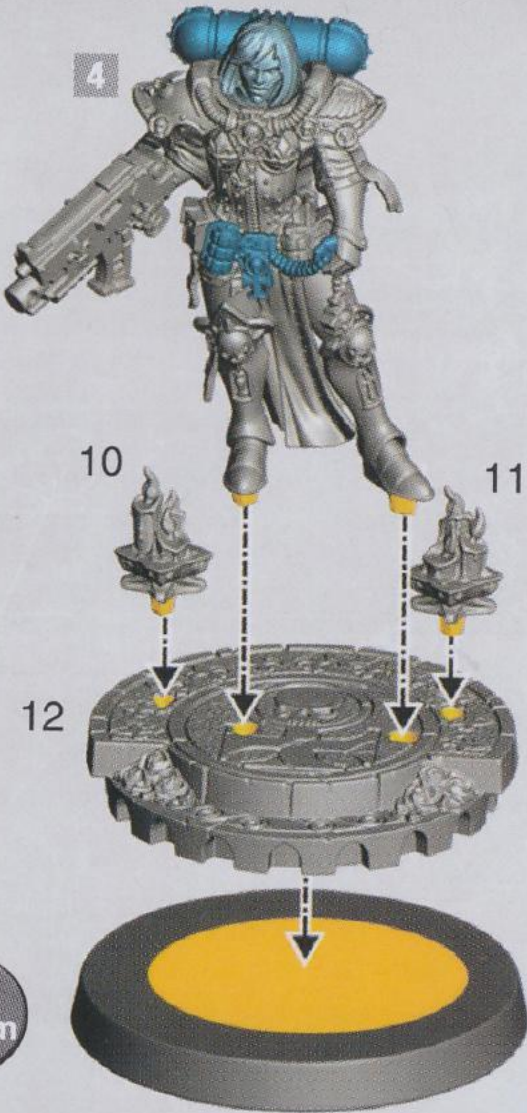

Free Downloads of Build Instructions,  
Assembly Booklets & How To Guides

**BuildInstructions.com**

**1****2****3****4**

5

4

BASE CELESTRA GREY

LAYER ADMINISTRATUM GREY

LAYER WHITE SCAR

VETERAN OF T

ARTYRED LADY

Boltgun

**CITADEL**  
SUGGESTED PAINT SCHEME

ARMOUR	
BASE	ABADDON BLACK™
LAYER	DARK REAPER™
LAYER	THUNDERHAWK BLUE™
LAYER	ULTHUAN GREY™

**CITADEL**  
SUGGESTED PAINT SCHEME

CLOTH		GOLD	
BASE	MEPHISTON RED™	BASE	RETRIBUTOR ARMOUR™
SHADE	NULN OIL™	SHADE	REIKLAND FLESHSHADE™
LAYER	EVIL SUNZ SCARLET™	LAYER	LIBERATOR GOLD™
LAYER	WILD RIDER RED™	LAYER	STORMHOST SILVER™