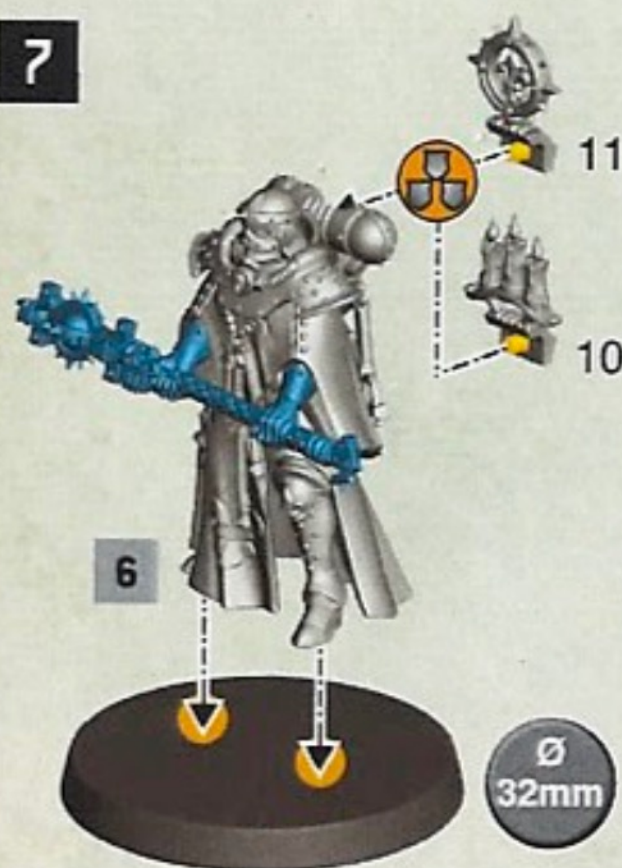

7

175251

Dogmata

6" 3+ 3+ 3 3 4 3 8 3+

ENG The full painting guide can be found on citadelcolour.com/guides

FRE Le guide de peinture complet est disponible sur citadelcolour.com/guides

ESP Puedes encontrar la guía completa de pintura en citadelcolour.com/guides

GER Die vollständige Bemalanleitung findest du auf citadelcolour.com/guides

ITA Puoi trovare la guida completa alla pittura su citadelcolour.com/guides

日語 ペイントの完全版ガイドは citadelcolour.com に掲載されている。

中文 可以在 citadelcolour.com/guides 找到完整涂装指南。

Expertly designed plastic
Citadel Miniatures.
Assembly and painting required.
Contents may vary.

MADE IN THE UK

warhammer.com

citadelcolour.com/guides

Manufactured by:
Games Workshop Limited, Willow Road, Nottingham, NG7 2WS, UK
Represented by:
Games Workshop Deutschland GmbH, Am Wehrhahn 32,
40211 Düsseldorf, Deutschland

© Copyright Games Workshop Limited 2021. Citadel, Games Workshop, GW, Warhammer, Warhammer 40,000, and all associated logos, names, races, vehicles, weapons and characters are either ® or TM and/or © Games Workshop Limited.