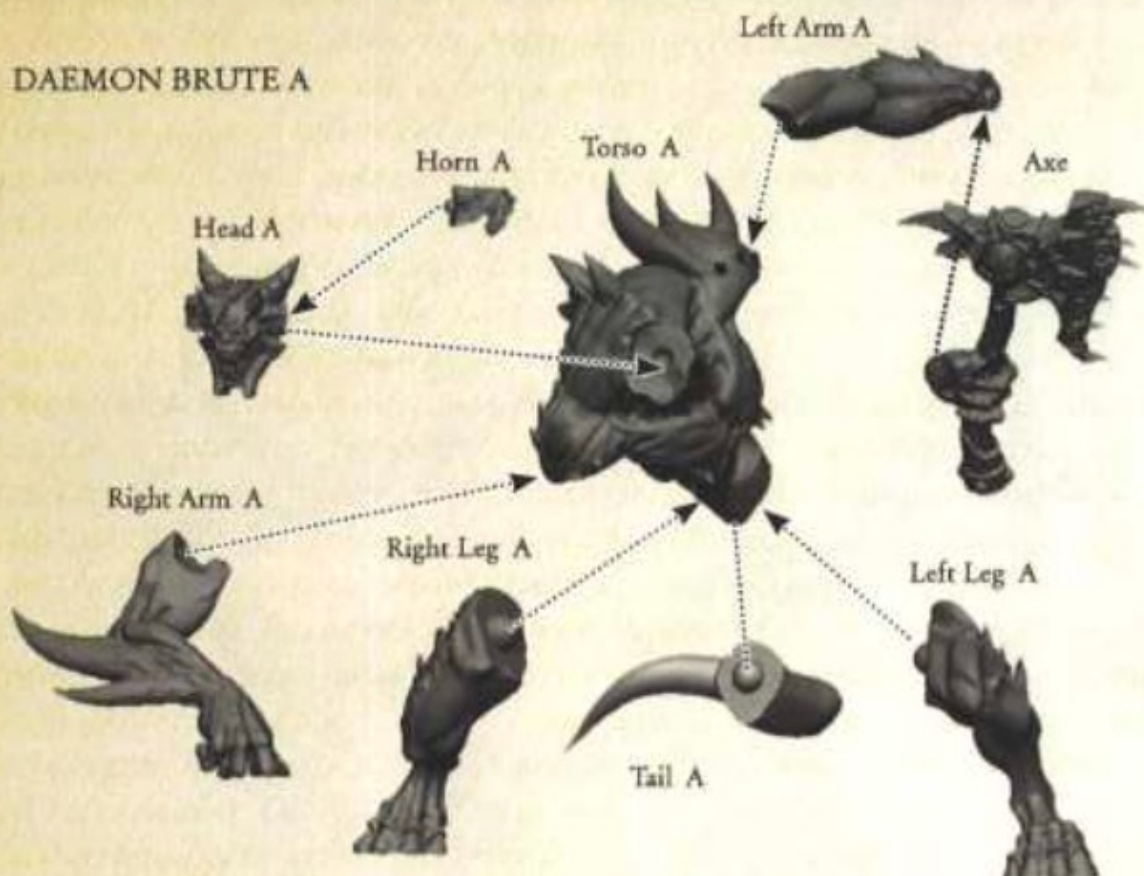

Preparing the Model for Assembly

Before assembling the model, wash each part thoroughly with an abrasive brush, such as a toothbrush, to remove any model release agent that may still be on the surface of the parts. Then, remove any excess resin, such as mould lines, casting gates, vents and shims.

For a more detailed guide to working with resin models, go to the Downloads section of the Forge World website.

This kit contains all of the pieces required to construct three Ruinstorm Daemon Brutes. To glue the resin pieces together, use Citadel Super Glue.

NOTE: We have cast this kit using advanced techniques and the best quality resin, but due to the nature of the casting process, your model may contain small air bubbles. These can be filled with model filler or super glue. Any slight warpage of thin parts can easily be corrected by immersing the part in hot tap water for about 1 minute, then carefully bending it back into shape.

I DAEMON BRUTE A