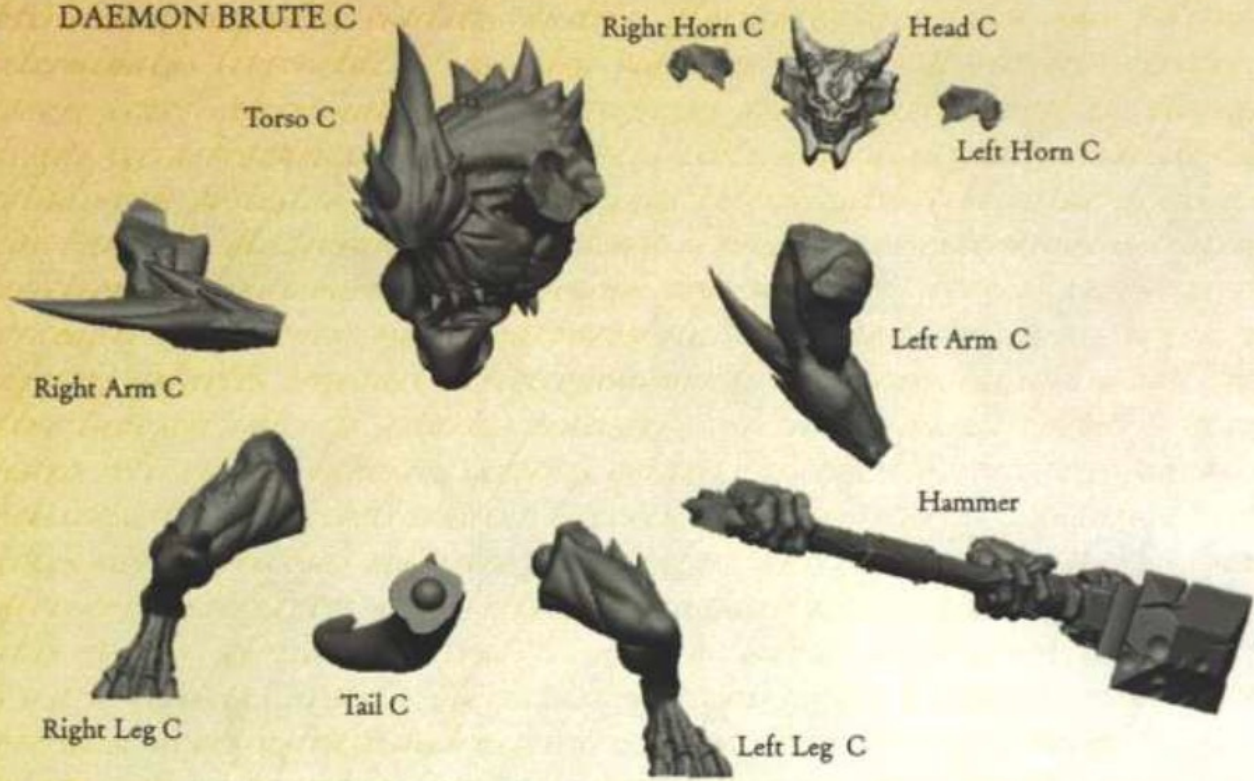

DAEMON BRUTE C

If you need to contact the Forge World Customer Service team regarding this model, you can get in touch via email – forgeworld@gwplc.com – or call:
0115 900 4995 within the UK
011 44 115 900 4995 from the USA and Canada
0011 44 115 900 4995 from Australia
00 44 115 900 4995 from Europe and the rest of the world.