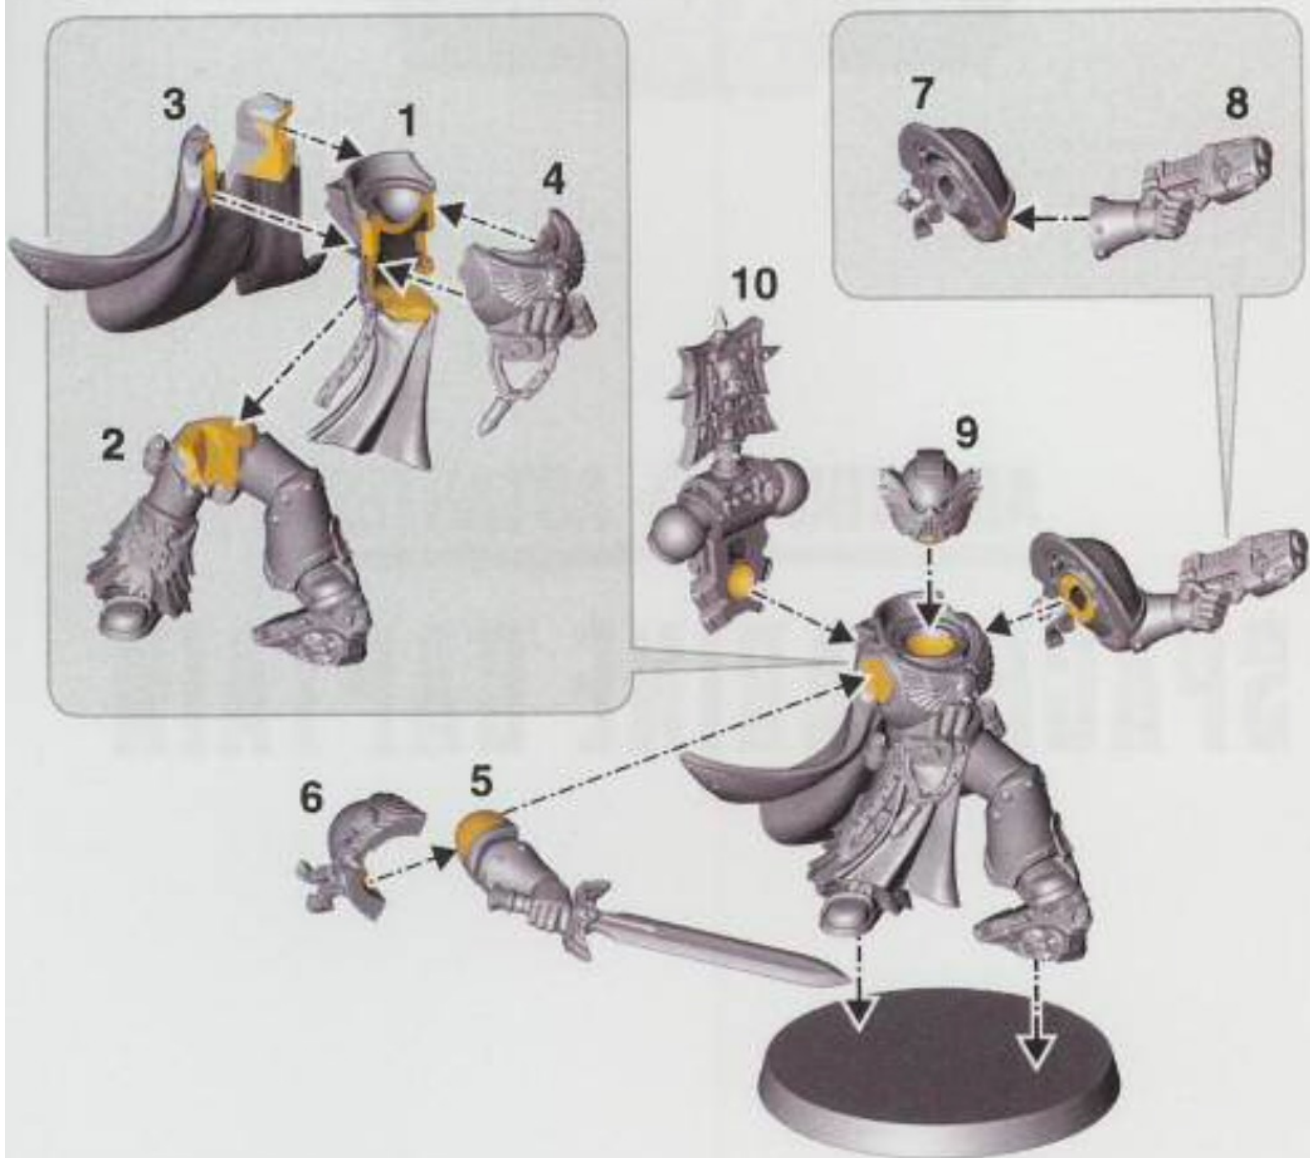

Free Downloads of Build Instructions,
Assembly Booklets & How To Guides

BuildInstructions.com

ADEPTUS  ASTARTES

SPACE MARINE CAPTAIN

ASSEMBLY GUIDE

	WS	BS	S	T	W	I	A	Ld	Sv	Unit Type
Captain	6	5	4	4	3	5	3	10	3+	Infantry (Character)
Chapter Master	6	5	4	4	4	5	4	10	3+	Infantry (Character)

Expertly designed
plastic Citadel
Miniature.

Assembly and
painting required.

12+

Scan now to
discover more!

**WARNING! Small parts.
Functional pointed
components.**