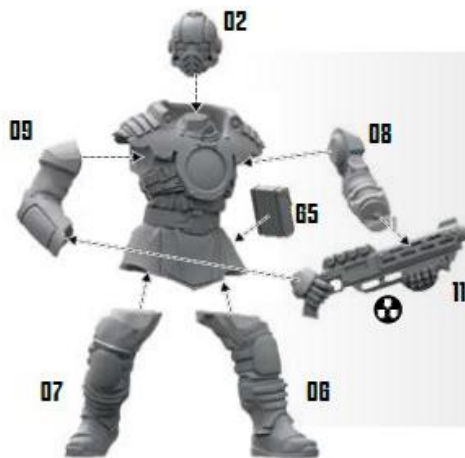

'BLACKOUT'

ENFORCER PATROLMEN

K-135

K-551

K-043

K-349

'BROADSIDE'

K-379

'SHUTOUT'

POSE 1

CAPTAIN 'JUDEX'

POSE 2

K-379

POSE 3

'BROADSIDE'

POSE 4