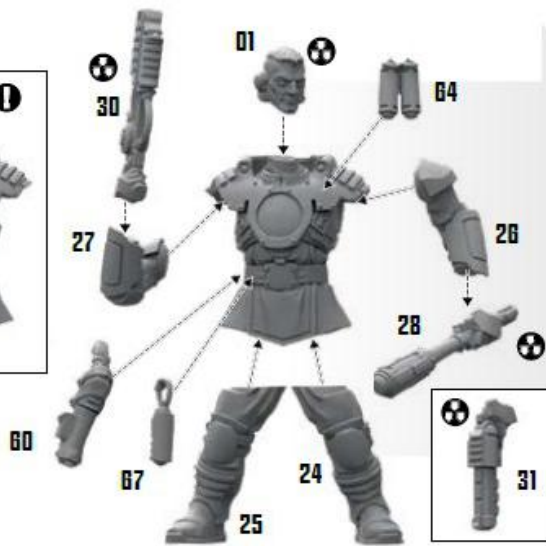

'BLACKOUT'

ENFORCER PATROLMEN

K-135

K-551

K-043

K-349

'BROADSIDE'

K-379

'SHUTOUT'

POSE 1

CAPTAIN 'JUDEX'

POSE 2

K-379

POSE 3

'BROADSIDE'

POSE 4