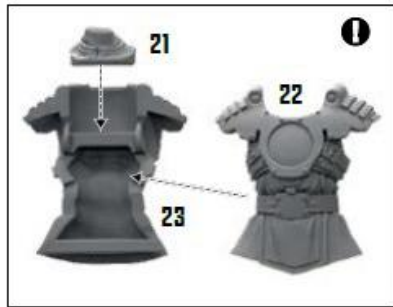

'BLACKOUT'

ENFORCER PATROLMEN

K-135

K-551

K-043

K-349

'BROADSIDE'

K-379

'SHUTOUT'

POSE 1

CAPTAIN 'JUDEX'

POSE 2

K-379

POSE 3

'BROADSIDE'

POSE 4