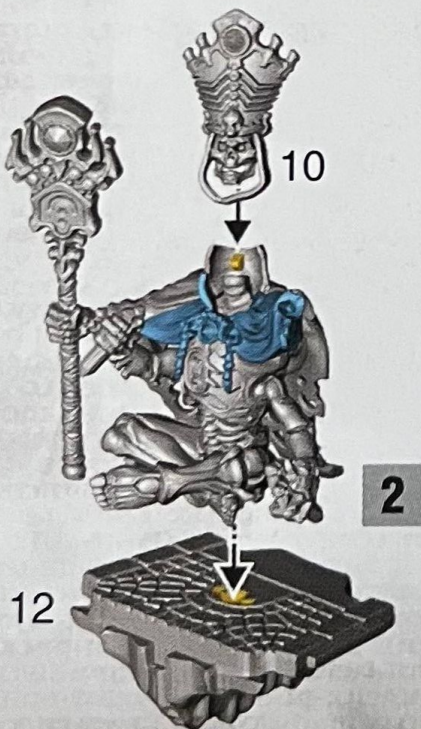

# MORTISAN SOULMASON

**1**

**2**

**1**

**3**

**4**

5

6

7

11

8

6

8

17

7

18

9

8

**BASE CELESTRA GREY**  
**TECHNICAL NIGHTHAUNT GLOOM**  
**LAYER DEEPKIN FLESH**  
**LAYER WHITE SCAR**  
**GLAZE WAYWATCHER GREEN**

**BASE ABADDON BLACK**  
**SHADE XEREUS PURPLE**  
**LAYER THUNDERHAWK BLUE**  
**LAYER FENRISIAN GREY**