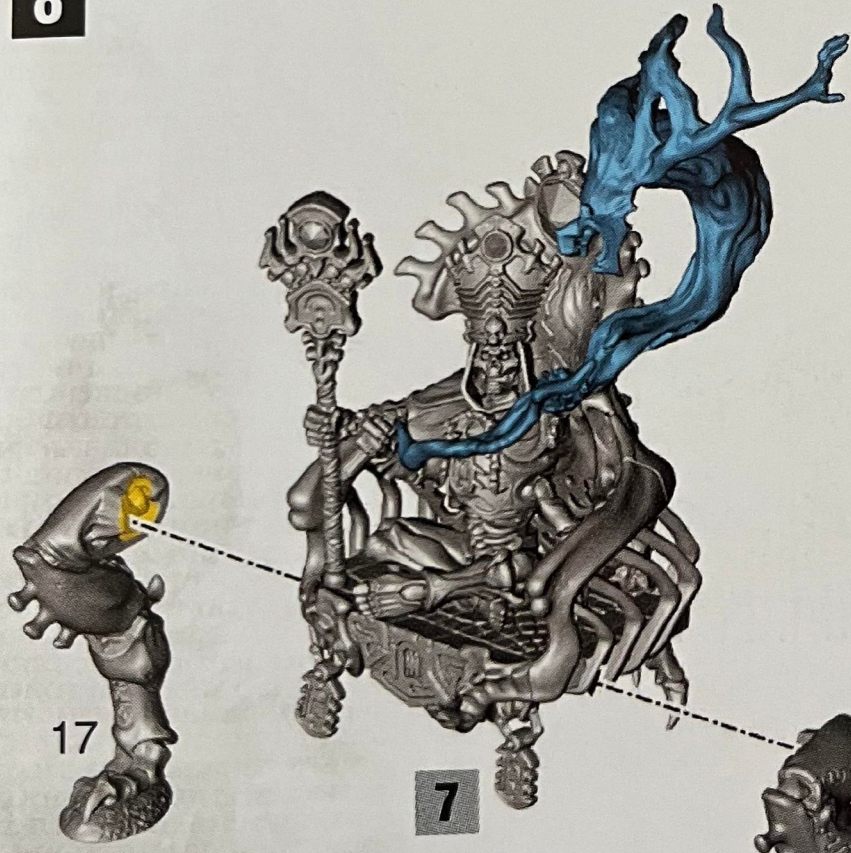

7

11

8

6

8

17

7

18

9

8

**BASE CELESTRA GREY**  
**TECHNICAL NIGHTHAUNT GLOOM**  
**LAYER DEEPKIN FLESH**  
**LAYER WHITE SCAR**  
**GLAZE WAYWATCHER GREEN**

**BASE ABADDON BLACK**  
**SHADE XEREUS PURPLE**  
**LAYER THUNDERHAWK BLUE**  
**LAYER FENRISIAN GREY**

**BASE KHORNE RED**  
**SHADE NULN OIL**  
**LAYER WAZDAKKA RED**  
**LAYER TUSKGOR FUR**

**BASE MORGHAST BONE**  
**SHADE AGRAX EARTHSHADE**  
**LAYER SCREAMING SKULL**  
**LAYER WHITE SCAR**