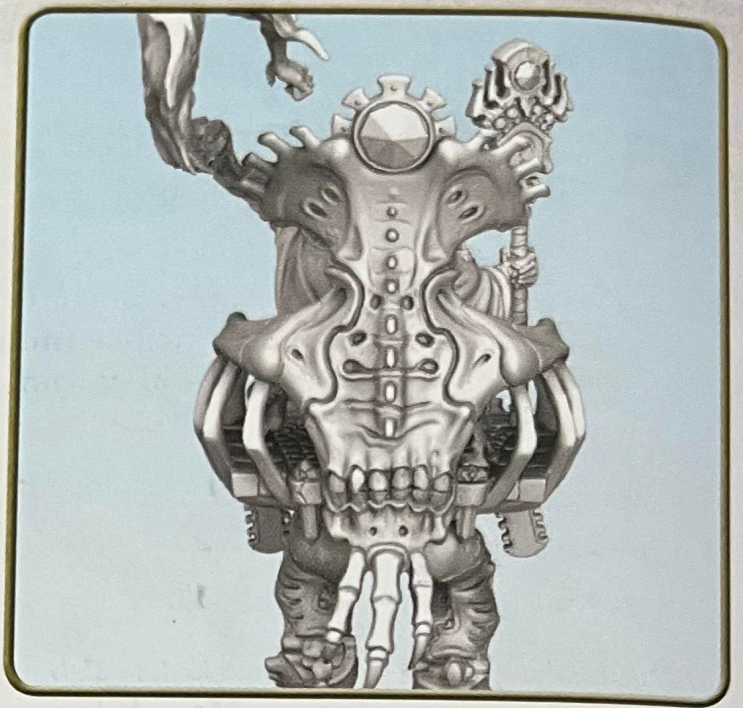

7

11

8

6

8

17

7

18

9

8

**BASE CELESTRA GREY**  
**TECHNICAL NIGHTHAUNT GLOOM**  
**LAYER DEEPKIN FLESH**  
**LAYER WHITE SCAR**  
**GLAZE WAYWATCHER GREEN**

**BASE ABADDON BLACK**  
**SHADE XEREUS PURPLE**  
**LAYER THUNDERHAWK BLUE**  
**LAYER FENRISIAN GREY**