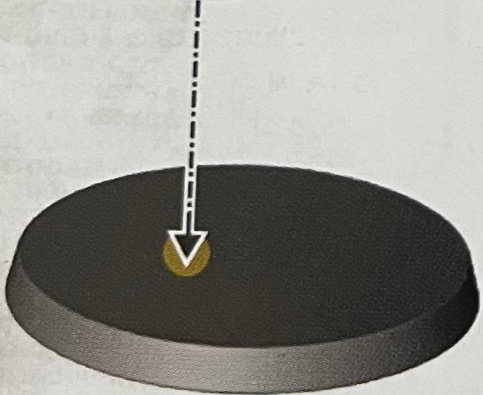

7

11

8

6

8

17

7

18

9

8

**BASE CELESTRA GREY**  
**TECHNICAL NIGHTHAUNT GLOOM**  
**LAYER DEEPKIN FLESH**  
**LAYER WHITE SCAR**  
**GLAZE WAYWATCHER GREEN**

**BASE ABADDON BLACK**  
**SHADE XEREUS PURPLE**  
**LAYER THUNDERHAWK BLUE**  
**LAYER FENRISIAN GREY**