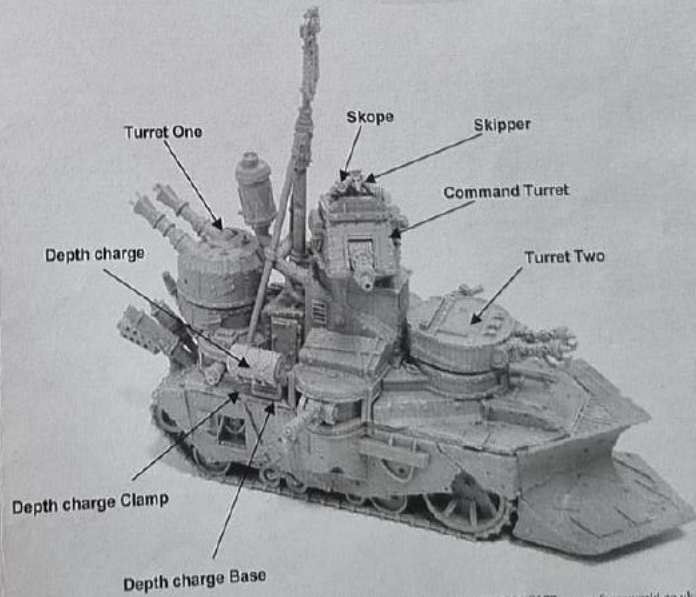

## GROT MEGA TANK

Product code : IA-ORK-T-047  
99590103093

Main Exhaust Assembly

Totem

Banner Pole

Exhausts  
(NOTE: these can be arranged wherever you like.)

Banner

A Selection of weapons can be used with the Turrets

Turret One

Depth charge

Depth charge Clamp

Depth charge Base

Scope

Skipper

Command Turret

Turret Two