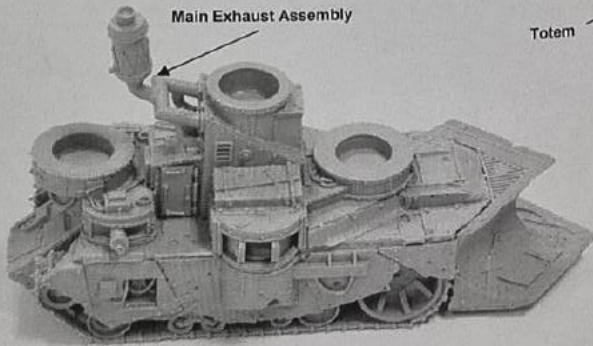

IMPERIAL™ ARMOUR

GROT MEGA TANK

Product code : IA-ORK-T-047
99590103093

Main Exhaust Assembly

Totem

Exhausts
(NOTE: these can be arranged wherever you like.)