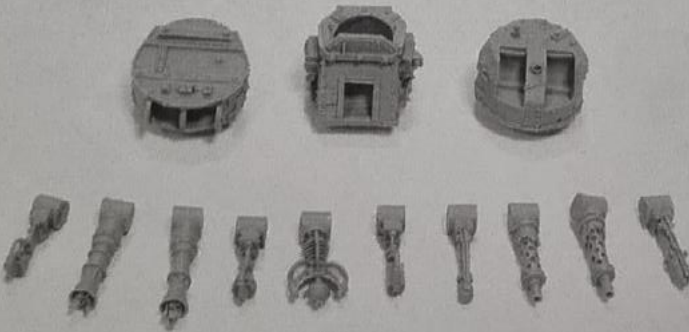

## GROT MEGA TANK

Product code : IA-ORK-T-047  
99590103093

Main Exhaust Assembly

Totem

Banner Pole

Exhausts  
(NOTE: these can be arranged wherever you like.)

Banner

A Selection of weapons can be used with the Turrets

Turret One

Depth charge

Depth charge Clamp

Depth charge Base

Scope

Skipper

Command Turret

Turret Two