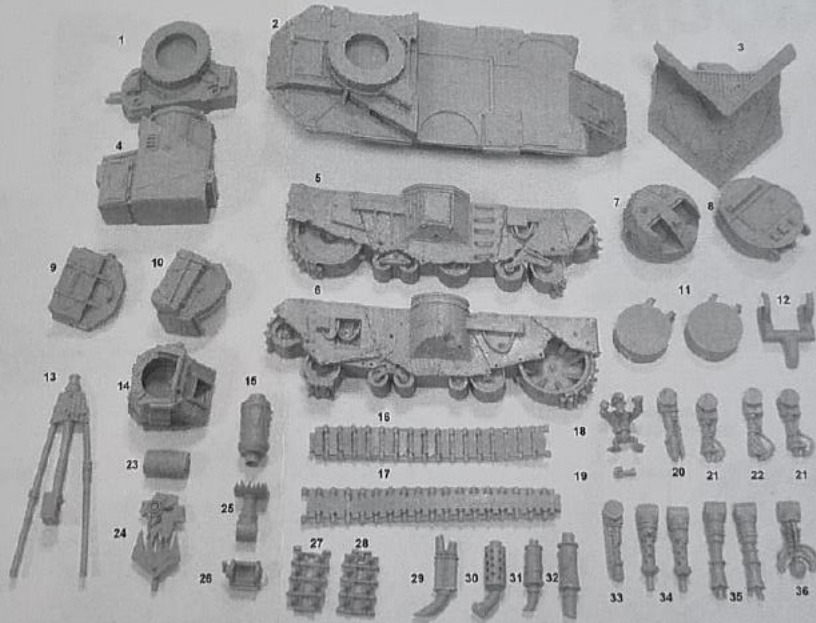

### COMPONENTS LIST

1. Rear Turret Base
2. Main Hull
3. Ram
4. Command Tower
5. Left Hull
6. Right Hull
7. Turret One
8. Turret Two
9. Left Sponson Cover
10. Right Sponson Cover
11. Sponson Turrets (x2)
12. Main Exhaust Part 1
13. Banner Pole
14. Command Turret
15. Main Exhaust Base
16. Right Track Section
17. Left Track Section
18. Skipper
19. Skope
20. Rokkit Launcha
21. Scorcha 1 (x2)
22. Scorcha 2
23. Depth Charge
24. Totem
25. Depth Charge Clamp
26. Depth Charge Base
27. Right Track Rear
28. Left Track Rear
29. Exhaust 1
30. Exhaust 2
31. Exhaust 3
32. Exhaust 4
33. Rokkit Launcher 1
34. Big Shootas (x2)
35. Grotzookas (x2)
36. Kustom Mega Blasta

This kit contains all the pieces required to build a Grot Mega Tank. To glue the resin pieces together use Citadel Super Glue.

**NOTE:** We have cast this kit using the most advanced techniques and the best quality resin, but due to the nature of the casting process your model may contain very slight air bubbles. These can easily be filled with model filler or super glue. Any slight warpage of thin parts can easily be corrected by immersing the part in hot tap water for about 1 minute then carefully bending it back into shape.