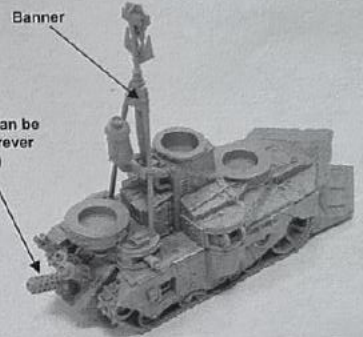

## GROT MEGA TANK

Product code : IA-ORK-T-047  
99590103093

Main Exhaust Assembly

Totem

Banner Pole

Exhausts  
(NOTE: these can be arranged wherever you like.)

Banner

A Selection of weapons can be used with the Turrets

Turret One

Depth charge

Depth charge Clamp

Depth charge Base

Scope

Skipper

Command Turret

Turret Two