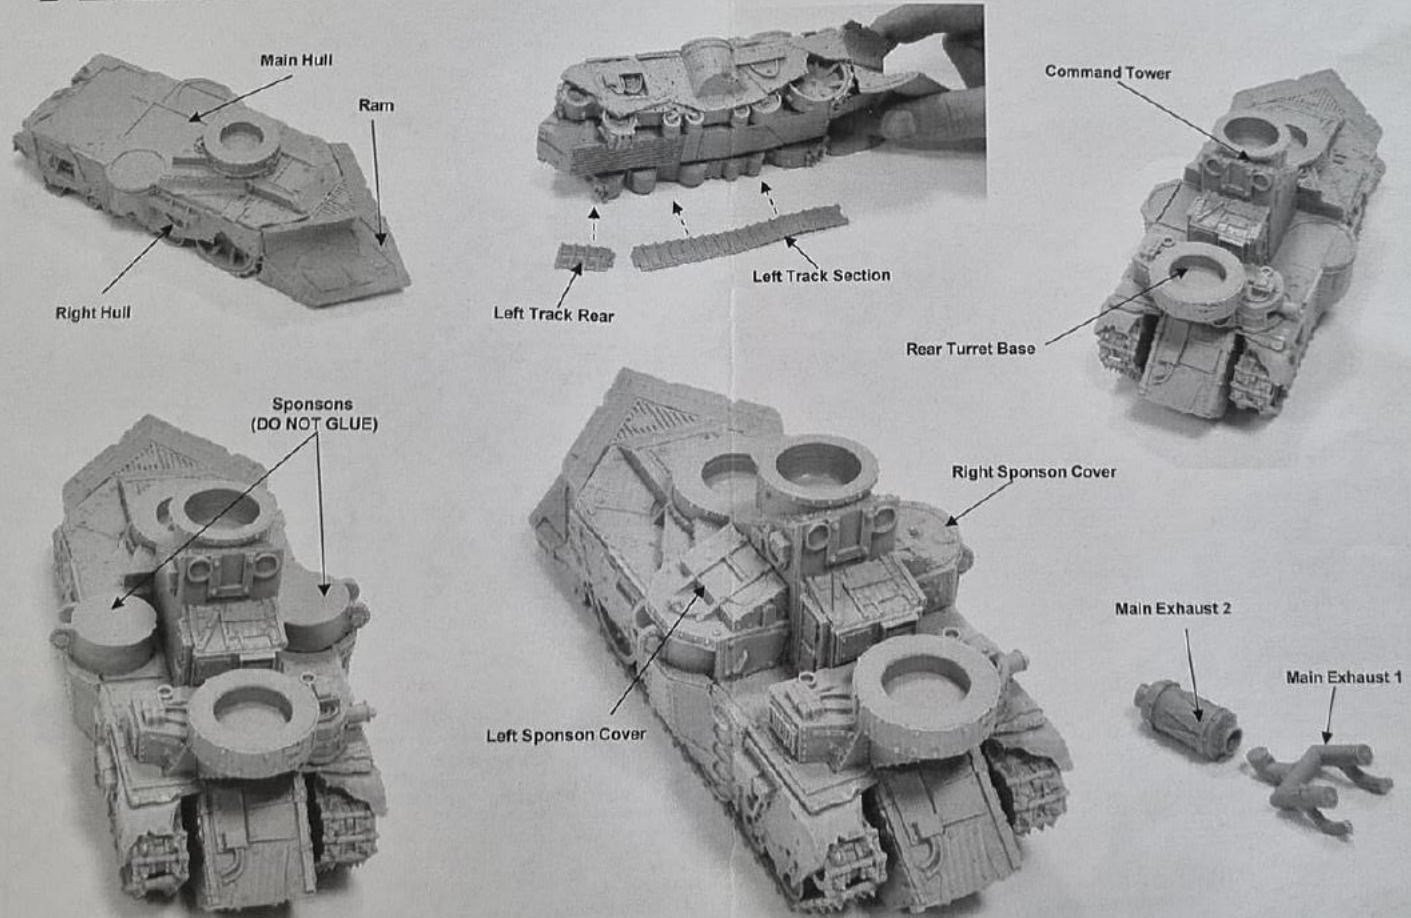

IMPERIAL^{TM} ARMOUR

GROT MEGA TANK

Product code : IA-ORK-T-047
99590103093

The copyright on the model designs and components within this box is the exclusive property of Games Workshop Ltd. Copyright Games Workshop Ltd., 2010. All rights reserved.

Forge World, Games Workshop, Willow Road, Lenton, Nottingham, NG7 2WS, UK. Tel. 0044 (0)115 916 8177. www.forgeworld.co.uk