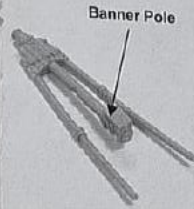

## GROT MEGA TANK

Product code : IA-ORK-T-047  
99590103093

Main Exhaust Assembly

Totem

Banner Pole

Exhausts  
(NOTE: these can be arranged wherever you like.)

Banner

A Selection of weapons can be used with the Turrets

Turret One

Depth charge

Depth charge Clamp

Depth charge Base

Scope

Skipper

Command Turret

Turret Two