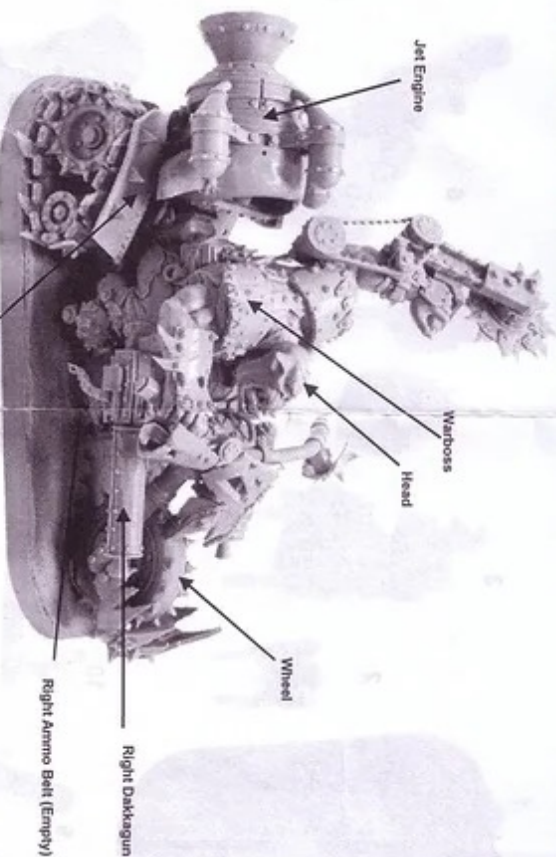

Right Dakkagun

Right Ammo Belt (Empty)

IMPERIAL ARMOUR

ORK NOB WARBIKES

Right Track Guard