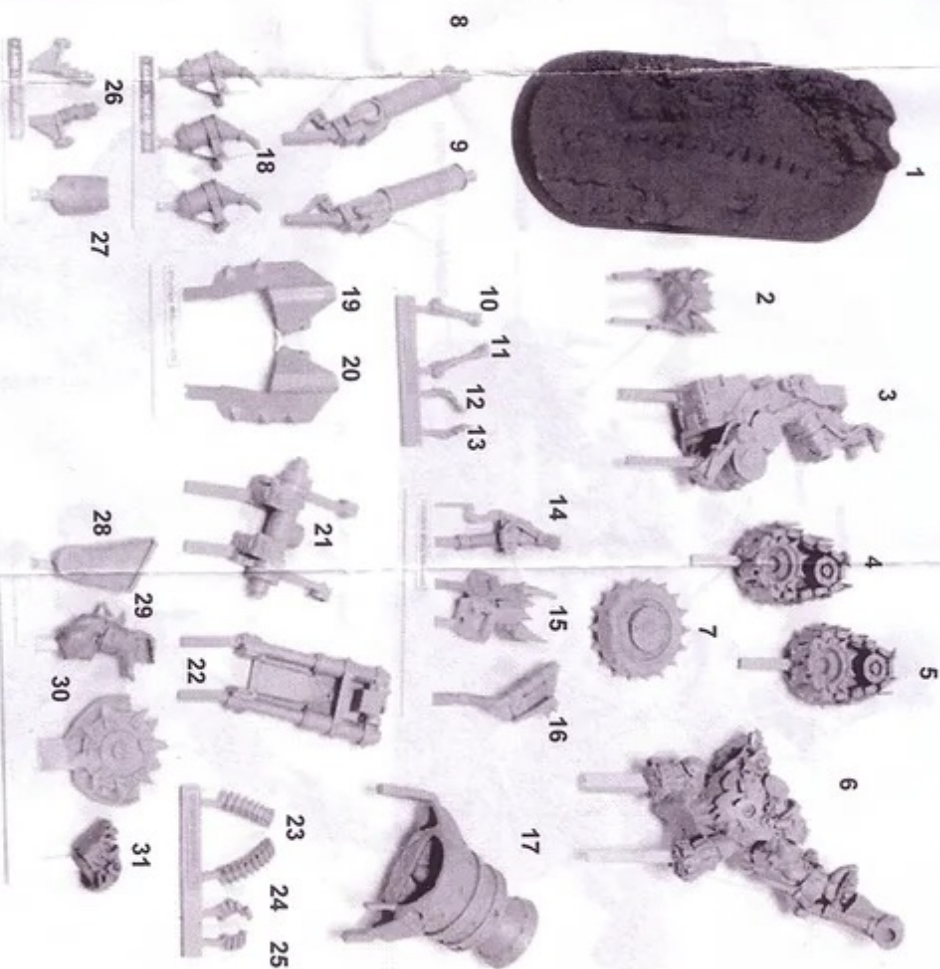

Free Downloads of Build Instructions,
Assembly Booklets & How To Guides

BuildInstructions.com

IMPERIAL ARMOUR

COMPONENTS LIST

1. Base
2. Wheel Guard
3. Frame
4. Right Track Unit
5. Left Track Unit
6. Warboss
7. Wheel
8. Left Dakkagun
9. Right Dakkagun
10. Right Damper
11. Left Damper
12. Right Empty Ammo Belt
13. Left Empty Ammo Belt
14. Right Handbar
15. Front Guard
16. Left Handbar
17. Jet Engine
18. Boosta Chambers (x3)
19. Left Track Guard
20. Right Track Guard
21. Rear Sub-frame
22. Forks
23. Ammo Belts (x2)
24. Left Shell Castings
25. Right Shell Castings
26. Foot Pegs (x2)
27. Right Hand Guard
28. Buzzsaw Drive Belt
29. Steering Arm
30. Buzzsaw Blade
31. Noggin

ORK WARBOSS WARBIKE

IA-ORK-T-019

This kit contains all the pieces required to produce a complete Ork Warboss Warbike of the type you have chosen

To glue the resin pieces together use Citadel Super Glue.

NOTE: We have cast this kit using the most advanced techniques and the best quality resin, but due to the nature of the casting process your model may contain very slight air bubbles. These can easily be filled with model filler or super glue. Any slight warpage of thin parts can easily be corrected by immersing the part in hot tap water for about 1 minute then carefully bending it back into shape.