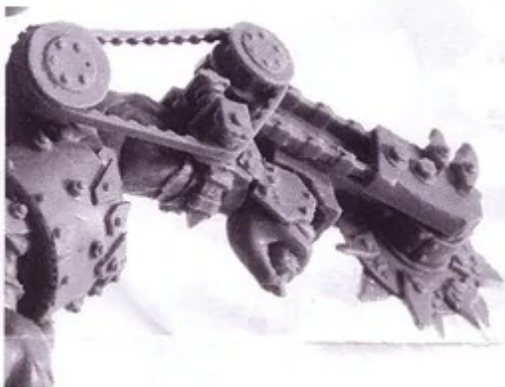

IMPERIAL ARMOUR

ORK NOB WARBIKES

The copyright on the model designs and components within this box is the exclusive property of Games Workshop Ltd. Copyright Games Workshop Ltd., 2008. All rights reserved.

Product code :
IA-ORK-T-019

Forge World, Games Workshop, Willow Road, Lenton, Nottingham, NG7 2WS, UK. Tel: 0044 (0)115 916 8177