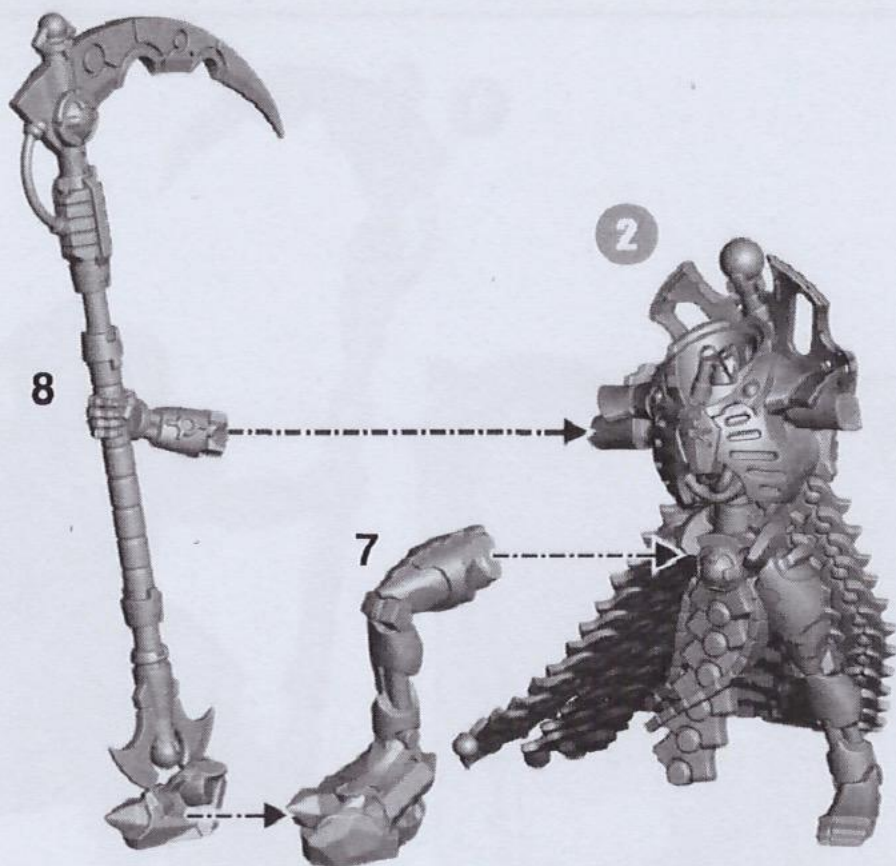

Free Downloads of Build Instructions,
Assembly Booklets & How To Guides

BuildInstructions.com

Alternate view • Autre angle de vue • Vista alternativa
Alternative Ansicht • Visuale alternativa

1

2

1

2

1

3

4

5

4

106539

	WS	BS	S	T	W	I	A	Ld	Sv	Unit Type
Overlord	5	5	5	5	3	2	3	10	3+	Infantry (Character)

TADEL games-workshop.com

© Games Workshop Limited 2014. Citadel is ® and Games Workshop logo and Warhammer logo are ® and Games Workshop Limited.