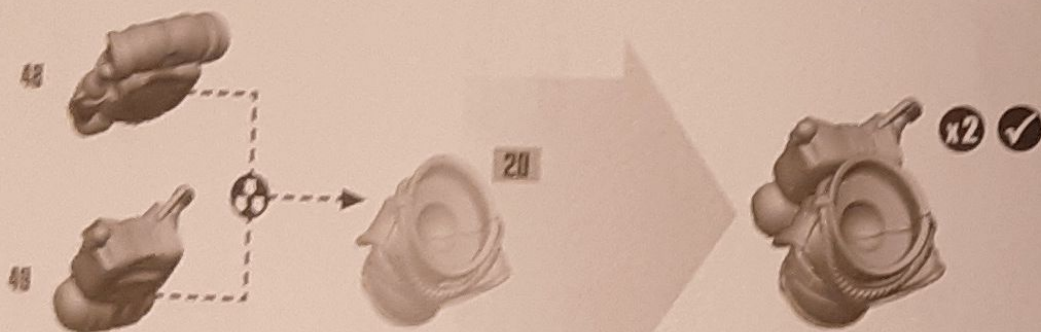

CAWDOR RIDGE WALKERS

HEADS

1

2A

2B

x2 ✓

2C

2D

2E

2D

x2 ✓