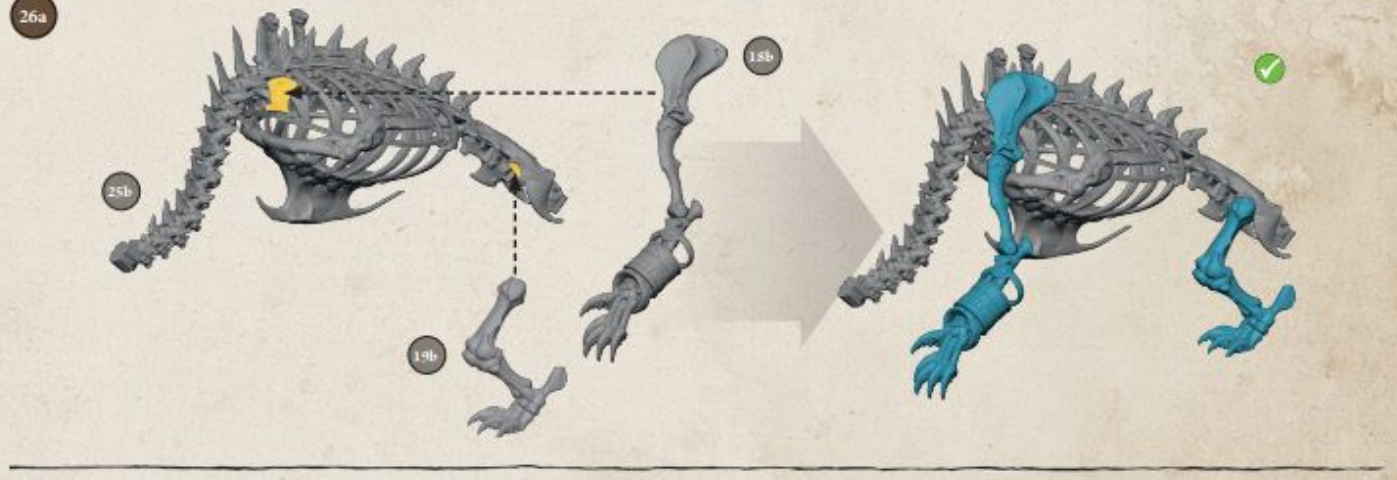

Free Downloads of Build Instructions,
Assembly Booklets & How To Guides

BuildInstructions.com

NECROLITH BONE DRAGON

NECROLITH BONE DRAGON

28d

28e

6 HIGH PRIEST ON NECROLITH BONE DRAGON

THRONE FOR HIGH PRIEST

31a

31b

31c

MONARCH OF NEHEKHARA ON FOOT

Monarch of Nehekhara on foot

High Priest on Necrolith Bone Dragon

TOMB KING ON NECROLITH BONE DRAGON

THRONE FOR TOMB KING