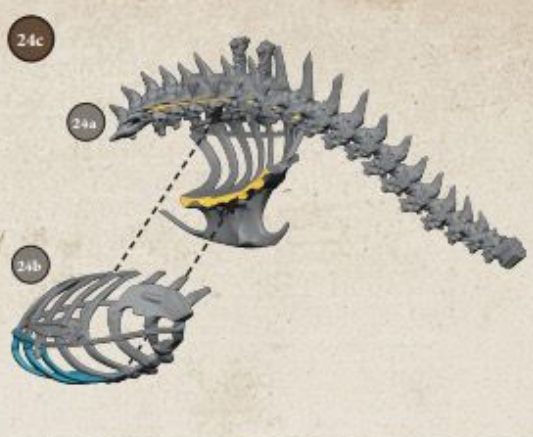

Free Downloads of Build Instructions,
Assembly Booklets & How To Guides

BuildInstructions.com

NECROLITH BONE DRAGON

NECROLITH BONE DRAGON

28d

28e

6 HIGH PRIEST ON NECROLITH BONE DRAGON

THRONE FOR HIGH PRIEST

31a

31b

31c

MONARCH OF NEHEKHARA ON FOOT

Monarch of Nehekhara on foot

High Priest on Necrolith Bone Dragon

TOMB KING ON NECROLITH BONE DRAGON

THRONE FOR TOMB KING