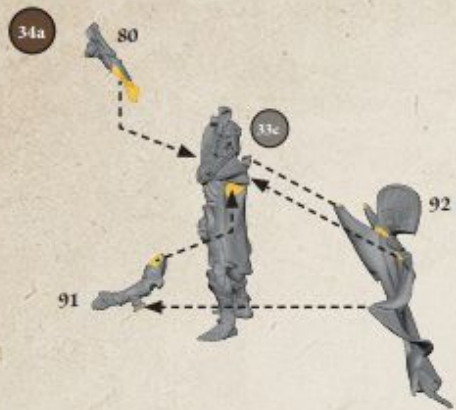

31a

31b

31c

MONARCH OF NEHEKHARA ON FOOT

Monarch of Nehekhara on foot

High Priest on Necrolith Bone Dragon

TOMB KING ON NECROLITH BONE DRAGON

THRONE FOR TOMB KING