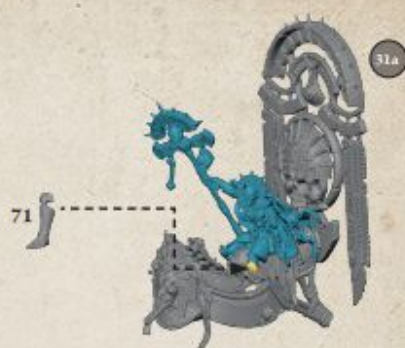

Free Downloads of Build Instructions,
Assembly Booklets & How To Guides

BuildInstructions.com

NECROLITH BONE DRAGON

NECROLITH BONE DRAGON

28d

28e

6 HIGH PRIEST ON NECROLITH BONE DRAGON

THRONE FOR HIGH PRIEST

31a

31b

31c

MONARCH OF NEHEKHARA ON FOOT

Monarch of Nehekhara on foot

High Priest on Necrolith Bone Dragon

TOMB KING ON NECROLITH BONE DRAGON

THRONE FOR TOMB KING