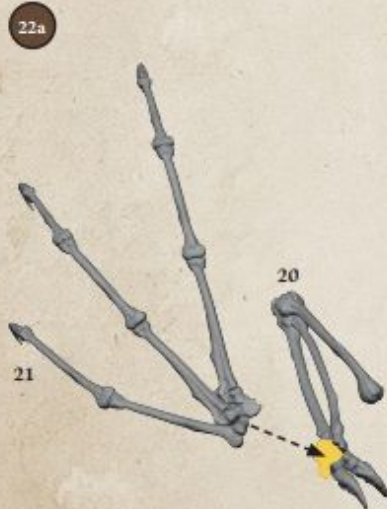

Free Downloads of Build Instructions,
Assembly Booklets & How To Guides

BuildInstructions.com

NECROLITH BONE DRAGON

NECROLITH BONE DRAGON

28d

28e

6 HIGH PRIEST ON NECROLITH BONE DRAGON

THRONE FOR HIGH PRIEST

31a

31b

31c

MONARCH OF NEHEKHARA ON FOOT

Monarch of Nehekhara on foot

High Priest on Necrolith Bone Dragon

TOMB KING ON NECROLITH BONE DRAGON

THRONE FOR TOMB KING