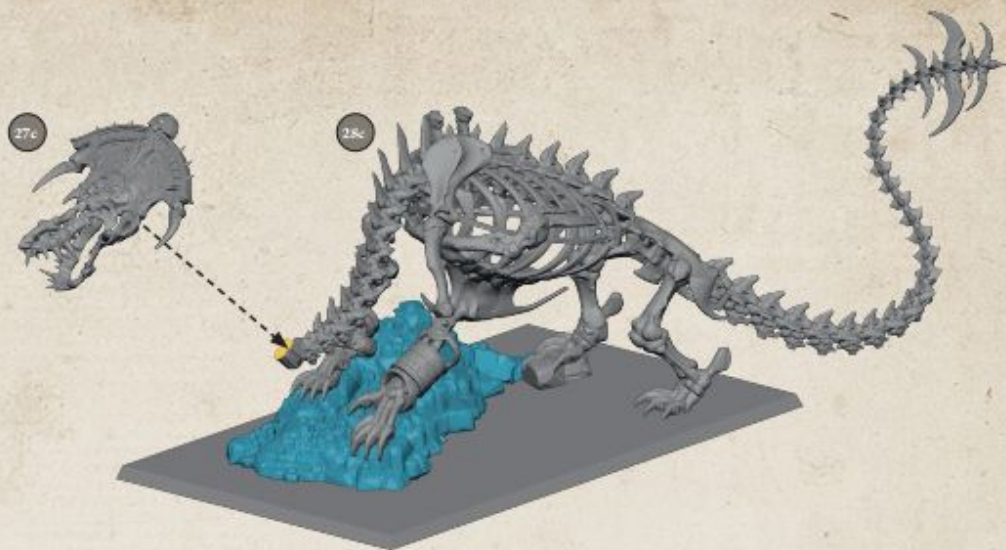

Free Downloads of Build Instructions,
Assembly Booklets & How To Guides

BuildInstructions.com

NECROLITH BONE DRAGON

NECROLITH BONE DRAGON

28d

28e

6 HIGH PRIEST ON NECROLITH BONE DRAGON

THRONE FOR HIGH PRIEST

31a

31b

31c

MONARCH OF NEHEKHARA ON FOOT

Monarch of Nehekhara on foot

High Priest on Necrolith Bone Dragon

TOMB KING ON NECROLITH BONE DRAGON

THRONE FOR TOMB KING