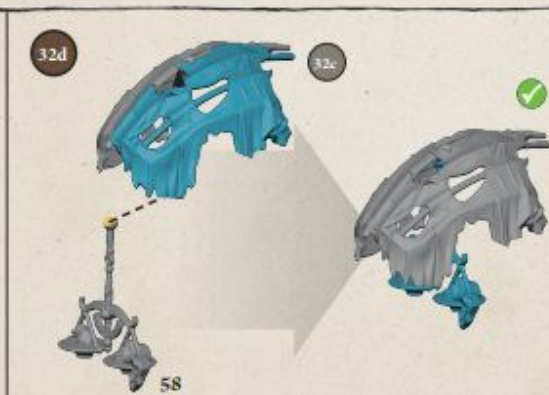

31a

31b

31c

MONARCH OF NEHEKHARA ON FOOT

Monarch of Nehekhara on foot

High Priest on Necrolith Bone Dragon

TOMB KING ON NECROLITH BONE DRAGON

THRONE FOR TOMB KING