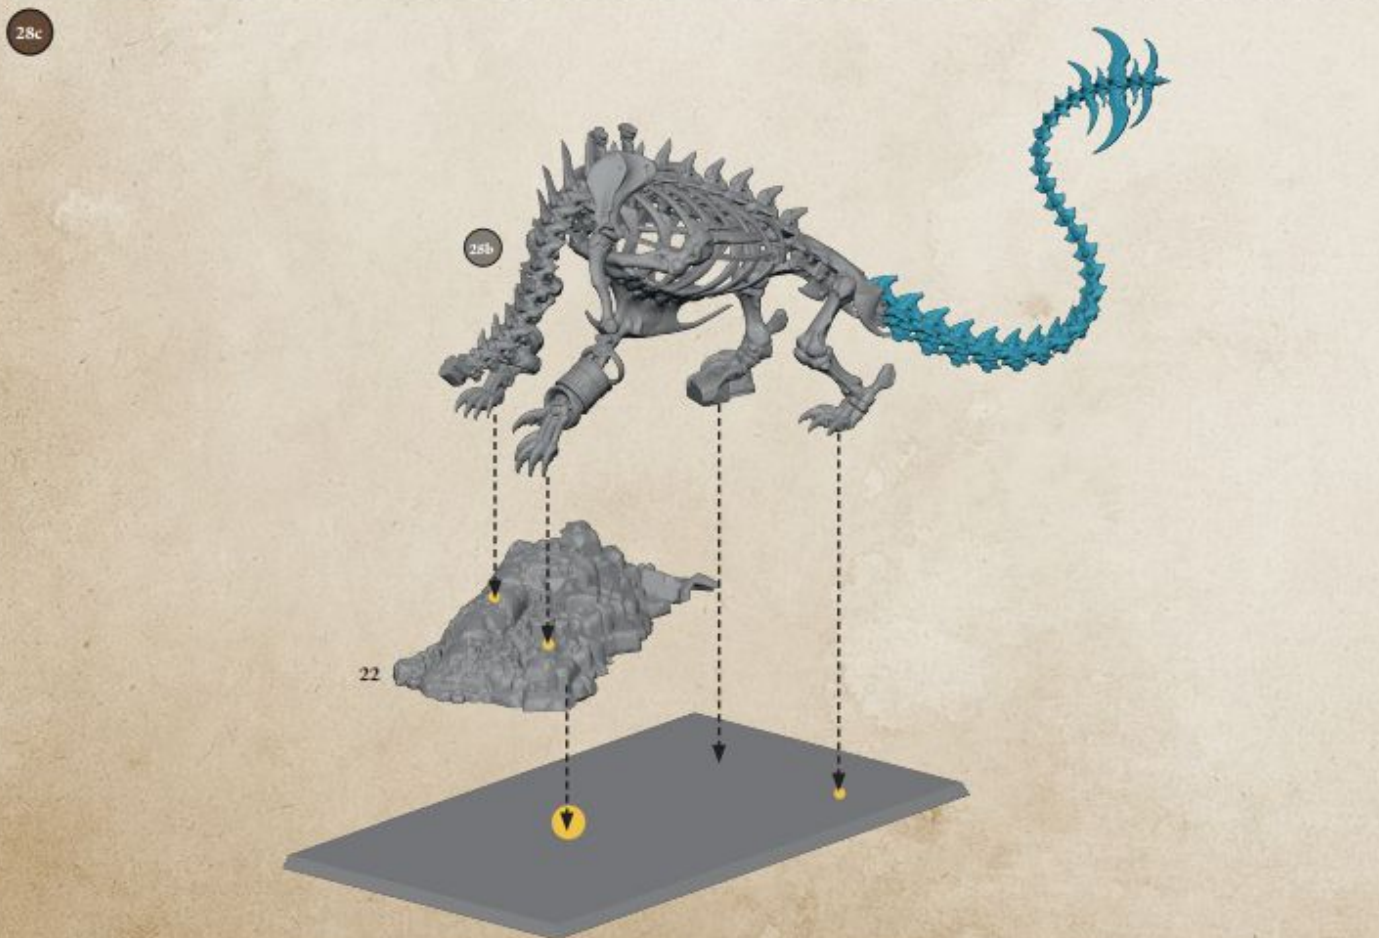

Free Downloads of Build Instructions,
Assembly Booklets & How To Guides

BuildInstructions.com

NECROLITH BONE DRAGON

NECROLITH BONE DRAGON

28d

28e

6 HIGH PRIEST ON NECROLITH BONE DRAGON

THRONE FOR HIGH PRIEST

31a

31b

31c

MONARCH OF NEHEKHARA ON FOOT

Monarch of Nehekhara on foot

High Priest on Necrolith Bone Dragon

TOMB KING ON NECROLITH BONE DRAGON

THRONE FOR TOMB KING