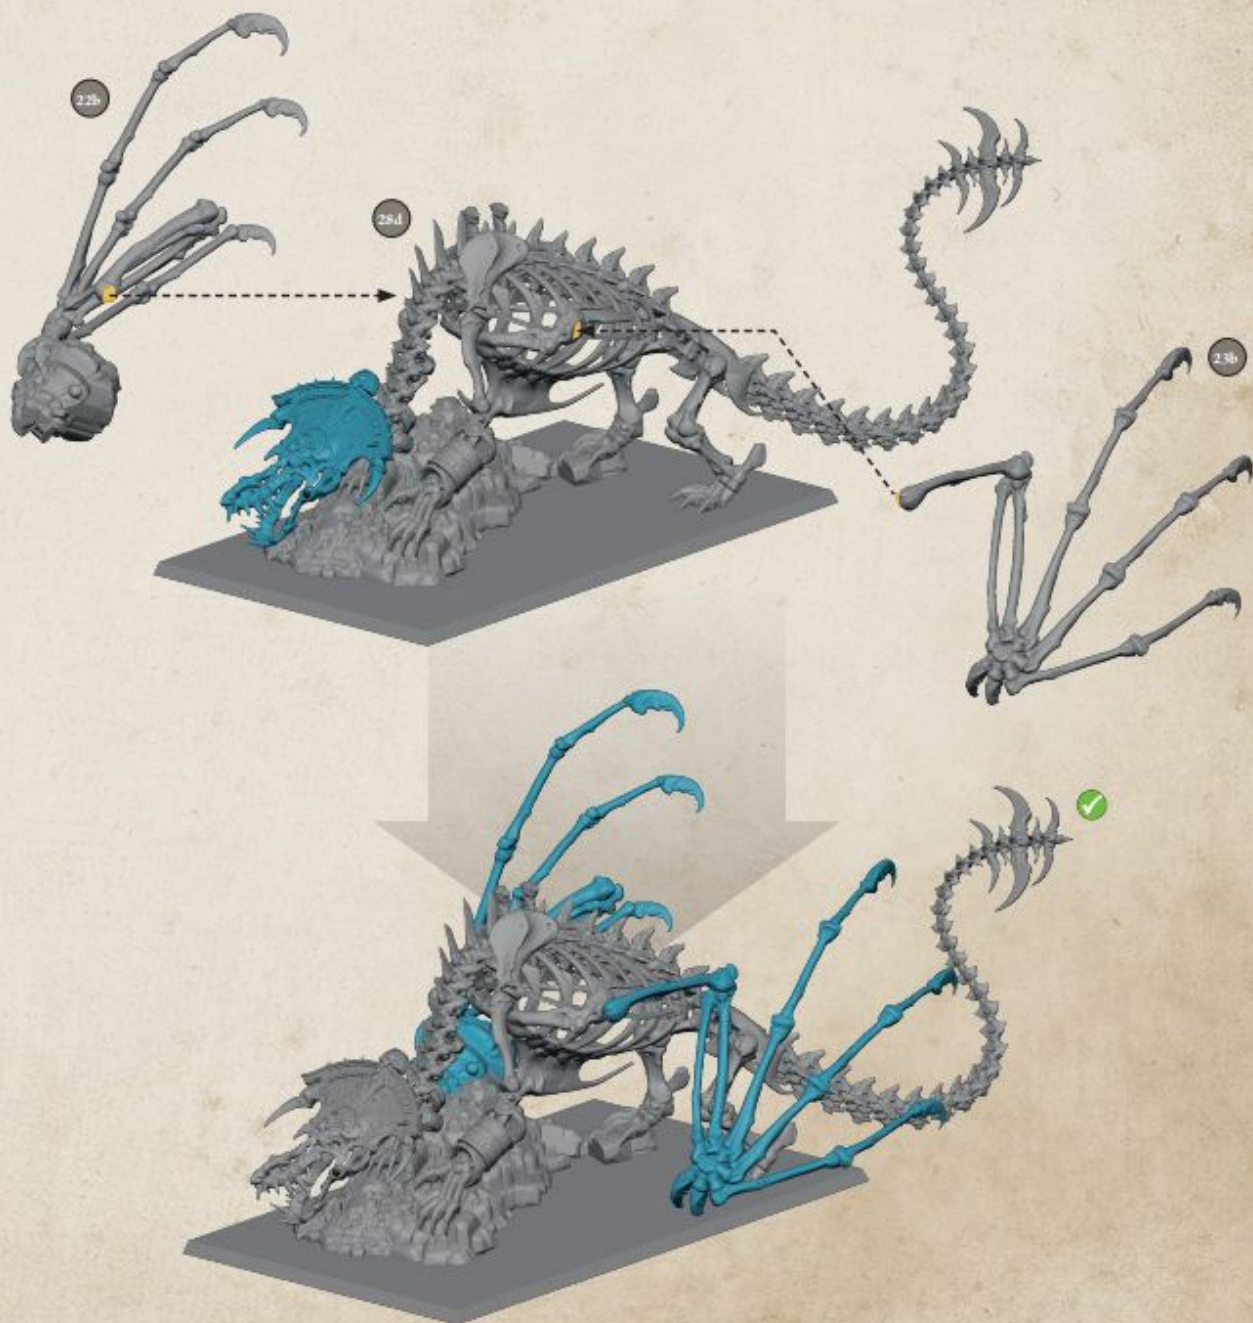

Free Downloads of Build Instructions,
Assembly Booklets & How To Guides

BuildInstructions.com

NECROLITH BONE DRAGON

NECROLITH BONE DRAGON

28d

28e

6 HIGH PRIEST ON NECROLITH BONE DRAGON

THRONE FOR HIGH PRIEST

31a

31b

31c

MONARCH OF NEHEKHARA ON FOOT

Monarch of Nehekhara on foot

High Priest on Necrolith Bone Dragon

TOMB KING ON NECROLITH BONE DRAGON

THRONE FOR TOMB KING