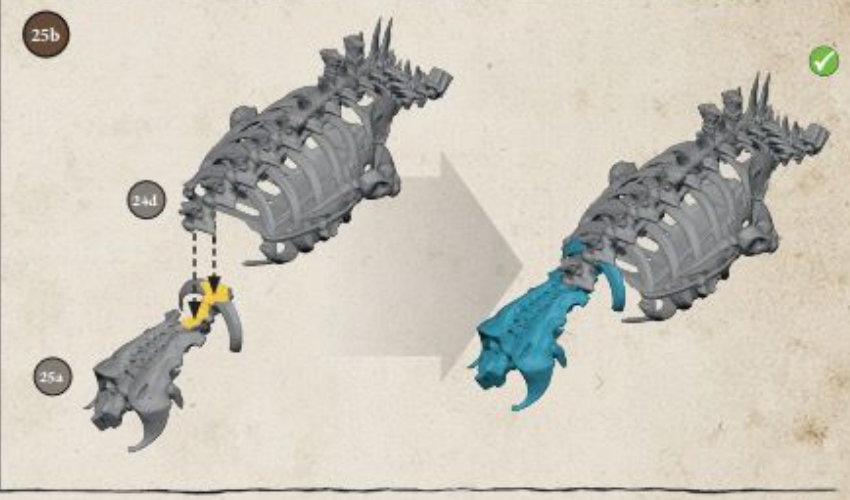

Free Downloads of Build Instructions,
Assembly Booklets & How To Guides

BuildInstructions.com

NECROLITH BONE DRAGON

NECROLITH BONE DRAGON

28d

28e

6 HIGH PRIEST ON NECROLITH BONE DRAGON

THRONE FOR HIGH PRIEST

31a

31b

31c

MONARCH OF NEHEKHARA ON FOOT

Monarch of Nehekhara on foot

High Priest on Necrolith Bone Dragon

TOMB KING ON NECROLITH BONE DRAGON

THRONE FOR TOMB KING