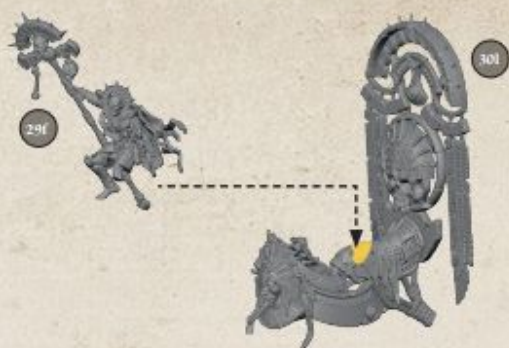

Free Downloads of Build Instructions,
Assembly Booklets & How To Guides

BuildInstructions.com

NECROLITH BONE DRAGON

NECROLITH BONE DRAGON

28d

28e

6 HIGH PRIEST ON NECROLITH BONE DRAGON

THRONE FOR HIGH PRIEST

31a

31b

31c

MONARCH OF NEHEKHARA ON FOOT

Monarch of Nehekhara on foot

High Priest on Necrolith Bone Dragon

TOMB KING ON NECROLITH BONE DRAGON

THRONE FOR TOMB KING