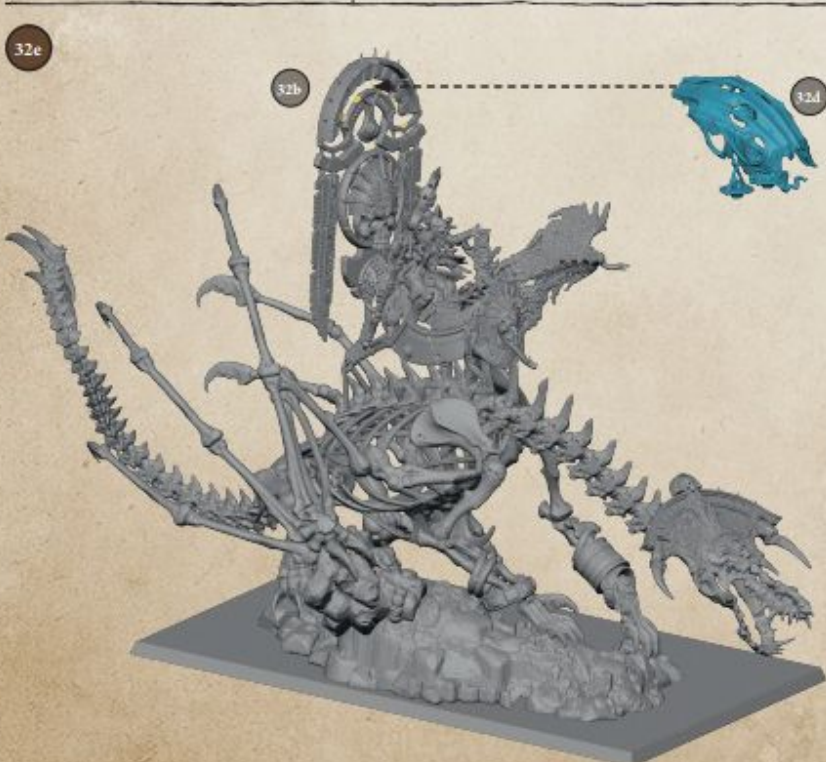

31a

31b

31c

MONARCH OF NEHEKHARA ON FOOT

Monarch of Nehekhara on foot

High Priest on Necrolith Bone Dragon

TOMB KING ON NECROLITH BONE DRAGON

THRONE FOR TOMB KING