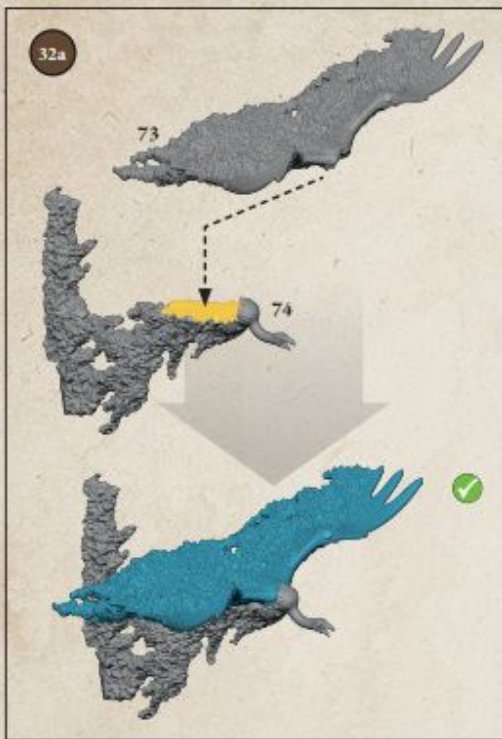

31a

31b

31c

MONARCH OF NEHEKHARA ON FOOT

Monarch of Nehekhara on foot

High Priest on Necrolith Bone Dragon

TOMB KING ON NECROLITH BONE DRAGON

THRONE FOR TOMB KING