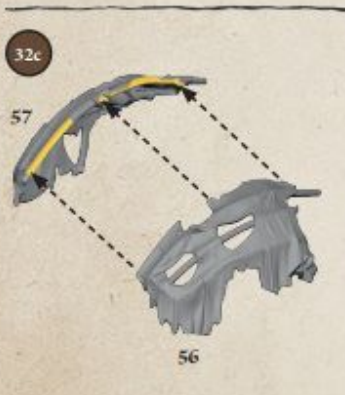

31a

31b

31c

MONARCH OF NEHEKHARA ON FOOT

Monarch of Nehekhara on foot

High Priest on Necrolith Bone Dragon

TOMB KING ON NECROLITH BONE DRAGON

THRONE FOR TOMB KING