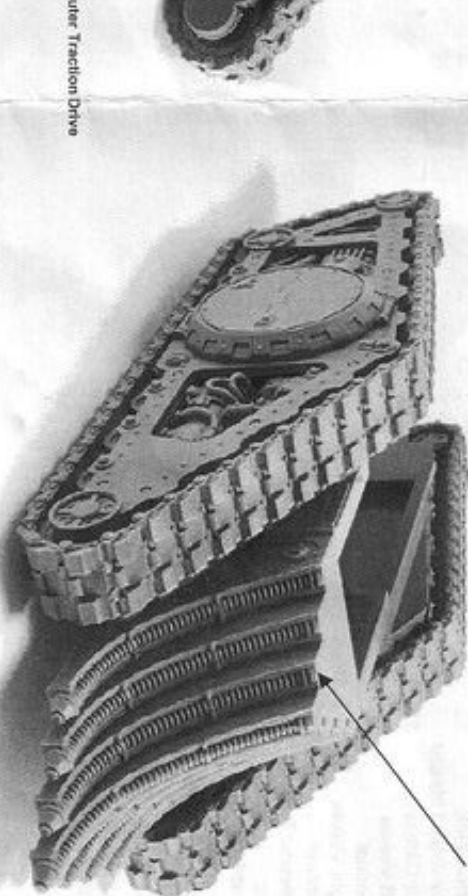

- | COMPONENTS LIST | |
|--------------------------------------|--------------------------------|
| 1. Flare Shield | 12. Drive |
| 2. Twin-linked Mauler Bolt Cannon | 13. Right Outer Traction Drive |
| 3. Left Volkite Sentinel | 14. Left Outer Traction Drive |
| 4. Right Volkite Sentinel | 15. Mechanicum Symbol |
| 5. Galvanic Traction Cog | |
| 6. Rear Hull Flare Shield Projectors | |
| 7. Flare Shield Projectors | |
| 8. Searchlight | |
| 9. Main Hull Top Hull | |
| 10. Top Hull | |
| 11. Right Inner Traction | |

This kit contains all the pieces required to construct a Mechanicum Triaros Armoured Conveyor
To glue the resin pieces together use Citadel Super Glue.

NOTE: We have cast this kit using the most advanced techniques and the best quality resin, but due to the nature of the casting process your model may contain very slight air bubbles. These can easily be filled with model filler or super glue. Any slight warpage of thin parts can easily be corrected by immersing the part in hot tap water for about 1 minute then carefully bending it back into shape.

12. Left Inner Traction Drive

14. Left Outer Traction Drive

9. Main Hull

11. Right Inner Traction Drive

13. Right Outer Traction Drive

5. Galvanic Traction Cog

8. Rear Hull

IMPERIAL ARMOUR™