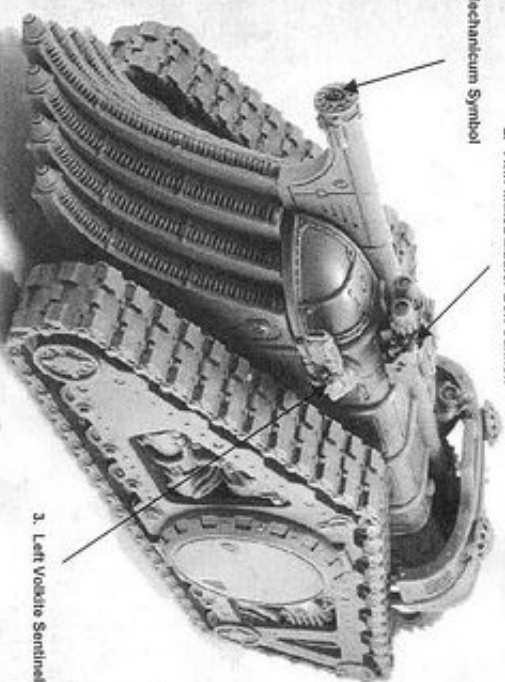

This kit contains all the pieces required to construct a Mechanicum Triaros Armoured Conveyor
To glue the resin pieces together use Citadel Super Glue.

NOTE: We have cast this kit using the most advanced techniques and the best quality resin, but due to the nature of the casting process your model may contain very slight air bubbles. These can easily be filled with model filler or super glue. Any slight warpage of thin parts can easily be corrected by immersing the part in hot tap water for about 1 minute then carefully bending it back into shape.

12. Left Inner Traction Drive

14. Left Outer Traction Drive

9. Main Hull

11. Right Inner Traction Drive

13. Right Outer Traction Drive

5. Galvanic Traction Cog

8. Rear Hull

IMPERIAL ARMOUR™

Rear Hull Assembly

1. Flare Shield

7. Flare Shield Projectors

2. Twin-linked Mauler Bolt Cannon

15. Mechanicum Symbol

3. Left Volkite Sentinel

4. Right Volkite Sentinel