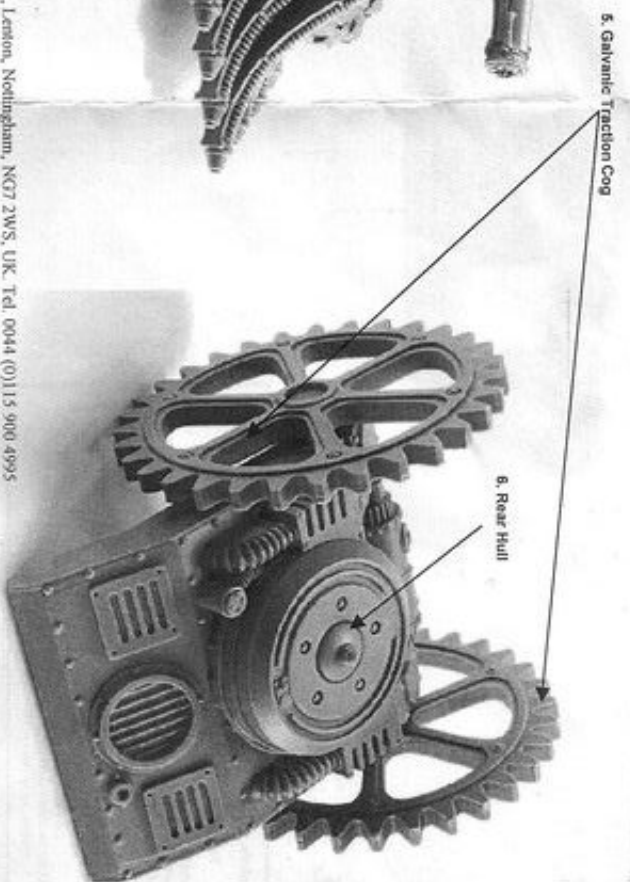

- | COMPONENTS LIST | |
|--------------------------------------|--------------------------------|
| 1. Flare Shield | 12. Drive |
| 2. Twin-linked Mauler Bolt Cannon | 13. Right Outer Traction Drive |
| 3. Left Volkite Sentinel | 14. Left Outer Traction Drive |
| 4. Right Volkite Sentinel | 15. Mechanicum Symbol |
| 5. Galvanic Traction Cog | |
| 6. Rear Hull Flare Shield Projectors | |
| 7. Flare Shield Projectors | |
| 8. Searchlight | |
| 9. Main Hull Top Hull | |
| 10. Top Hull | |
| 11. Right Inner Traction | |

This kit contains all the pieces required to construct a Mechanicum Triaros Armoured Conveyor
To glue the resin pieces together use Citadel Super Glue.

NOTE: We have cast this kit using the most advanced techniques and the best quality resin, but due to the nature of the casting process your model may contain very slight air bubbles. These can easily be filled with model filler or super glue. Any slight warpage of thin parts can easily be corrected by immersing the part in hot tap water for about 1 minute then carefully bending it back into shape.

12. Left Inner Traction Drive

14. Left Outer Traction Drive

9. Main Hull

11. Right Inner Traction Drive

13. Right Outer Traction Drive

5. Galvanic Traction Cog

8. Rear Hull

IMPERIAL ARMOUR™

Rear Hull Assembly

1. Flare Shield

7. Flare Shield Projectors

2. Twin-linked Mauler Bolt Cannon

15. Mechanicum Symbol

3. Left Volkite Sentinel

4. Right Volkite Sentinel