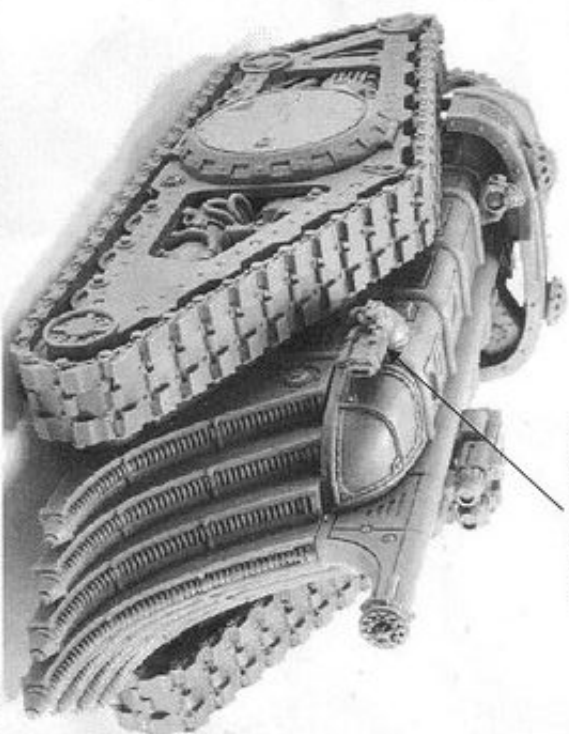

This kit contains all the pieces required to construct a Mechanicum Triaros Armoured Conveyor
To glue the resin pieces together use Citadel Super Glue.

NOTE: We have cast this kit using the most advanced techniques and the best quality resin, but due to the nature of the casting process your model may contain very slight air bubbles. These can easily be filled with model filler or super glue. Any slight warpage of thin parts can easily be corrected by immersing the part in hot tap water for about 1 minute then carefully bending it back into shape.

Rear Hull Assembly

1. Flare Shield

7. Flare Shield Projectors

2. Twin-linked Mauler Bolt Cannon

15. Mechanicum Symbol

3. Left Volkite Sentinel

4. Right Volkite Sentinel