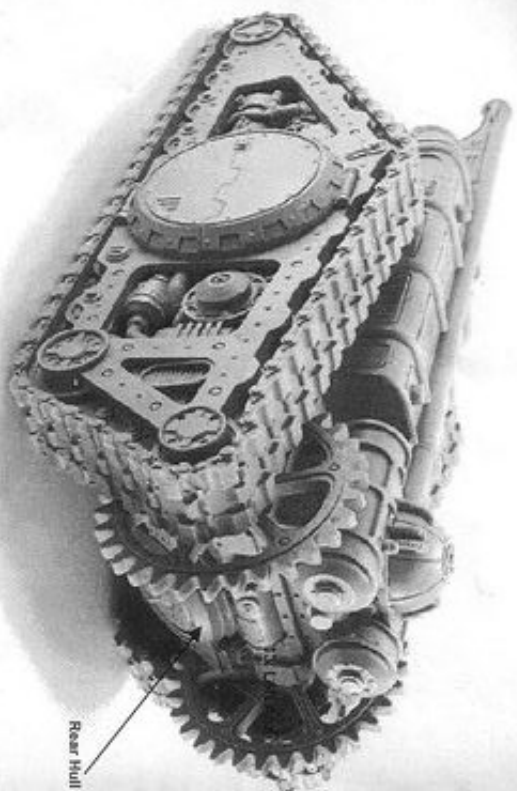

- | COMPONENTS LIST | |
|--------------------------------------|--------------------------------|
| 1. Flare Shield | 12. Drive |
| 2. Twin-linked Mauler Bolt Cannon | 13. Right Outer Traction Drive |
| 3. Left Volkite Sentinel | 14. Left Outer Traction Drive |
| 4. Right Volkite Sentinel | 15. Mechanicum Symbol |
| 5. Galvanic Traction Cog | |
| 6. Rear Hull Flare Shield Projectors | |
| 7. Flare Shield Projectors | |
| 8. Searchlight | |
| 9. Main Hull Top Hull | |
| 10. Top Hull | |
| 11. Right Inner Traction | |

This kit contains all the pieces required to construct a Mechanicum Triaros Armoured Conveyor
To glue the resin pieces together use Citadel Super Glue.

NOTE: We have cast this kit using the most advanced techniques and the best quality resin, but due to the nature of the casting process your model may contain very slight air bubbles. These can easily be filled with model filler or super glue. Any slight warpage of thin parts can easily be corrected by immersing the part in hot tap water for about 1 minute then carefully bending it back into shape.

12. Left Inner Traction Drive

14. Left Outer Traction Drive

9. Main Hull

11. Right Inner Traction Drive

13. Right Outer Traction Drive

5. Galvanic Traction Cog

8. Rear Hull

IMPERIAL ARMOUR™

Rear Hull Assembly

1. Flare Shield

7. Flare Shield Projectors

2. Twin-linked Mauler Bolt Cannon

15. Mechanicum Symbol

3. Left Volkite Sentinel

4. Right Volkite Sentinel