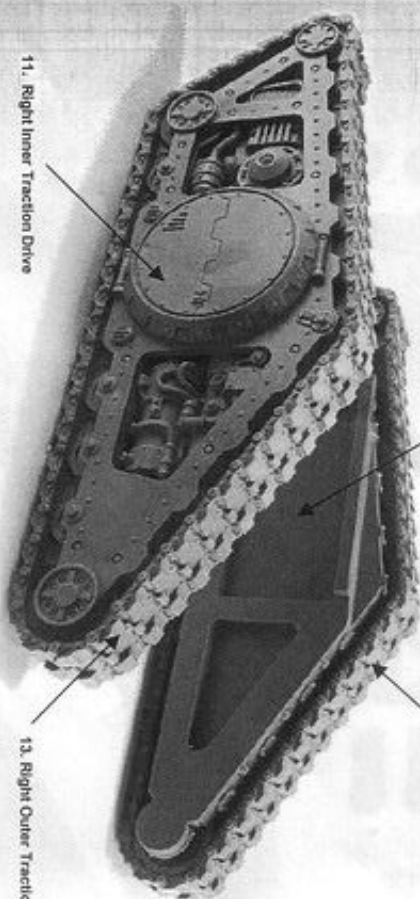

11. Right Inner Traction Drive

IMPERIAL ARMOUR

12. Left Inner Traction Drive