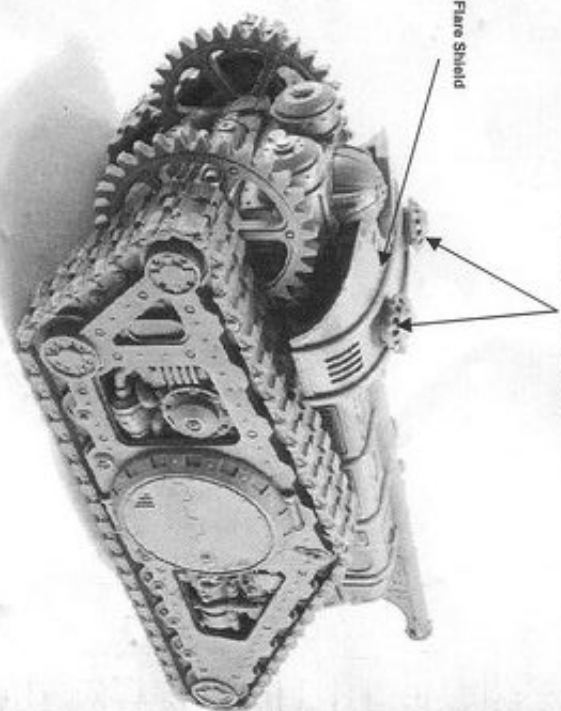

- | COMPONENTS LIST | |
|--------------------------------------|--------------------------------|
| 1. Flare Shield | 12. Drive |
| 2. Twin-linked Mauler Bolt Cannon | 13. Right Outer Traction Drive |
| 3. Left Volkite Sentinel | 14. Left Outer Traction Drive |
| 4. Right Volkite Sentinel | 15. Mechanicum Symbol |
| 5. Galvanic Traction Cog | |
| 6. Rear Hull Flare Shield Projectors | |
| 7. Flare Shield Projectors | |
| 8. Searchlight | |
| 9. Main Hull Top Hull | |
| 10. Top Hull | |
| 11. Right Inner Traction | |

This kit contains all the pieces required to construct a Mechanicum Triaros Armoured Conveyor
To glue the resin pieces together use Citadel Super Glue.

NOTE: We have cast this kit using the most advanced techniques and the best quality resin, but due to the nature of the casting process your model may contain very slight air bubbles. These can easily be filled with model filler or super glue. Any slight warpage of thin parts can easily be corrected by immersing the part in hot tap water for about 1 minute then carefully bending it back into shape.

12. Left Inner Traction Drive

14. Left Outer Traction Drive

9. Main Hull

11. Right Inner Traction Drive

13. Right Outer Traction Drive

5. Galvanic Traction Cog

8. Rear Hull

IMPERIAL ARMOUR™

Rear Hull Assembly

1. Flare Shield

7. Flare Shield Projectors

2. Twin-linked Mauler Bolt Cannon

15. Mechanicum Symbol

3. Left Volkite Sentinel

4. Right Volkite Sentinel