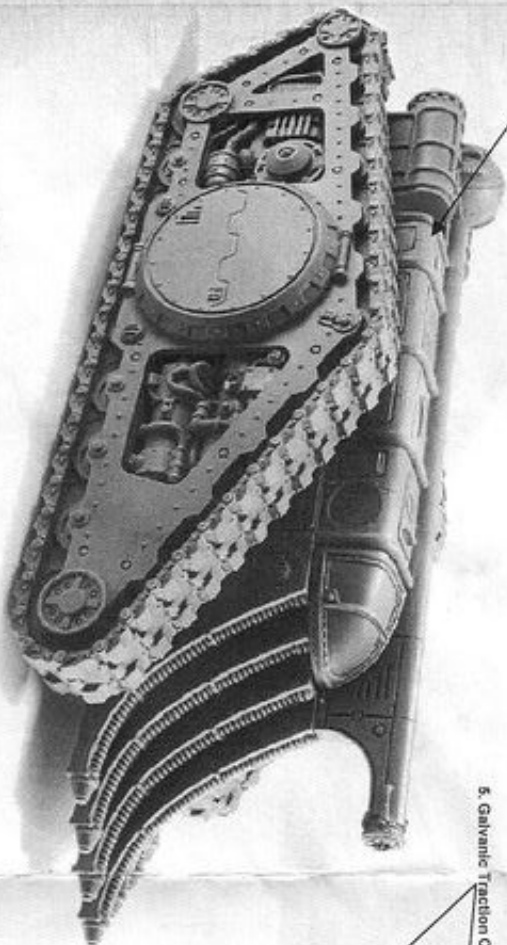

- | COMPONENTS LIST | |
|--------------------------------------|--------------------------------|
| 1. Flare Shield | 12. Drive |
| 2. Twin-linked Mauler Bolt Cannon | 13. Right Outer Traction Drive |
| 3. Left Volkite Sentinel | 14. Left Outer Traction Drive |
| 4. Right Volkite Sentinel | 15. Mechanicum Symbol |
| 5. Galvanic Traction Cog | |
| 6. Rear Hull Flare Shield Projectors | |
| 7. Flare Shield Projectors | |
| 8. Searchlight | |
| 9. Main Hull Top Hull | |
| 10. Top Hull | |
| 11. Right Inner Traction | |

This kit contains all the pieces required to construct a Mechanicum Triaros Armoured Conveyor
To glue the resin pieces together use Citadel Super Glue.

NOTE: We have cast this kit using the most advanced techniques and the best quality resin, but due to the nature of the casting process your model may contain very slight air bubbles. These can easily be filled with model filler or super glue. Any slight warpage of thin parts can easily be corrected by immersing the part in hot tap water for about 1 minute then carefully bending it back into shape.

12. Left Inner Traction Drive

14. Left Outer Traction Drive

9. Main Hull

11. Right Inner Traction Drive

13. Right Outer Traction Drive

5. Galvanic Traction Cog

8. Rear Hull

IMPERIAL ARMOUR™

Rear Hull Assembly

1. Flare Shield

7. Flare Shield Projectors

2. Twin-linked Mauler Bolt Cannon

15. Mechanicum Symbol

3. Left Volkite Sentinel

4. Right Volkite Sentinel