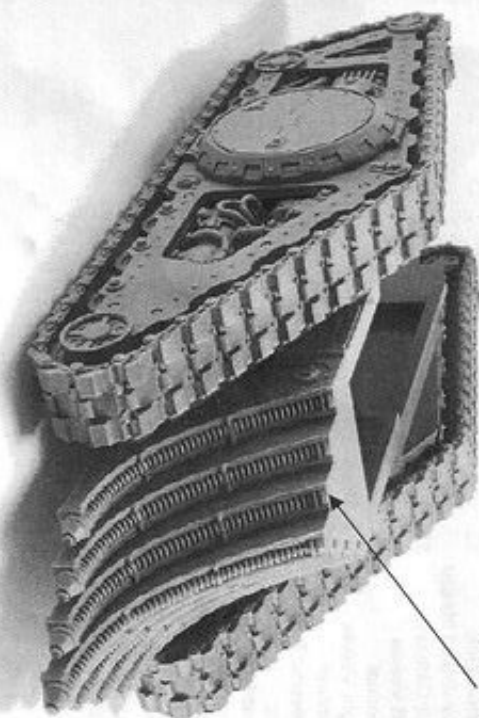

This kit contains all the pieces required to construct a Mechanicum Triaros Armoured Conveyor
To glue the resin pieces together use Citadel Super Glue.

NOTE: We have cast this kit using the most advanced techniques and the best quality resin, but due to the nature of the casting process your model may contain very slight air bubbles. These can easily be filled with model filler or super glue. Any slight warpage of thin parts can easily be corrected by immersing the part in hot tap water for about 1 minute then carefully bending it back into shape.

12. Left Inner Traction Drive

14. Left Outer Traction Drive

9. Main Hull

11. Right Inner Traction Drive

13. Right Outer Traction Drive

5. Galvanic Traction Cog

8. Rear Hull

IMPERIAL ARMOUR™