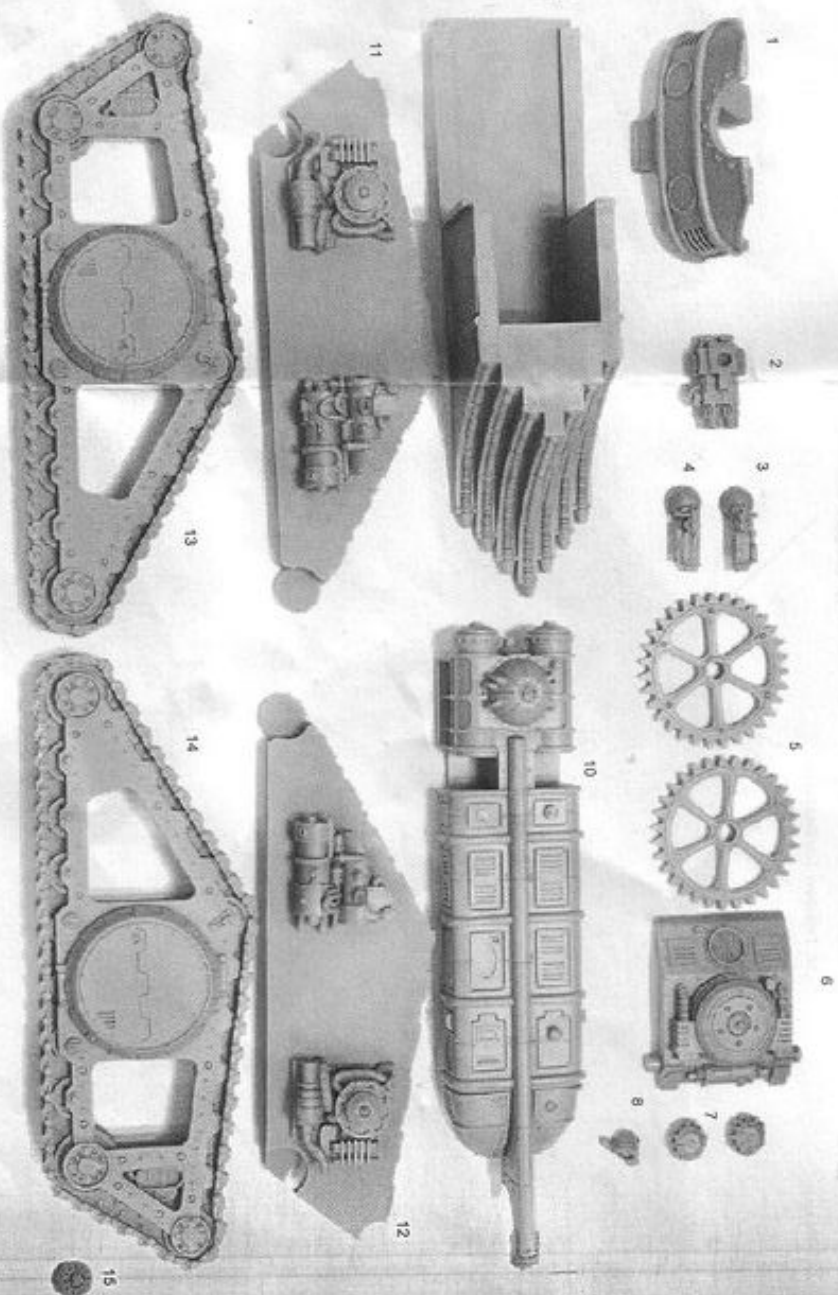

MECHANICUM TRIAROS ARMoured CONVEYOR

The copyright on the model designs and components within this box is the exclusive property of Games Workshop Ltd. Copyright Games Workshop Ltd., 2014. All rights reserved.

COMPONENTS LIST	
1. Flare Shield	12. Drive
2. Twin-linked Mauler Bolt Cannon	13. Right Outer Traction Drive
3. Left Volkite Sentinel	14. Left Outer Traction Drive
4. Right Volkite Sentinel	15. Mechanicum Symbol
5. Galvanic Traction Cog	
6. Rear Hull Flare Shield Projectors	
7. Flare Shield Projectors	
8. Searchlight	
9. Main Hull Top Hull	
10. Top Hull	
11. Right Inner Traction	

This kit contains all the pieces required to construct a Mechanicum Triaros Armoured Conveyor
To glue the resin pieces together use Citadel Super Glue.

THIS IS NOT A TOY

Not suitable for children under 15 years of age.
WARNING: Resin dust can be harmful if inhaled. Always wear a dust mask or respirator when sanding or sawing resin parts.