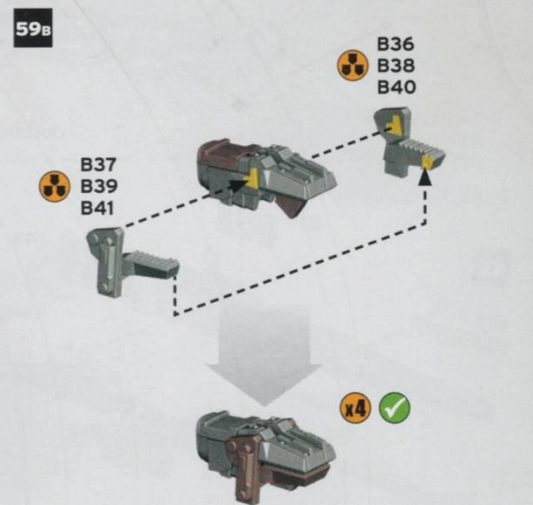

SHOCK CHARGERS