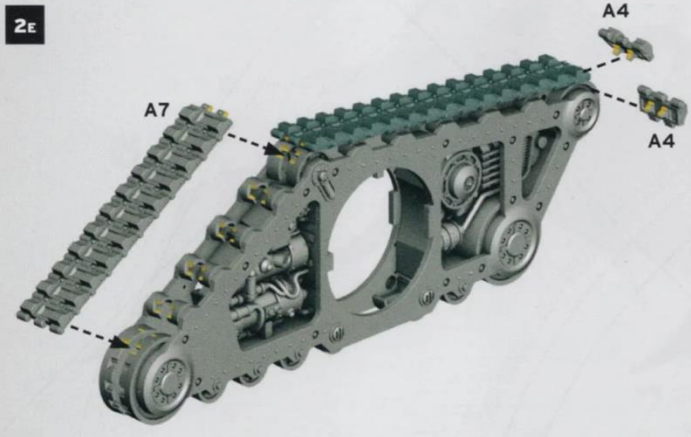

2F

2G

3A**3B****3C****3D****4****5**

6A

6B

6c

6d

7

DARKFIRE CANNON

MULTI-MELTA

SHOCK CHARGERS

POWER BLADE ARRAY

64A

42

45

64B