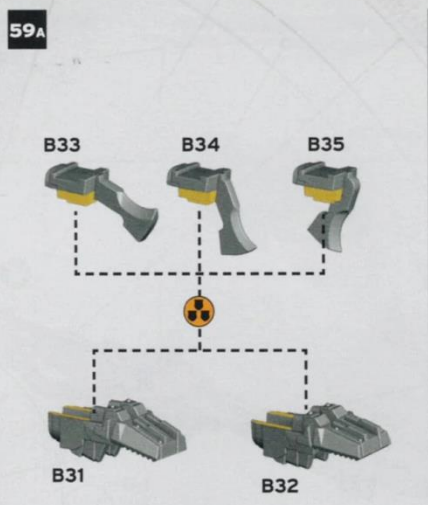

SHOCK CHARGERS