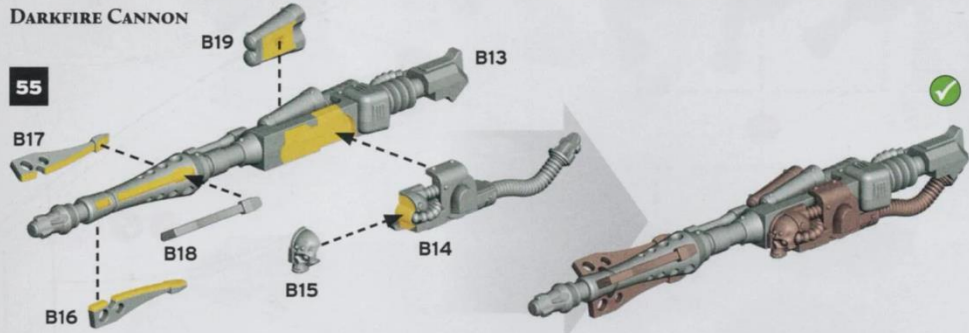

DARKFIRE CANNON