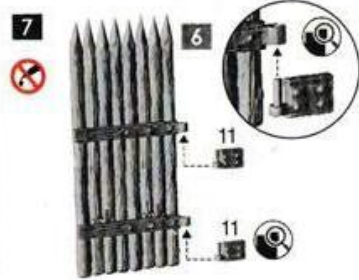

993114990407

Wall Assembly

Wall Assembly with Right Gate

Wall Assembly with Left Gate

Watchtower Assembly