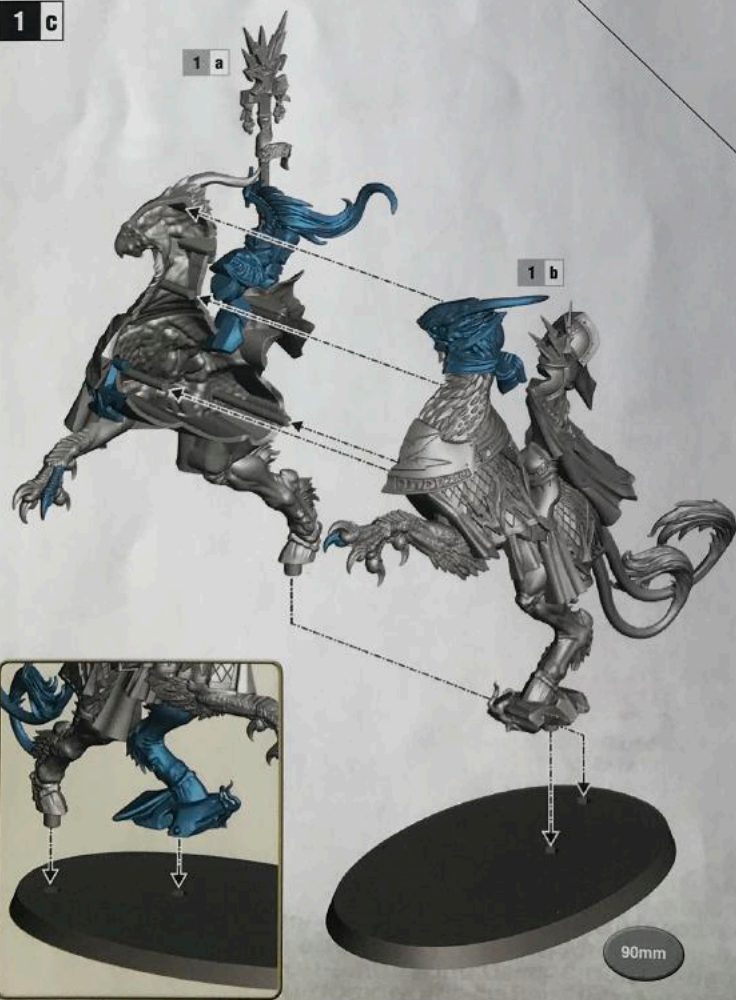

Free Downloads of Build Instructions,
Assembly Booklets & How To Guides

BuildInstructions.com

1 LORD-ARCANUM ON GRYPH-CHARGER

1 a

1 b

1 c

BASE MEPHISTON RED
SHADE CARROBURG CRIMSON
LAYER WILD RIDER RED
LAYER FIRE DRAGON BRIGHT