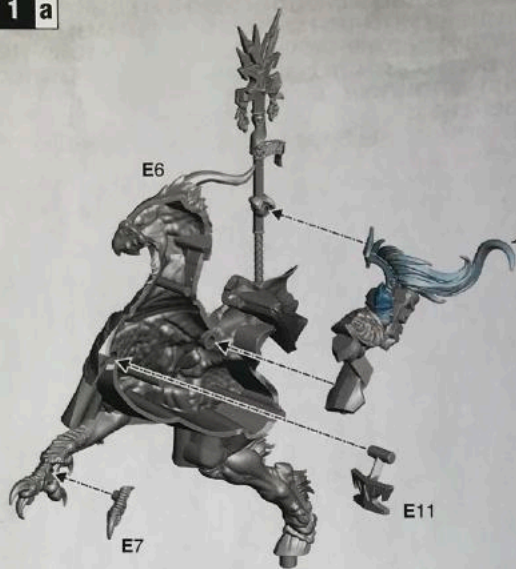

Free Downloads of Build Instructions,
Assembly Booklets & How To Guides

BuildInstructions.com

1 LORD-ARCANUM ON GRYPH-CHARGER

1 a

1 b

1 c

BASE MEPHISTON RED
SHADE CARROBURG CRIMSON
LAYER WILD RIDER RED
LAYER FIRE DRAGON BRIGHT