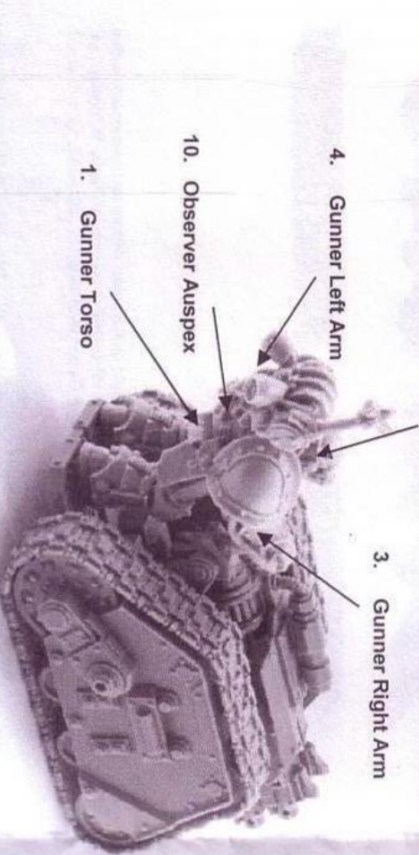

Free Downloads of Build Instructions,
Assembly Booklets & How To Guides

BuildInstructions.com

IMPERIAL™ ARMOUR

SPACE MARINE RAPIER QUAD HEAVY BOLTER 99590101322

RESIN COMPONENTS LIST

1. Gunner Torso
2. Observer Torso
3. Gunner Right Arm
4. Gunner Left Arm
5. Gunner Head
6. Control Console
7. Gun Mount Retainer
8. Gun Cover
9. Quad Heavy Bolter
10. Observer Auspex x2
11. Chassis
12. Gun Pivots x2
13. Right Track Unit
14. Left Track Unit
15. Gun Mount
16. Track x2
17. Observer Head
18. Shoulder Guards x4
19. Observer Right Arm
20. Observer Left Arm
21. Targetter

13. Right Track Unit

14. Left Track Unit

16. Track x2

Heavy Bolter Assembly

11. Chassis

7. Gun Mount Retainer

21. Targetter (Option Part)

12. Gun Pivot

15. Gun Mount

12. Gun Pivot

10. Quad Heavy Bolter

6. Control Console

9. Gun Cover

15. Gun Pivot

5. Gunner Head

4. Gunner Left Arm

3. Gunner Right Arm

10. Observer Auspex

1. Gunner Torso

12. Gun Pivot

15. Gun Mount

12. Gun Pivot

10. Quad Heavy Bolter

6. Control Console