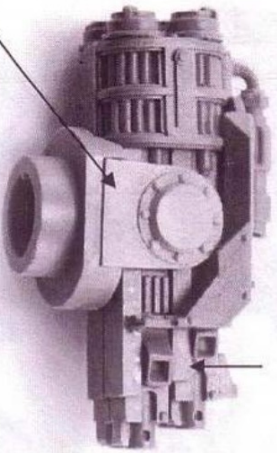

This kit contains all the pieces required to build the Space Marine Rapier Quad Heavy Bolter. To glue the resin pieces together and to plastic kit parts use Citadel Super Glue.

NOTE: We have cast this kit using the most advanced techniques and the best quality resin, but due to the nature of the casting process your model may contain very slight air bubbles. These can easily be filled with model filler or super glue. Any slight warpage of thin parts can easily be corrected by immersing the part in hot tap water for about 1 minute then carefully bending it back into shape.

13. Right Track Unit

14. Left Track Unit

16. Track x2

Heavy Bolter Assembly

11. Chassis

7. Gun Mount Retainer

21. Targetter (Option Part)

12. Gun Pivot

15. Gun Mount

12. Gun Pivot

10. Quad Heavy Bolter

6. Control Console

9. Gun Cover

15. Gun Pivot

5. Gunner Head

4. Gunner Left Arm