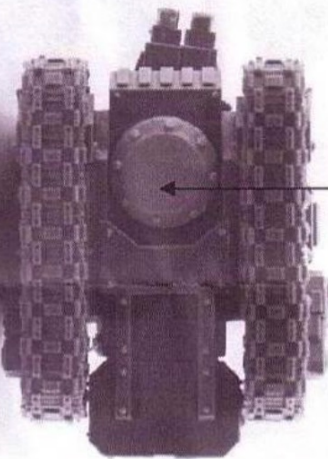

Free Downloads of Build Instructions,
Assembly Booklets & How To Guides

BuildInstructions.com

IMPERIAL™ ARMOUR

SPACE MARINE RAPIER QUAD HEAVY BOLTER 99590101322

RESIN COMPONENTS LIST

1. Gunner Torso
2. Observer Torso
3. Gunner Right Arm
4. Gunner Left Arm
5. Gunner Head
6. Control Console
7. Gun Mount Retainer
8. Gun Cover
9. Quad Heavy Bolter
10. Observer Auspex x2
11. Chassis
12. Gun Pivots x2
13. Right Track Unit
14. Left Track Unit
15. Gun Mount
16. Track x2
17. Observer Head
18. Shoulder Guards x4
19. Observer Right Arm
20. Observer Left Arm
21. Targetter

This kit contains all the pieces required to build the Space Marine Rapier Quad Heavy Bolter. To glue the resin pieces together and to plastic kit parts use Citadel Super Glue.

NOTE: We have cast this kit using the most advanced techniques and the best quality resin, but due to the nature of the casting process your model may contain very slight air bubbles. These can easily be filled with model filler or super glue. Any slight warpage of thin parts can easily be corrected by immersing the part in hot tap water for about 1 minute then carefully bending it back into shape.

13. Right Track Unit

14. Left Track Unit

16. Track x2

Heavy Bolter Assembly

11. Chassis

7. Gun Mount Retainer

21. Targetter (Option Part)

12. Gun Pivot

15. Gun Mount

12. Gun Pivot

10. Quad Heavy Bolter

6. Control Console

9. Gun Cover

15. Gun Pivot

5. Gunner Head

4. Gunner Left Arm