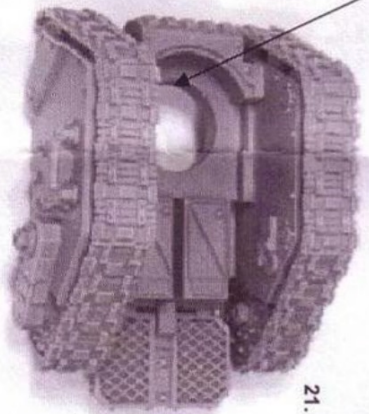

Free Downloads of Build Instructions,
Assembly Booklets & How To Guides

BuildInstructions.com

IMPERIAL™ ARMOUR

SPACE MARINE RAPIER QUAD HEAVY BOLTER 99590101322

RESIN COMPONENTS LIST

1. Gunner Torso
2. Observer Torso
3. Gunner Right Arm
4. Gunner Left Arm
5. Gunner Head
6. Control Console
7. Gun Mount Retainer
8. Gun Cover
9. Quad Heavy Bolter
10. Observer Auspex x2
11. Chassis
12. Gun Pivots x2
13. Right Track Unit
14. Left Track Unit
15. Gun Mount
16. Track x2
17. Observer Head
18. Shoulder Guards x4
19. Observer Right Arm
20. Observer Left Arm
21. Targetter

This kit contains all the pieces required to build the Space Marine Rapier Quad Heavy Bolter. To glue the resin pieces together and to plastic kit parts use Citadel Super Glue.

NOTE: We have cast this kit using the most advanced techniques and the best quality resin, but due to the nature of the casting process your model may contain very slight air bubbles. These can easily be filled with model filler or super glue. Any slight warpage of thin parts can easily be corrected by immersing the part in hot tap water for about 1 minute then carefully bending it back into shape.

13. Right Track Unit

14. Left Track Unit

16. Track x2

Heavy Bolter Assembly

11. Chassis

7. Gun Mount Retainer

21. Targetter (Option Part)

12. Gun Pivot

15. Gun Mount

12. Gun Pivot

10. Quad Heavy Bolter

6. Control Console

9. Gun Cover

15. Gun Pivot

5. Gunner Head

4. Gunner Left Arm