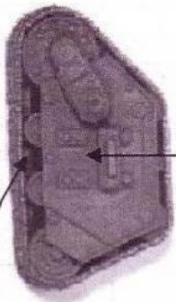

13. Right Track Unit