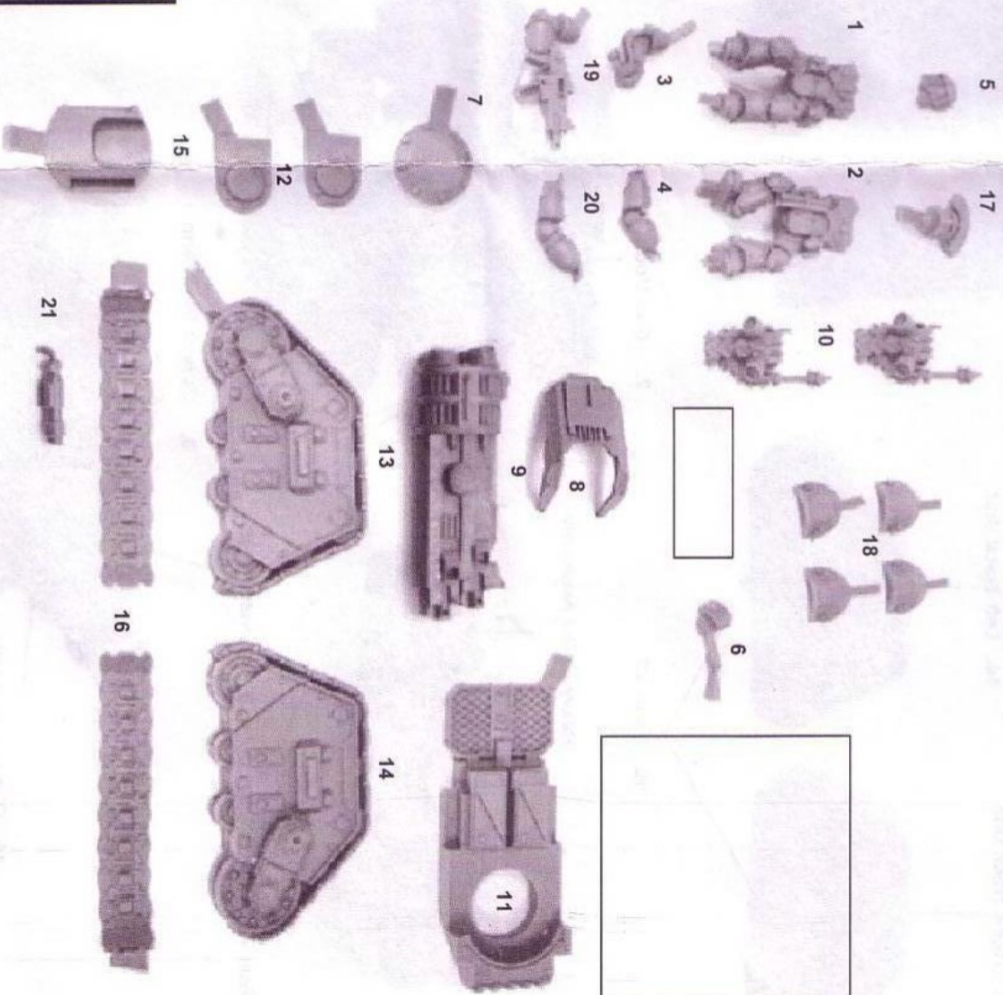

Free Downloads of Build Instructions,
Assembly Booklets & How To Guides

BuildInstructions.com

IMPERIAL™ ARMOUR

SPACE MARINE RAPIER QUAD HEAVY BOLTER 99590101322

RESIN COMPONENTS LIST

1. Gunner Torso
2. Observer Torso
3. Gunner Right Arm
4. Gunner Left Arm
5. Gunner Head
6. Control Console
7. Gun Mount Retainer
8. Gun Cover
9. Quad Heavy Bolter
10. Observer Auspex x2
11. Chassis
12. Gun Pivots x2
13. Right Track Unit
14. Left Track Unit
15. Gun Mount
16. Track x2
17. Observer Head
18. Shoulder Guards x4
19. Observer Right Arm
20. Observer Left Arm
21. Targetter

This kit contains all the pieces required to build the Space Marine Rapier Quad Heavy Bolter. To glue the resin pieces together and to plastic kit parts use Citadel Super Glue.

NOTE: We have cast this kit using the most advanced techniques and the best quality resin, but due to the nature of the casting process your model may contain very slight air bubbles. These can easily be filled with model filler or super glue. Any slight warpage of thin parts can easily be corrected by immersing the part in hot tap water for about 1 minute then carefully bending it back into shape.

13. Right Track Unit

14. Left Track Unit

16. Track x2

Heavy Bolter Assembly

11. Chassis

7. Gun Mount Retainer

21. Targetter (Option Part)

12. Gun Pivot

15. Gun Mount

12. Gun Pivot

10. Quad Heavy Bolter

6. Control Console

9. Gun Cover

15. Gun Pivot

5. Gunner Head

4. Gunner Left Arm