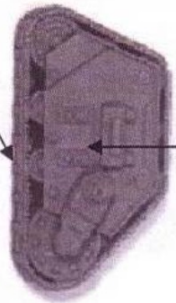

Free Downloads of Build Instructions,
Assembly Booklets & How To Guides

BuildInstructions.com

IMPERIAL™ ARMOUR

SPACE MARINE RAPIER QUAD HEAVY BOLTER 99590101322

RESIN COMPONENTS LIST

1. Gunner Torso
2. Observer Torso
3. Gunner Right Arm
4. Gunner Left Arm
5. Gunner Head
6. Control Console
7. Gun Mount Retainer
8. Gun Cover
9. Quad Heavy Bolter
10. Observer Auspex x2
11. Chassis
12. Gun Pivots x2
13. Right Track Unit
14. Left Track Unit
15. Gun Mount
16. Track x2
17. Observer Head
18. Shoulder Guards x4
19. Observer Right Arm
20. Observer Left Arm
21. Targetter

This kit contains all the pieces required to build the Space Marine Rapier Quad Heavy Bolter. To glue the resin pieces together and to plastic kit parts use Citadel Super Glue.

NOTE: We have cast this kit using the most advanced techniques and the best quality resin, but due to the nature of the casting process your model may contain very slight air bubbles. These can easily be filled with model filler or super glue. Any slight warpage of thin parts can easily be corrected by immersing the part in hot tap water for about 1 minute then carefully bending it back into shape.

13. Right Track Unit

14. Left Track Unit

16. Track x2

Heavy Bolter Assembly

11. Chassis

7. Gun Mount Retainer

21. Targetter (Option Part)

12. Gun Pivot