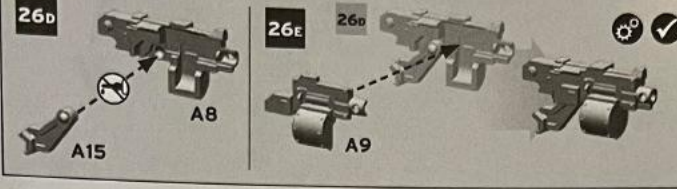

25k

25f

OPTION 1 - PINTLE MOUNTED HAVOC LAUNCHER

OPTION 2 - PINTLE MOUNTED MULTI-MELTA

Pintle Mounted Heavy Bolter

Pintle Mounted Heavy Flamer

OPTION 3 - PINTLE MOUNTED COMBI-WEAPON

OPTION 4 - OPEN/CLOSED HATCH