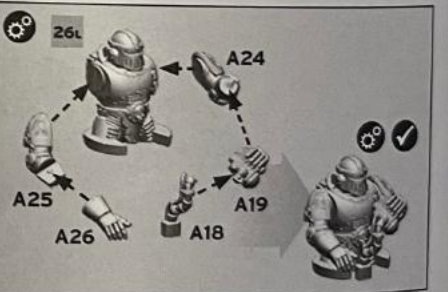

22i

23A**23B****23C****23D****23E****23F****23G****23H**

23H

E6

E5

C1

25A

22J

25k

25f

OPTION 1 - PINTLE MOUNTED HAVOC LAUNCHER

OPTION 2 - PINTLE MOUNTED MULTI-MELTA

Pintle Mounted Heavy Bolter

Pintle Mounted Heavy Flamer

OPTION 3 - PINTLE MOUNTED COMBI-WEAPON

OPTION 4 - OPEN/CLOSED HATCH

COMMANDER/GUNNER BODY

OPTION 5 - COMMANDER

OPTION 6 - GUNNER

HULL MOUNTED OPTIONS