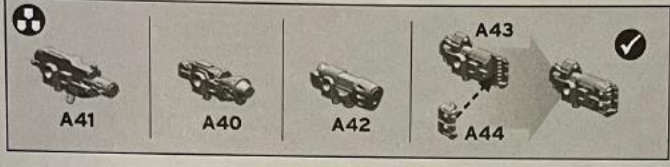

25k

25f

OPTION 1 - PINTLE MOUNTED HAVOC LAUNCHER

OPTION 2 - PINTLE MOUNTED MULTI-MELTA

Pintle Mounted Heavy Bolter

Pintle Mounted Heavy Flamer

OPTION 3 - PINTLE MOUNTED COMBI-WEAPON

OPTION 4 - OPEN/CLOSED HATCH