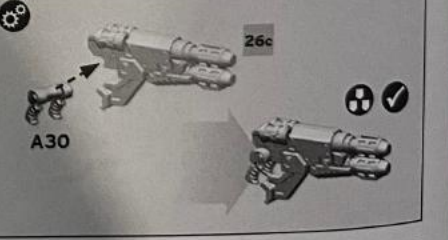

OPTION 6 - GUNNER