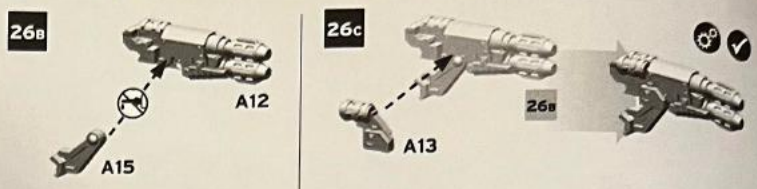

25k

25f

OPTION 1 - PINTLE MOUNTED HAVOC LAUNCHER

OPTION 2 - PINTLE MOUNTED MULTI-MELTA

Pintle Mounted Heavy Bolter

Pintle Mounted Heavy Flamer

OPTION 3 - PINTLE MOUNTED COMBI-WEAPON

OPTION 4 - OPEN/CLOSED HATCH