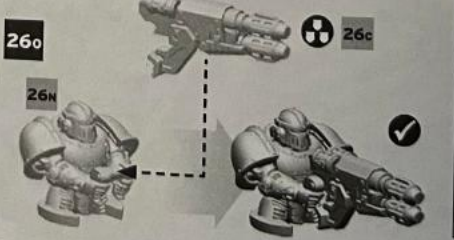

OPTION 6 - GUNNER