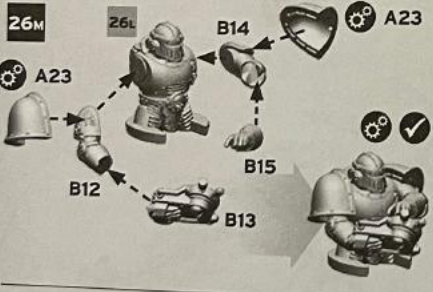

22i

23A**23B****23C****23D****23E****23F****23G****23H**

23H

E6

E5

C1

25A

22J

25k

25f

OPTION 1 - PINTLE MOUNTED HAVOC LAUNCHER

OPTION 2 - PINTLE MOUNTED MULTI-MELTA

Pintle Mounted Heavy Bolter

Pintle Mounted Heavy Flamer

OPTION 3 - PINTLE MOUNTED COMBI-WEAPON

OPTION 4 - OPEN/CLOSED HATCH

COMMANDER/GUNNER BODY

OPTION 5 - COMMANDER

OPTION 6 - GUNNER

HULL MOUNTED OPTIONS