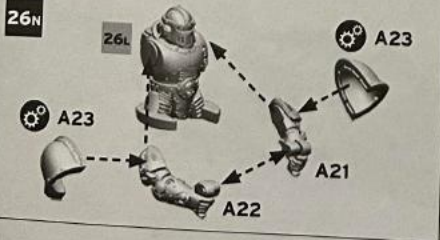

22i

23A**23B****23C****23D****23E****23F****23G****23H**

23H

E6

E5

C1

25A

22J

25k

25f

OPTION 1 - PINTLE MOUNTED HAVOC LAUNCHER

OPTION 2 - PINTLE MOUNTED MULTI-MELTA

Pintle Mounted Heavy Bolter

Pintle Mounted Heavy Flamer

OPTION 3 - PINTLE MOUNTED COMBI-WEAPON

OPTION 4 - OPEN/CLOSED HATCH

COMMANDER/GUNNER BODY

OPTION 5 - COMMANDER

OPTION 6 - GUNNER

HULL MOUNTED OPTIONS