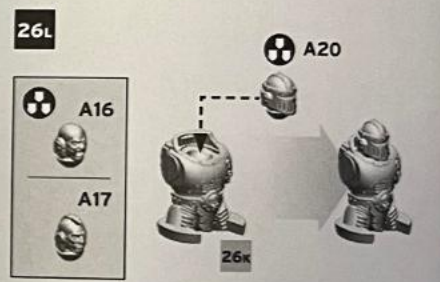

COMMANDER/GUNNER BODY