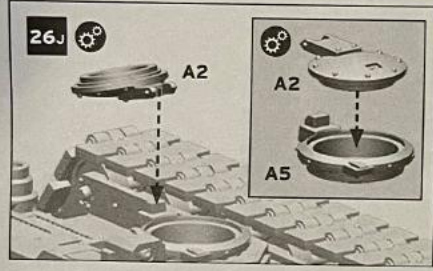

25k

25f

OPTION 1 - PINTLE MOUNTED HAVOC LAUNCHER

OPTION 2 - PINTLE MOUNTED MULTI-MELTA

Pintle Mounted Heavy Bolter

Pintle Mounted Heavy Flamer

OPTION 3 - PINTLE MOUNTED COMBI-WEAPON

OPTION 4 - OPEN/CLOSED HATCH