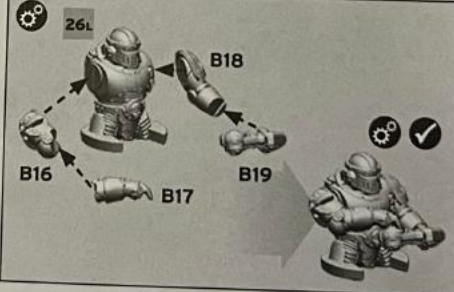

22i

23A**23B****23C****23D****23E****23F****23G****23H**

23H

E6

E5

C1

25A

22J

25k

25f

OPTION 1 - PINTLE MOUNTED HAVOC LAUNCHER

OPTION 2 - PINTLE MOUNTED MULTI-MELTA

Pintle Mounted Heavy Bolter

Pintle Mounted Heavy Flamer

OPTION 3 - PINTLE MOUNTED COMBI-WEAPON

OPTION 4 - OPEN/CLOSED HATCH

COMMANDER/GUNNER BODY

OPTION 5 - COMMANDER

OPTION 6 - GUNNER

HULL MOUNTED OPTIONS