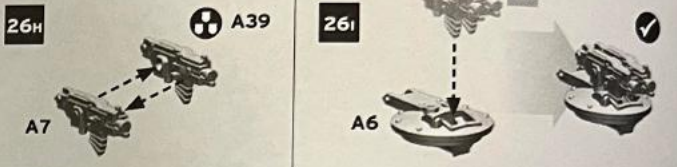

25k

25f

OPTION 1 - PINTLE MOUNTED HAVOC LAUNCHER

OPTION 2 - PINTLE MOUNTED MULTI-MELTA

Pintle Mounted Heavy Bolter

Pintle Mounted Heavy Flamer

OPTION 3 - PINTLE MOUNTED COMBI-WEAPON

OPTION 4 - OPEN/CLOSED HATCH