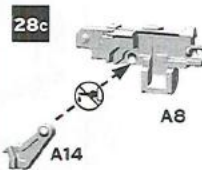

Pintle Mounted Heavy Bolter