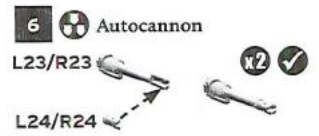

HULL MOUNTED WEAPONS