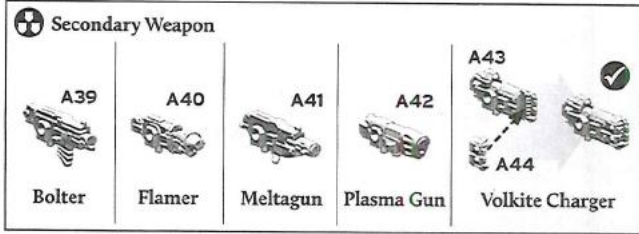

PINTLE MOUNTED COMBI-WEAPON (ANY TYPE)