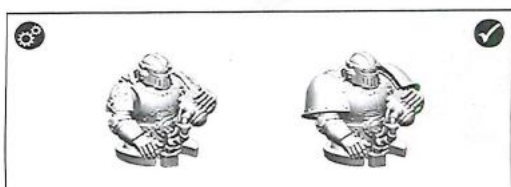

## HATCH OPTION - GUNNER

**HATCH OPTION - CLOSED HATCH**

**HATCH OPTION - COMMANDER**

**33A**  **DOZER BLADE**