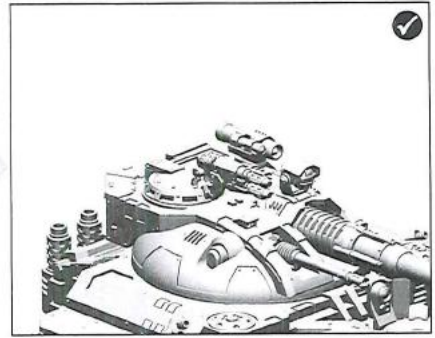

### Pintle Mounted Heavy Flamer

## HATCH OPTION - GUNNER

**HATCH OPTION - CLOSED HATCH**

**HATCH OPTION - COMMANDER**

**33A**  **DOZER BLADE**