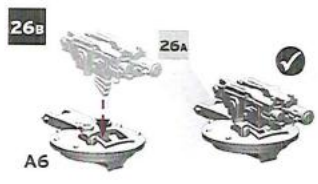

PINTLE MOUNTED COMBI-WEAPON (ANY TYPE)