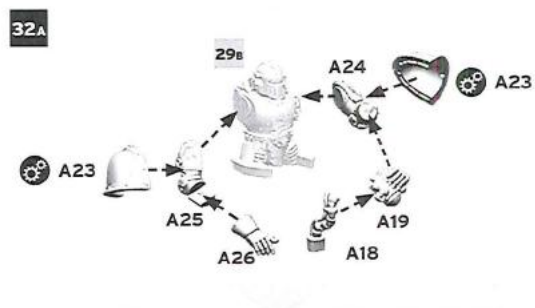

## HATCH OPTION - GUNNER

**HATCH OPTION - CLOSED HATCH**

**HATCH OPTION - COMMANDER**

**33A**  **DOZER BLADE**