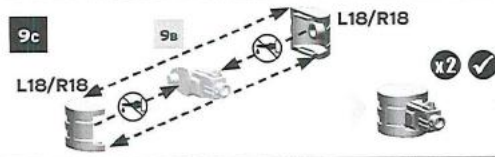

HULL MOUNTED WEAPONS