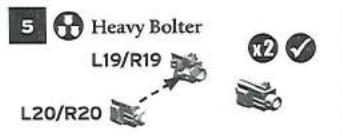

HULL MOUNTED WEAPONS