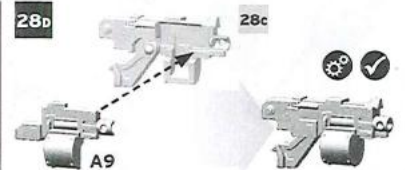

Pintle Mounted Heavy Bolter