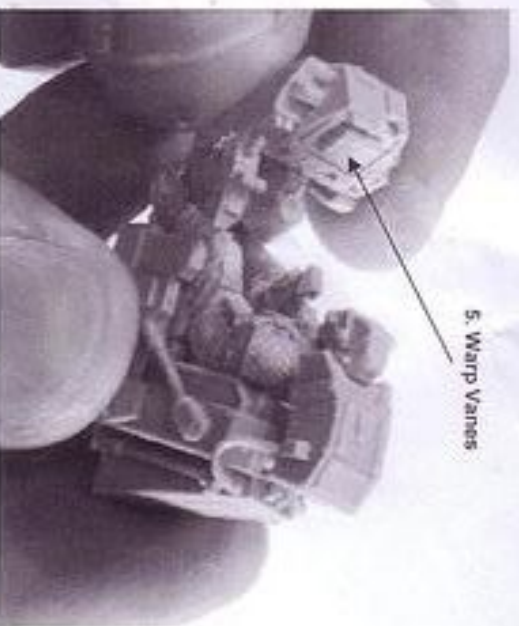

Product code : 99590108090

Forge World, Games Workshop, Willow Road, Lenton, Nottingham, NG7 2WS, UK. Tel. 0044 (0)115 916 8177

1. Rear Hull Plate

2. Stabilising Fins

3. D-Cannon Chamber

4. D-Cannon Barrel