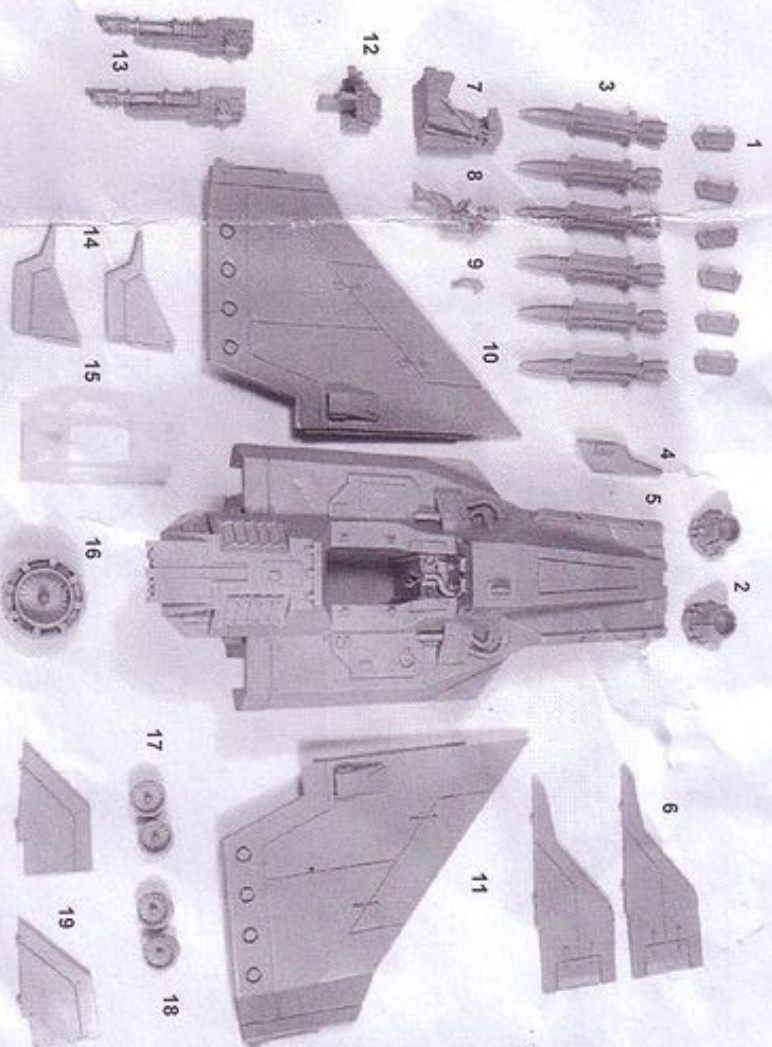

Free Downloads of Build Instructions,
Assembly Booklets & How To Guides

BuildInstructions.com

IMPERIAL™ ARMOUR

VOSS PATTERN LIGHTNING
99590108090

RESIN COMPONENTS LIST

1. Missile Pylons x6
2. Engine Exhaust x2
3. Missiles x6
4. Front Landing Skid
5. Fuselage
6. Rudders x2
7. Pilot Seat
8. Pilot
9. Arm
10. Right Wing
11. Left Wing
12. Cockpit
13. Lascannons x2
14. Rear Landing Skids x2
15. Canopy
16. Engine Intake
17. Left Vector Engines x2
18. Right Vector Engines x2
19. Elevators

This kit contains all the pieces required to build the Voss Pattern Lightning
To glue the resin pieces together and to plastic kit parts
use Citadel Super Glue.

NOTE: We have cast this kit using the most advanced techniques
and the best quality resin, but due to the nature of the casting process your
model may contain very slight air bubbles. These can easily be filled with
model filler or super glue. Any slight warpage of thin parts can easily be
corrected by immersing the part in hot tap water for about 1 minute then
carefully bending it back into shape.