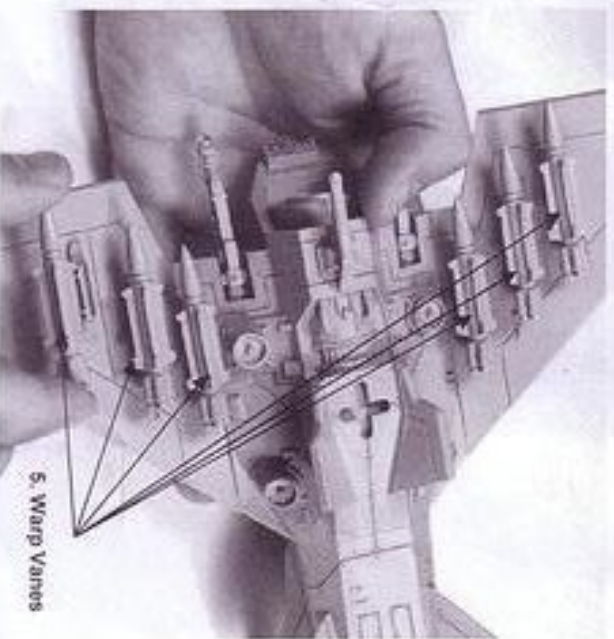

This kit contains all the pieces required to build the Voss Pattern Lightning
To glue the resin pieces together and to plastic kit parts
use Citadel Super Glue.

NOTE: We have cast this kit using the most advanced techniques
and the best quality resin, but due to the nature of the casting process your
model may contain very slight air bubbles. These can easily be filled with
model filler or super glue. Any slight warpage of thin parts can easily be
corrected by immersing the part in hot tap water for about 1 minute then
carefully bending it back into shape.

Product code : 99590108090

Forge World, Games Workshop, Willow Road, Lenton, Nottingham, NG7 2WS, UK. Tel. 0044 (0)115 916 8177

1. Rear Hull Plate

2. Stabilising Fins

3. D-Cannon Chamber

4. D-Cannon Barrel

5. Warp Vanes

5. Warp Vanes

5. Warp Vanes

5. Warp Vanes

16. Engine Intake

5. Fuselage

2. Engine Exhaust x2

17. Left Vector Engines x2