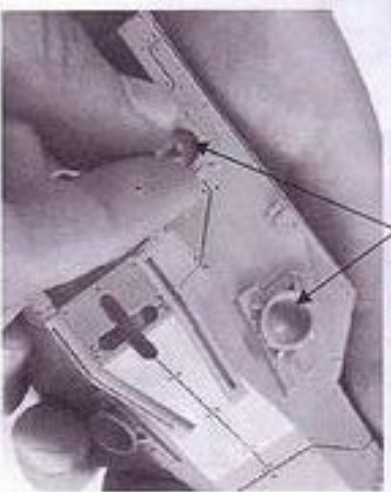

This kit contains all the pieces required to build the Voss Pattern Lightning
To glue the resin pieces together and to plastic kit parts
use Citadel Super Glue.

NOTE: We have cast this kit using the most advanced techniques
and the best quality resin, but due to the nature of the casting process your
model may contain very slight air bubbles. These can easily be filled with
model filler or super glue. Any slight warpage of thin parts can easily be
corrected by immersing the part in hot tap water for about 1 minute then
carefully bending it back into shape.

5. Warp Vanes

5. Warp Vanes

5. Warp Vanes

5. Warp Vanes

16. Engine Intake

5. Fuselage

2. Engine Exhaust x2

17. Left Vector Engines x2