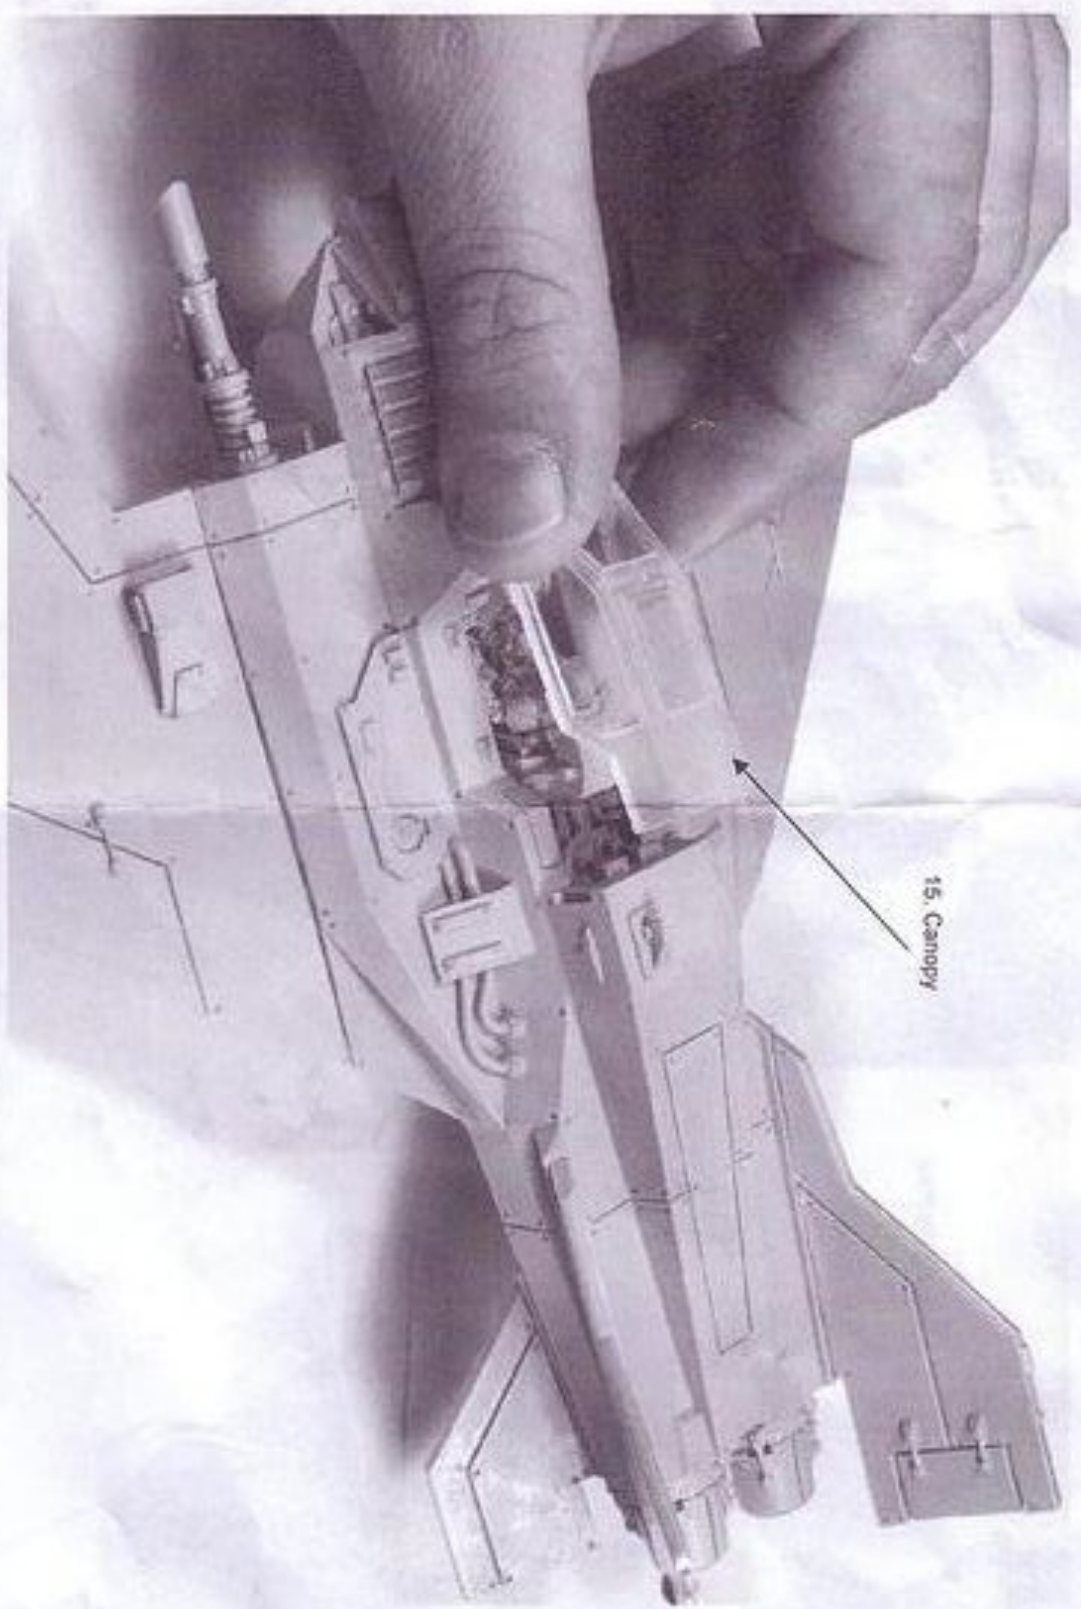

Free Downloads of Build Instructions,
Assembly Booklets & How To Guides

BuildInstructions.com

IMPERIAL™ ARMOUR

VOSS PATTERN LIGHTNING
99590108090

RESIN COMPONENTS LIST

1. Missile Pylons x6
2. Engine Exhaust x2
3. Missiles x6
4. Front Landing Skid
5. Fuselage
6. Rudders x2
7. Pilot Seat
8. Pilot
9. Arm
10. Right Wing
11. Left Wing
12. Cockpit
13. Lascannons x2
14. Rear Landing Skids x2
15. Canopy
16. Engine Intake
17. Left Vector Engines x2
18. Right Vector Engines x2
19. Elevators

This kit contains all the pieces required to build the Voss Pattern Lightning
To glue the resin pieces together and to plastic kit parts
use Citadel Super Glue.

NOTE: We have cast this kit using the most advanced techniques
and the best quality resin, but due to the nature of the casting process your
model may contain very slight air bubbles. These can easily be filled with
model filler or super glue. Any slight warpage of thin parts can easily be
corrected by immersing the part in hot tap water for about 1 minute then
carefully bending it back into shape.

13. Lascannons x2

4. Front Landing Skid

14. Rear Landing Skids x2

19. Elevators

6. Rudders x2

15. Canopy