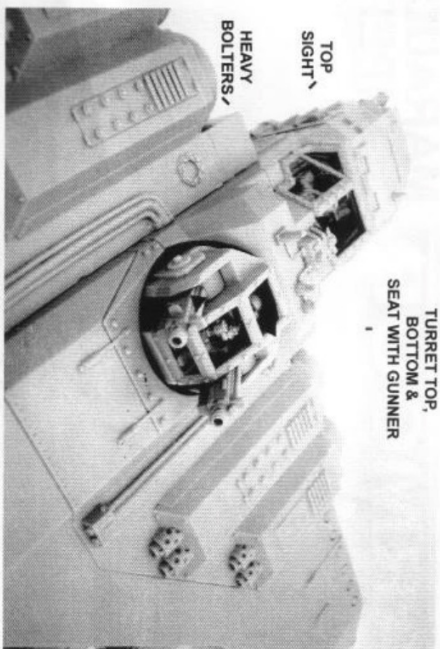

TURRET TOP,
BOTTOM &
SEAT WITH GUNNER

The landing gear can be built retracted by orienting parts 28-30 and gluing the skids directly to the fuselage

ASSEMBLY OPTIONS