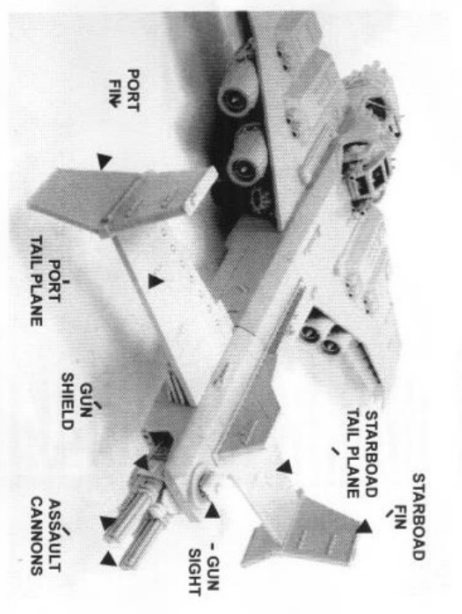

Free Downloads of Build Instructions,
Assembly Booklets & How To Guides

BuildInstructions.com

IMPERIAL™ ARMOUR

MARAUDER DESTROYER IMPERIAL BOMBER

STARBOARD
WING

FUSELAGE
TOP

TAIL
SPINE

FUSELAGE REAR

FUSELAGE
BOTTOM

PORT WING

STARBOARD
FIN

STARBOARD
TAIL PLANE

PORT
FIN

PORT
TAIL PLANE

GUN
SHIELD

ASSAULT
CANNONS

Forge World, Games Workshop, Willow Road, Lenton, Nottingham, NG7 2WS, UK. Tel. 0044 (0)115 916 8177

IMPERIAL™ ARMOUR

MARAUDER DESTROYER IMPERIAL BOMBER

COMPONENTS LIST

1. Fuselage Top
2. Fuselage Bottom
3. Fuselage Front
4. Port Wing
5. Starboard Wing
6. Bomb Bay Doors (x2)
7. Nose
8. Triple Autocannons (x2)
9. Fuselage Rear
10. Assault Cannons (x2)
11. Gun Sight
12. Gun Mount
13. Gun Shield
14. Heavy Bolter (x2)
15. Doors (x2)
16. Mid Turret Top
17. Mid Turret Bottom
18. Tail Spine
19. Port Tail Fin
20. Starboard Tail Fin
21. Port Tail Plane
22. Starboard Tail Plane
23. Engine (x4)
24. Engine Exhaust (x4)
25. Engine Extension (x2)
26. Port Flap
27. Starboard Flap
28. Front Undercarriage Leg
29. Port Undercarriage Leg
30. Starboard Undercarriage Leg
31. Skids (x3)
32. Pilot
33. Navigator
34. Navigator's Seat
35. Cockpit
36. Ladder
37. Mid Gunner's Seat with Gunner
38. Top Sight
39. Port Thruster
40. Starboard Thruster
41. Bomb Sight
42. Clear Glazing Sheet

NAVIGATOR
NAVIGATOR'S
SEAT

PILOT
COCKPIT
LADDER

NOSE
CANOPY FRAME
FUSELAGE
FRONT
AUTOCANNONS
DOOR

TURRET TOP,
BOTTOM &
SEAT WITH GUNNER

The landing gear can be built retracted by orienting parts 28-30 and gluing the skids directly to the fuselage