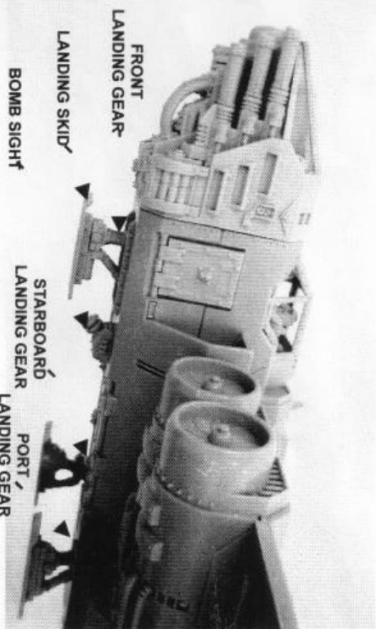

FRONT
LANDING GEAR
LANDING SKID
BOMB SIGHT
STARBOARD
LANDING GEAR
PORT
LANDING GEAR

This kit contains all the pieces required to produce the Marauder Destroyer Bomber.
To glue the resin pieces together use Citadel Super Glue.

NOTE: We have cast this kit using the most advanced techniques and the best quality resin, but due to the nature of the casting process your model may contain very slight air bubbles. These can easily be filled with model filler or super glue. Any slight warpage of thin parts can easily be corrected by immersing the part in hot tap water for about 1 minute then carefully bending it back into shape.

THIS IS NOT A TOY

Not suitable for children under 15 years of age.

WARNING: Resin dust can be harmful if inhaled. Always wear a dust mask or respirator when sanding or sawing resin parts.

Product code : IA-NAV-F-006

The copyright on the model designs and components within this box is the exclusive property of Games Workshop Ltd. Copyright Games Workshop Ltd., 2000. All rights reserved.