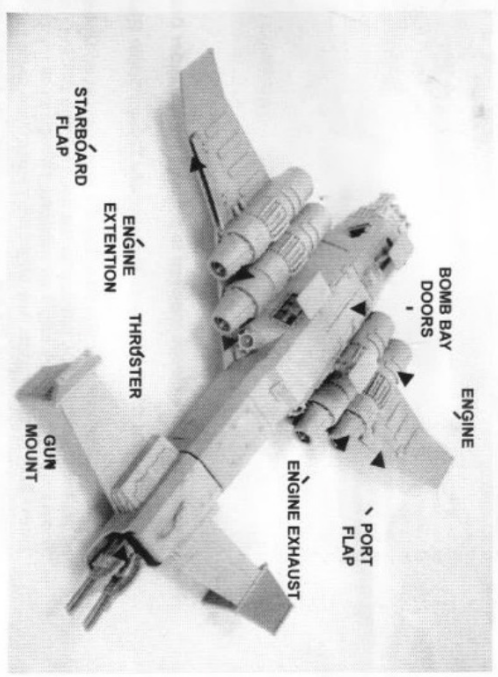

FUSELAGE
BOTTOM

PORT WING

STARBOARD
FIN

STARBOARD
TAIL PLANE

PORT
FIN

PORT
TAIL PLANE

GUN
SHIELD

ASSAULT
CANNONS

- GUN
SIGHT

ENGINE

BOMB BAY
DOORS

PORT
FLAP

ENGINE EXHAUST

ENGINE
EXTENSION

THRUSTER

GUN
MOUNT

Forge World, Games Workshop, Willow Road, Lenton, Nottingham, NG7 2WS, UK. Tel. 0044 (0)115 916 8177

IMPERIAL™ ARMOUR

MARAUDER DESTROYER IMPERIAL BOMBER

COMPONENTS LIST

1. Fuselage Top
2. Fuselage Bottom
3. Fuselage Front
4. Port Wing
5. Starboard Wing
6. Bomb Bay Doors (x2)
7. Nose
8. Triple Autocannons (x2)
9. Fuselage Rear
10. Assault Cannons (x2)
11. Gun Sight
12. Gun Mount
13. Gun Shield
14. Heavy Bolter (x2)
15. Doors (x2)
16. Mid Turret Top
17. Mid Turret Bottom
18. Tail Spine
19. Port Tail Fin
20. Starboard Tail Fin
21. Port Tail Plane
22. Starboard Tail Plane
23. Engine (x4)
24. Engine Exhaust (x4)
25. Engine Extension (x2)
26. Port Flap
27. Starboard Flap
28. Front Undercarriage Leg
29. Port Undercarriage Leg
30. Starboard Undercarriage Leg
31. Skids (x3)
32. Pilot
33. Navigator
34. Navigator's Seat
35. Cockpit
36. Ladder
37. Mid Gunner's Seat with Gunner
38. Top Sight
39. Port Thruster
40. Starboard Thruster
41. Bomb Sight
42. Clear Glazing Sheet