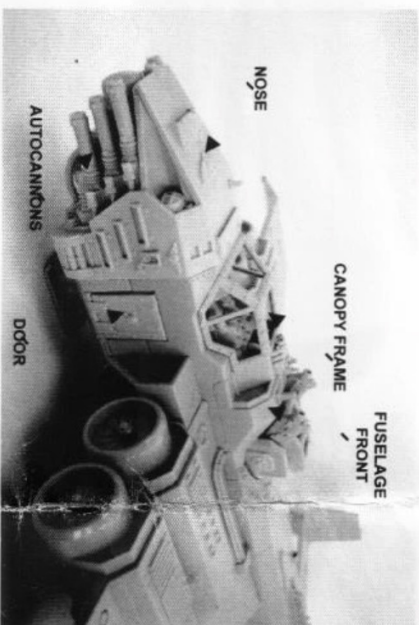

Forge World, Games Workshop, Willow Road, Lenton, Nottingham, NG7 2WS, UK. Tel. 0044 (0)115 916 8177

IMPERIAL™ ARMOUR

MARAUDER DESTROYER IMPERIAL BOMBER

COMPONENTS LIST

1. Fuselage Top
2. Fuselage Bottom
3. Fuselage Front
4. Port Wing
5. Starboard Wing
6. Bomb Bay Doors (x2)
7. Nose
8. Triple Autocannons (x2)
9. Fuselage Rear
10. Assault Cannons (x2)
11. Gun Sight
12. Gun Mount
13. Gun Shield
14. Heavy Bolter (x2)
15. Doors (x2)
16. Mid Turret Top
17. Mid Turret Bottom
18. Tail Spine
19. Port Tail Fin
20. Starboard Tail Fin
21. Port Tail Plane
22. Starboard Tail Plane
23. Engine (x4)
24. Engine Exhaust (x4)
25. Engine Extension (x2)
26. Port Flap
27. Starboard Flap
28. Front Undercarriage Leg
29. Port Undercarriage Leg
30. Starboard Undercarriage Leg
31. Skids (x3)
32. Pilot
33. Navigator
34. Navigator's Seat
35. Cockpit
36. Ladder
37. Mid Gunner's Seat with Gunner
38. Top Sight
39. Port Thruster
40. Starboard Thruster
41. Bomb Sight
42. Clear Glazing Sheet

NAVIGATOR
NAVIGATOR'S
SEAT

PILOT
COCKPIT
LADDER

NOSE
CANOPY FRAME
FUSELAGE
FRONT
AUTOCANNONS
DOOR

TURRET TOP,
BOTTOM &
SEAT WITH GUNNER

The landing gear can be built retracted by orienting parts 28-30 and gluing the skids directly to the fuselage