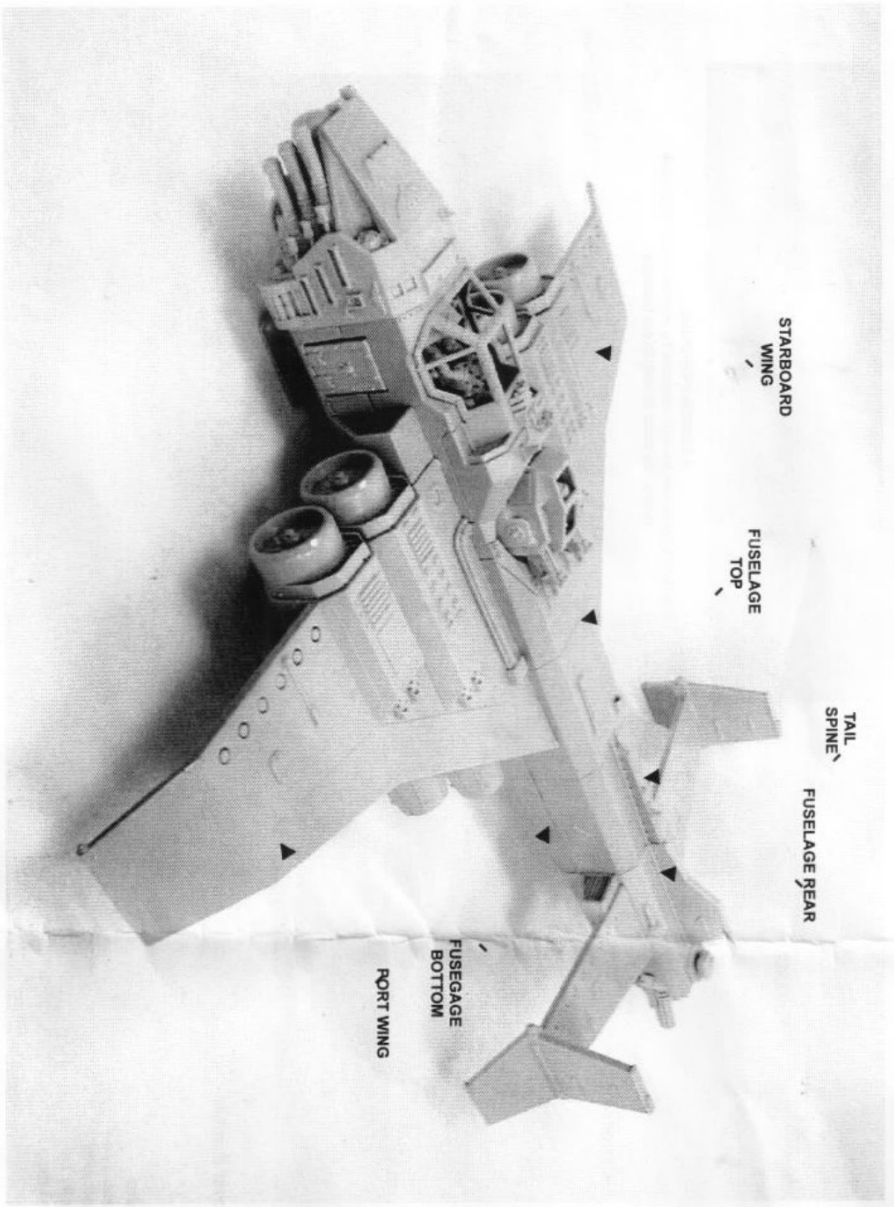

Free Downloads of Build Instructions,
Assembly Booklets & How To Guides

BuildInstructions.com

IMPERIAL™ ARMOUR

MARAUDER DESTROYER IMPERIAL BOMBER

STARBOARD
WING

FUSELAGE
TOP

TAIL
SPINE

FUSELAGE REAR

FUSELAGE
BOTTOM

PORT WING

STARBOARD
FIN

STARBOARD
TAIL PLANE

PORT
FIN

PORT
TAIL PLANE

GUN
SHIELD

ASSAULT
CANNONS

Forge World, Games Workshop, Willow Road, Lenton, Nottingham, NG7 2WS, UK. Tel. 0044 (0)115 916 8177

IMPERIAL™ ARMOUR

MARAUDER DESTROYER IMPERIAL BOMBER

COMPONENTS LIST

1. Fuselage Top
2. Fuselage Bottom
3. Fuselage Front
4. Port Wing
5. Starboard Wing
6. Bomb Bay Doors (x2)
7. Nose
8. Triple Autocannons (x2)
9. Fuselage Rear
10. Assault Cannons (x2)
11. Gun Sight
12. Gun Mount
13. Gun Shield
14. Heavy Bolter (x2)
15. Doors (x2)
16. Mid Turret Top
17. Mid Turret Bottom
18. Tail Spine
19. Port Tail Fin
20. Starboard Tail Fin
21. Port Tail Plane
22. Starboard Tail Plane
23. Engine (x4)
24. Engine Exhaust (x4)
25. Engine Extension (x2)
26. Port Flap
27. Starboard Flap
28. Front Undercarriage Leg
29. Port Undercarriage Leg
30. Starboard Undercarriage Leg
31. Skids (x3)
32. Pilot
33. Navigator
34. Navigator's Seat
35. Cockpit
36. Ladder
37. Mid Gunner's Seat with Gunner
38. Top Sight
39. Port Thruster
40. Starboard Thruster
41. Bomb Sight
42. Clear Glazing Sheet

NAVIGATOR
NAVIGATOR'S
SEAT

PILOT
COCKPIT
LADDER

NOSE
CANOPY FRAME
FUSELAGE
FRONT
AUTOCANNONS
DOOR

TURRET TOP,
BOTTOM &
SEAT WITH GUNNER

The landing gear can be built retracted by orienting parts 28-30 and gluing the skids directly to the fuselage