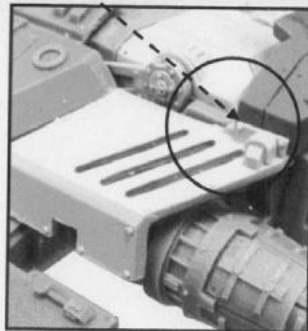

The copyright on the model designs and components within this box is the exclusive property of Games Workshop Ltd. Copyright Games Workshop Ltd., 2004. All rights reserved.

Product code : IA-NAV-F-008

Forge World, Games Workshop, Willow Road, Lenton, Nottingham, NG7 2WS, UK. Tel. 0044 (0)115 916 8177