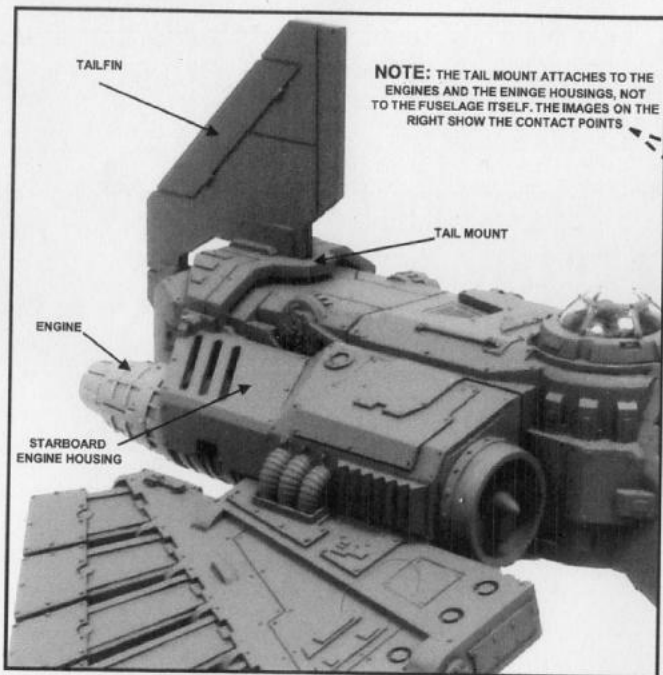

The copyright on the model designs and components within this box is the exclusive property of Games Workshop Ltd. Copyright Games Workshop Ltd., 2004. All rights reserved.

Product code : IA-NAV-F-008

Forge World, Games Workshop, Willow Road, Lenton, Nottingham, NG7 2WS, UK. Tel. 0044 (0)115 916 8177