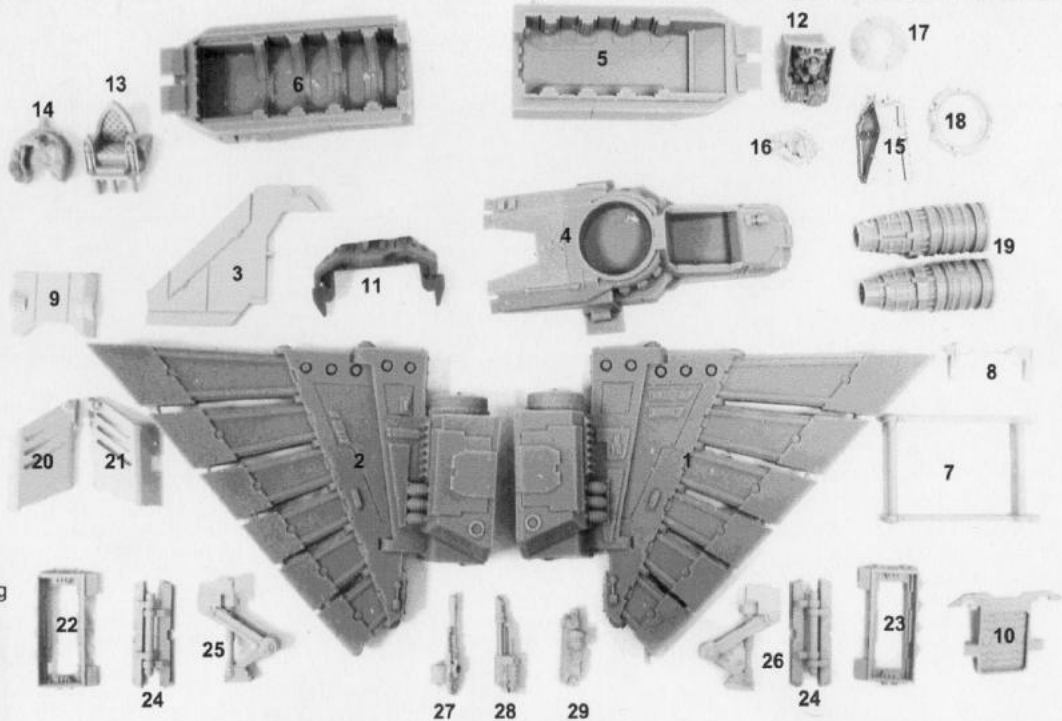

IMPERIAL ARMOUR

AQUILA LANDER

NOTE: We have included a sheet of Perspex and 2 Perspex Domes that you can cut to fit the cockpit windows. Do not use Superglue to attach these to the model.

COMPONENTS LIST

1. Starboard Wing
2. Port Wing
3. Tailfin
4. Nose
5. Lower Fuselage
6. Upper Fuselage
7. Swing Arm Frame
8. Passenger Compartment Clamp
9. Swing Arm Clamp
10. Interior Door
11. Tail Mount
12. Cockpit
13. Throne
14. Control Console
15. Canopy Frame
16. Commander
17. Dome Frame
18. Dome Ring
19. Engines (x2)
20. Starboard Engine Housing
21. Port Engine Housing
22. Starboard Undercarriage Housing
23. Port Undercarriage Housing
24. Landing Feet (x2)
25. Starboard Landing Leg
26. Port Landing Leg
27. Autocannon
28. Multilaser
29. Heavy Bolter

This kit contains all the pieces required to produce the Aquila Lander
To glue the resin pieces together use Citadel Super Glue.

NOTE: We have cast this kit using the most advanced techniques and the best quality resin, but due to the nature of the casting process your model may contain very slight air bubbles. These can easily be filled with model filler or super glue. Any slight warpage of thin parts can easily be corrected by immersing the part in hot tap water for about 1 minute then carefully bending it back into shape.

THIS IS NOT A TOY

Not suitable for children under 15 years of age.

WARNING: Resin dust can be harmful if inhaled. Always wear a dust mask or respirator when sanding or sawing resin parts.

Product code : IA-NAV-F-008

Forge World, Games Workshop, Willow Road, Lenton, Nottingham, NG7 2WS, UK. Tel. 0044 (0)115 916 8177