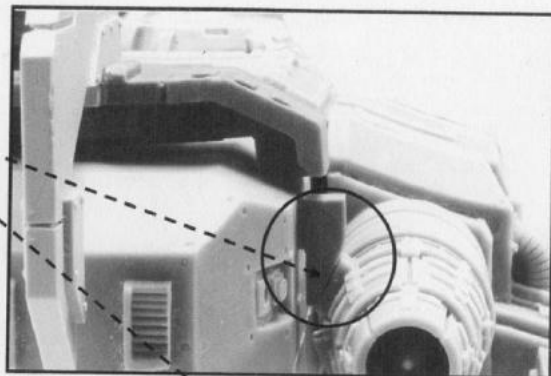

The copyright on the model designs and components within this box is the exclusive property of Games Workshop Ltd. Copyright Games Workshop Ltd., 2004. All rights reserved.

Product code : IA-NAV-F-008

Forge World, Games Workshop, Willow Road, Lenton, Nottingham, NG7 2WS, UK. Tel. 0044 (0)115 916 8177