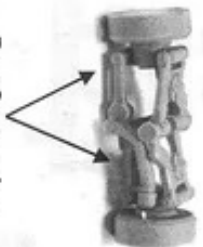

Rear Suspension