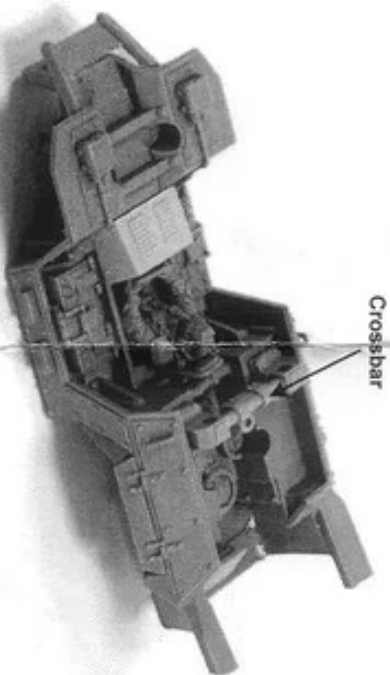

Free Downloads of Build Instructions,
Assembly Booklets & How To Guides

BuildInstructions.com

IMPERIAL™ ARMOUR

TAUROS ASSAULT

TAUROS VENATOR COMPONENTS

1. Steering Wheel
2. Steering Wheel with arms
3. Steering arm x2
4. Chassis
5. Right Rear Wheel
6. Left Rear Wheel
7. Crossbar
8. Gun Handles
9. Instrument Pod
10. Roll Cage
11. Left Tail Light
12. Right Tail Light
13. Right Front Wheel
14. Left Front Wheel
15. Front Guard
16. Flamer Canister
17. Heavy Flamer
18. Gunner Hands
19. Right Grenade Belt
20. Left Grenade Belt
21. Left Grenade Magazine
22. Right Grenade Magazine
23. Grenade Launcher
24. Left Running Board
25. Right Running Board
26. Gunner Torso
27. Gunner legs
28. Driver
29. Rear Suspension x2
30. Left Front Suspension
31. Right Front Suspension

To glue the resin pieces either together use Citadel/Super Glue.

NOTE: We have cast this conversion kit using the most advanced techniques and the best quality resin, but due to the nature of the casting process your model may contain very slight air bubbles. These can easily be filled with model filler or super glue. Any slight warppage of thin parts can easily be corrected by immersing the part in hot tap water for about 1 minute then carefully bending it back into shape.

Front Suspension

Rear Suspension

Instrument Pod

Front Guard

Steering Arm
(mount the hole on the steering arm to the small peg on the suspension arm)

Running Boards

Steering Wheel
With hands

Driver

TAUROS ASSAULT

Product code : IA-ELY-T-003

99590105290

IMPERIAL™ ARMOUR

TAUROS ASSAULT

Product code : IA-ELY-T-003

99590105290

Grenade Launcher