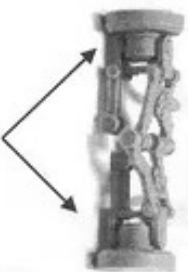

Free Downloads of Build Instructions,
Assembly Booklets & How To Guides

BuildInstructions.com

IMPERIAL™ ARMOUR

TAUROS ASSAULT

TAUROS VENATOR COMPONENTS

1. Steering Wheel
2. Steering Wheel with arms
3. Steering arm x2
4. Chassis
5. Right Rear Wheel
6. Left Rear Wheel
7. Crossbar
8. Gun Handles
9. Instrument Pod
10. Roll Cage
11. Left Tail Light
12. Right Tail Light
13. Right Front Wheel
14. Left Front Wheel
15. Front Guard
16. Flamer Canister
17. Heavy Flamer
18. Gunner Hands
19. Right Grenade Belt
20. Left Grenade Belt
21. Left Grenade Magazine
22. Right Grenade Magazine
23. Grenade Launcher
24. Left Running Board
25. Right Running Board
26. Gunner Torso
27. Gunner legs
28. Driver
29. Rear Suspension x2
30. Left Front Suspension
31. Right Front Suspension

To glue the resin pieces either together use Citadel/Super Glue.

NOTE: We have cast this conversion kit using the most advanced techniques and the best quality resin, but due to the nature of the casting process your model may contain very slight air bubbles. These can easily be filled with model filler or super glue. Any slight warppage of thin parts can easily be corrected by immersing the part in hot tap water for about 1 minute then carefully bending it back into shape.

99590105290

IMPERIAN™ ARMOUR

As part of the casting process the suspension components (along with other components) may have areas of resin flash between the arms which will need to be carefully removed.