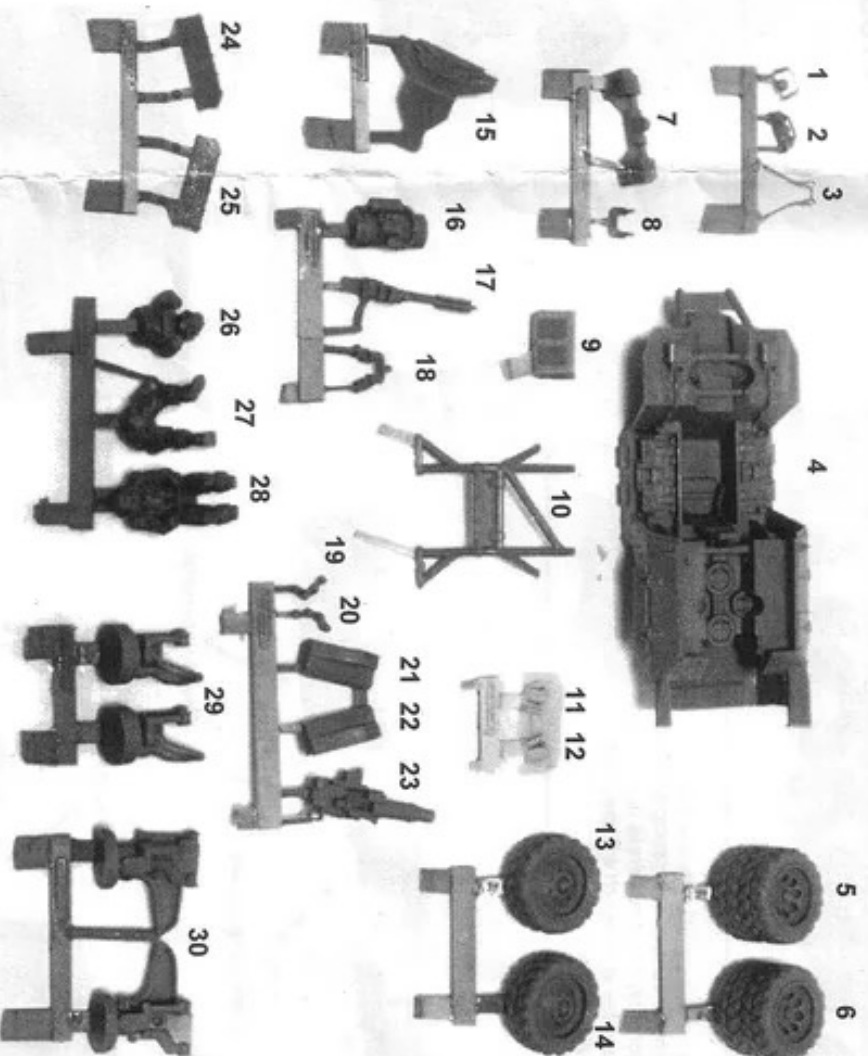

Free Downloads of Build Instructions,
Assembly Booklets & How To Guides

BuildInstructions.com

IMPERIAL™ ARMOUR

TAUROS ASSAULT

TAUROS VENATOR COMPONENTS

1. Steering Wheel
2. Steering Wheel with arms
3. Steering arm x2
4. Chassis
5. Right Rear Wheel
6. Left Rear Wheel
7. Crossbar
8. Gun Handles
9. Instrument Pod
10. Roll Cage
11. Left Tail Light
12. Right Tail Light
13. Right Front Wheel
14. Left Front Wheel
15. Front Guard
16. Flamer Canister
17. Heavy Flamer
18. Gunner Hands
19. Right Grenade Belt
20. Left Grenade Belt
21. Left Grenade Magazine
22. Right Grenade Magazine
23. Grenade Launcher
24. Left Running Board
25. Right Running Board
26. Gunner Torso
27. Gunner legs
28. Driver
29. Rear Suspension x2
30. Left Front Suspension
31. Right Front Suspension

To glue the resin pieces either together use Citadel/Super Glue.

NOTE: We have cast this conversion kit using the most advanced techniques and the best quality resin, but due to the nature of the casting process your model may contain very slight air bubbles. These can easily be filled with model filler or super glue. Any slight warppage of thin parts can easily be corrected by immersing the part in hot tap water for about 1 minute then carefully bending it back into shape.