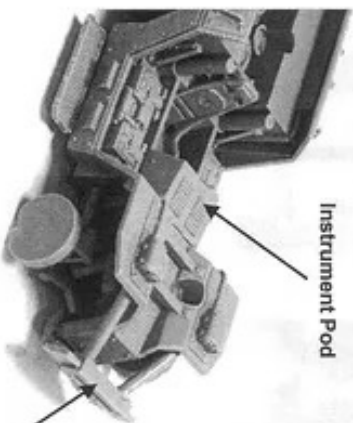

To glue the resin pieces either together use Citadel/Super Glue.

NOTE: We have cast this conversion kit using the most advanced techniques and the best quality resin, but due to the nature of the casting process your model may contain very slight air bubbles. These can easily be filled with model filler or super glue. Any slight warppage of thin parts can easily be corrected by immersing the part in hot tap water for about 1 minute then carefully bending it back into shape.

99590105290

IMPERIAN™ ARMOUR

As part of the casting process the suspension components (along with other components) may have areas of resin flash between the arms which will need to be carefully removed.

Front Suspension

Rear Suspension

Instrument Pod

Front Guard

Steering Arm
(mount the hole on the steering arm to the small peg on the suspension arm)

Running Boards

Steering Wheel
With hands

Driver