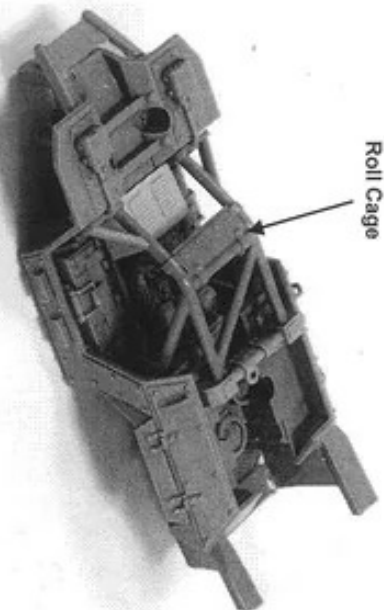

Front Suspension

Rear Suspension

Instrument Pod

Front Guard

Steering Arm
(mount the hole on the steering arm to the small peg on the suspension arm)

Running Boards

Steering Wheel
With hands

Driver

TAUROS ASSAULT

Product code : IA-ELY-T-003

99590105290

IMPERIAL™ ARMOUR

TAUROS ASSAULT

Product code : IA-ELY-T-003

99590105290

Grenade Launcher