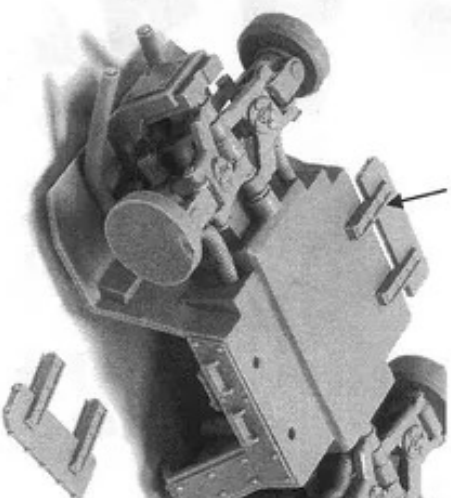

To glue the resin pieces either together use Citadel/Super Glue.

NOTE: We have cast this conversion kit using the most advanced techniques and the best quality resin, but due to the nature of the casting process your model may contain very slight air bubbles. These can easily be filled with model filler or super glue. Any slight warppage of thin parts can easily be corrected by immersing the part in hot tap water for about 1 minute then carefully bending it back into shape.

99590105290

IMPERIAN™ ARMOUR

As part of the casting process the suspension components (along with other components) may have areas of resin flash between the arms which will need to be carefully removed.

Front Suspension

Rear Suspension

Instrument Pod

Front Guard

Steering Arm
(mount the hole on the steering arm to the small peg on the suspension arm)

Running Boards

Steering Wheel
With hands

Driver