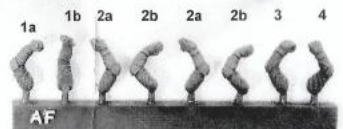

IMPERIAL ARMOUR

ELYSIAN MELTAGUN SQUAD

Product code : IA-GUA-I-015/016

Constructing Elysians

Before assembling the models ensure that the parts are neatly trimmed and cleaned. Gluing the legs to the base first gives a good starting point. We recommend that you Bluetack the model in the pose you would like first before attempting to glue the model together.

TIP: Heating areas of the model such as the collar or arms with hot air or water can soften those parts allowing additional reposing of the model.

IA-GUA-I-015 comes with Grav-chutes. These attach to the recess in the back of the torso.

This kit contains all the pieces required to produce an Elysian Meltagun Squad

To glue the resin pieces together use Citadel Super Glue.

NOTE: We have cast this kit using the most advanced techniques and the best quality resin, but due to the nature of the casting process your model may contain very slight air bubbles. These can easily be filled with model filler or super glue. Any slight warpage of thin parts can easily be corrected by immersing the part in hot tap water for about 1 minute then carefully bending it back into shape.

THIS IS NOT A TOY

Not suitable for children under 15 years of age.

WARNING: Resin dust can be harmful if inhaled. Always wear a dust mask or respirator when sanding or sawing resin parts.

Forge World, Games Workshop, Willow Road, Lenton, Nottingham, NG7 2WS, UK. Tel. 0044 (0)115 916 8177