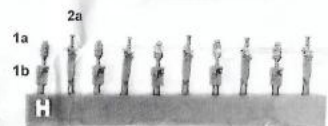

IMPERIAL ARMOUR

ELYSIAN MELTAGUN SQUAD

Product code : IA-GUA-I-015/016

Constructing Elysians

Before assembling the models ensure that the parts are neatly trimmed and cleaned. Gluing the legs to the base first gives a good starting point. We recommend that you Bluetack the model in the pose you would like first before attempting to glue the model together.

TIP: Heating areas of the model such as the collar or arms with hot air or water can soften those parts allowing additional reposing of the model.

IA-GUA-I-015 comes with Grav-chutes. These attach to the recess in the back of the torso.

This kit contains all the pieces required to produce an Elysian Meltagun Squad

To glue the resin pieces together use Citadel Super Glue.

NOTE: We have cast this kit using the most advanced techniques and the best quality resin, but due to the nature of the casting process your model may contain very slight air bubbles. These can easily be filled with model filler or super glue. Any slight warpage of thin parts can easily be corrected by immersing the part in hot tap water for about 1 minute then carefully bending it back into shape.

THIS IS NOT A TOY

Not suitable for children under 15 years of age.

WARNING: Resin dust can be harmful if inhaled. Always wear a dust mask or respirator when sanding or sawing resin parts.

Forge World, Games Workshop, Willow Road, Lenton, Nottingham, NG7 2WS, UK. Tel. 0044 (0)115 916 8177