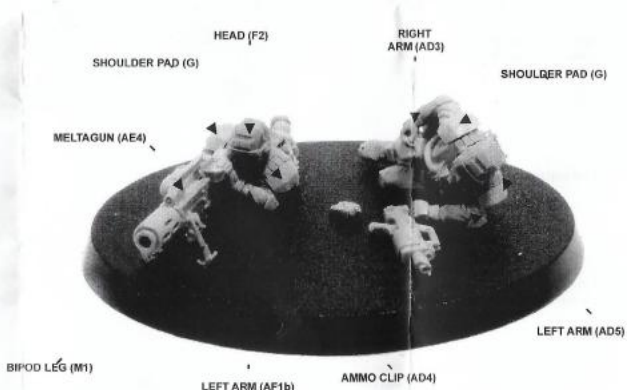

IMPERIAL ARMOUR™

ELYSIAN MELTAGUN SQUAD

Forge World, Games Workshop, Willow Road, Lenton, Nottingham, NG7 2WS, UK. Tel. 0044 (0)115 916 8177