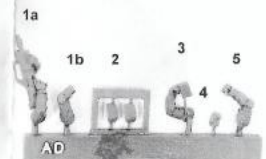

IMPERIAL ARMOUR

ELYSIAN MELTAGUN SQUAD

Product code : IA-GUA-I-015/016

Constructing Elysians

Before assembling the models ensure that the parts are neatly trimmed and cleaned. Gluing the legs to the base first gives a good starting point. We recommend that you Bluetack the model in the pose you would like first before attempting to glue the model together.

TIP: Heating areas of the model such as the collar or arms with hot air or water can soften those parts allowing additional reposing of the model.

IA-GUA-I-015 comes with Grav-chutes. These attach to the recess in the back of the torso.

This kit contains all the pieces required to produce an Elysian Meltagun Squad

To glue the resin pieces together use Citadel Super Glue.

NOTE: We have cast this kit using the most advanced techniques and the best quality resin, but due to the nature of the casting process your model may contain very slight air bubbles. These can easily be filled with model filler or super glue. Any slight warpage of thin parts can easily be corrected by immersing the part in hot tap water for about 1 minute then carefully bending it back into shape.

THIS IS NOT A TOY

Not suitable for children under 15 years of age.

WARNING: Resin dust can be harmful if inhaled. Always wear a dust mask or respirator when sanding or sawing resin parts.

Forge World, Games Workshop, Willow Road, Lenton, Nottingham, NG7 2WS, UK. Tel. 0044 (0)115 916 8177