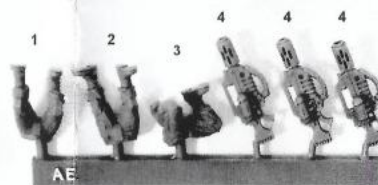

IMPERIAL ARMOUR

ELYSIAN MELTAGUN SQUAD

Product code : IA-GUA-I-015/016

Constructing Elysians

Before assembling the models ensure that the parts are neatly trimmed and cleaned. Gluing the legs to the base first gives a good starting point. We recommend that you Bluetack the model in the pose you would like first before attempting to glue the model together.

TIP: Heating areas of the model such as the collar or arms with hot air or water can soften those parts allowing additional reposing of the model.

IA-GUA-I-015 comes with Grav-chutes. These attach to the recess in the back of the torso.

This kit contains all the pieces required to produce an Elysian Meltagun Squad

To glue the resin pieces together use Citadel Super Glue.

NOTE: We have cast this kit using the most advanced techniques and the best quality resin, but due to the nature of the casting process your model may contain very slight air bubbles. These can easily be filled with model filler or super glue. Any slight warpage of thin parts can easily be corrected by immersing the part in hot tap water for about 1 minute then carefully bending it back into shape.

THIS IS NOT A TOY

Not suitable for children under 15 years of age.

WARNING: Resin dust can be harmful if inhaled. Always wear a dust mask or respirator when sanding or sawing resin parts.

Forge World, Games Workshop, Willow Road, Lenton, Nottingham, NG7 2WS, UK. Tel. 0044 (0)115 916 8177