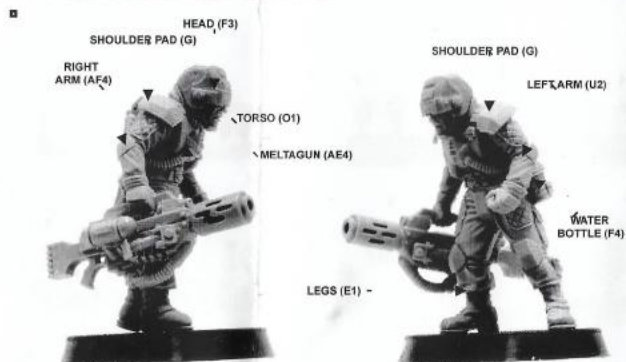

IMPERIAL ARMOUR™

ELYSIAN MELTAGUN SQUAD

Forge World, Games Workshop, Willow Road, Lenton, Nottingham, NG7 2WS, UK. Tel. 0044 (0)115 916 8177