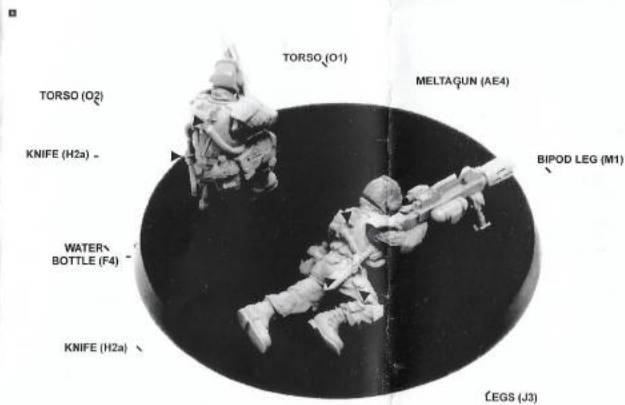

IMPERIAL ARMOUR™

ELYSIAN MELTAGUN SQUAD

Forge World, Games Workshop, Willow Road, Lenton, Nottingham, NG7 2WS, UK. Tel. 0044 (0)115 916 8177