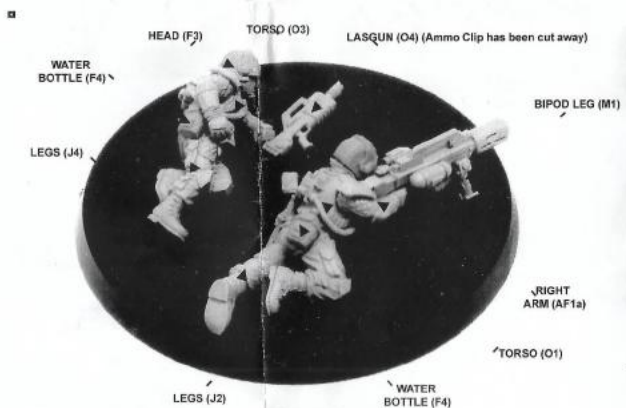

IMPERIAL ARMOUR™

ELYSIAN MELTAGUN SQUAD

Forge World, Games Workshop, Willow Road, Lenton, Nottingham, NG7 2WS, UK. Tel. 0044 (0)115 916 8177