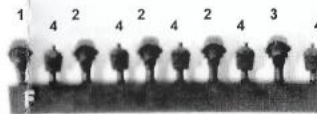

Forge World, Games Workshop, Willow Road, Lenton, Nottingham, NG7 2WS, UK. Tel. 0044 (0)115 916 8177