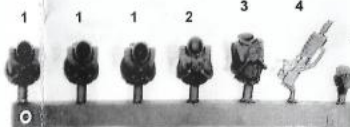

IMPERIAL ARMOUR

ELYSIAN MELTAGUN SQUAD

Product code : IA-GUA-I-015/016

Constructing Elysians

Before assembling the models ensure that the parts are neatly trimmed and cleaned. Gluing the legs to the base first gives a good starting point. We recommend that you Bluetack the model in the pose you would like first before attempting to glue the model together.

TIP: Heating areas of the model such as the collar or arms with hot air or water can soften those parts allowing additional reposing of the model.

IA-GUA-I-015 comes with Grav-chutes. These attach to the recess in the back of the torso.

This kit contains all the pieces required to produce an Elysian Meltagun Squad

To glue the resin pieces together use Citadel Super Glue.

NOTE: We have cast this kit using the most advanced techniques and the best quality resin, but due to the nature of the casting process your model may contain very slight air bubbles. These can easily be filled with model filler or super glue. Any slight warpage of thin parts can easily be corrected by immersing the part in hot tap water for about 1 minute then carefully bending it back into shape.

THIS IS NOT A TOY

Not suitable for children under 15 years of age.

WARNING: Resin dust can be harmful if inhaled. Always wear a dust mask or respirator when sanding or sawing resin parts.

Forge World, Games Workshop, Willow Road, Lenton, Nottingham, NG7 2WS, UK. Tel. 0044 (0)115 916 8177