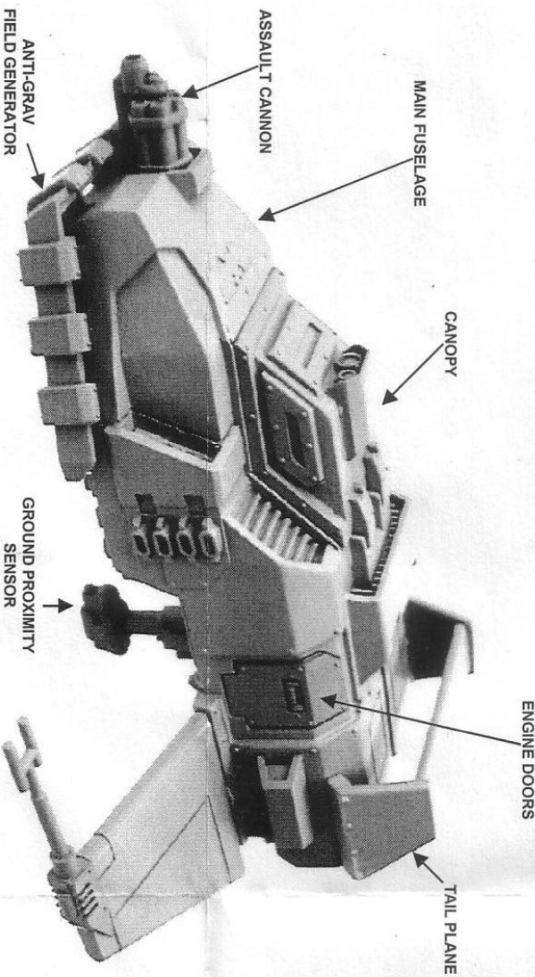

## SPACE MARINE LAND SPEEDER TEMPEST

### COMPONENTS LIST

1. Main Fuselage
2. Canopy
3. Assault Cannon
4. Anti-grav Field Generator
5. Ground Proximity Sensor
6. Tail Plane
7. Port & Starboard Engine Doors
8. Wings x2
9. Sensors x2
10. Engine Exhausts
11. Space Marine Pilot (3 parts)
12. Instrument Panel

This kit contains all the pieces required to produce the Land Speeder Tempest.  
To glue the resin pieces together use Citadel® Super Glue.

**NOTE:** We have cast this kit using the most advanced techniques and the best quality resin, but due to the nature of the casting process your model may contain very slight air bubbles. These can easily be filled with model filler or super glue. Any slight warpage of thin parts can easily be corrected by immersing the part in hot tap water for about 1 minute then carefully bending it back into shape.