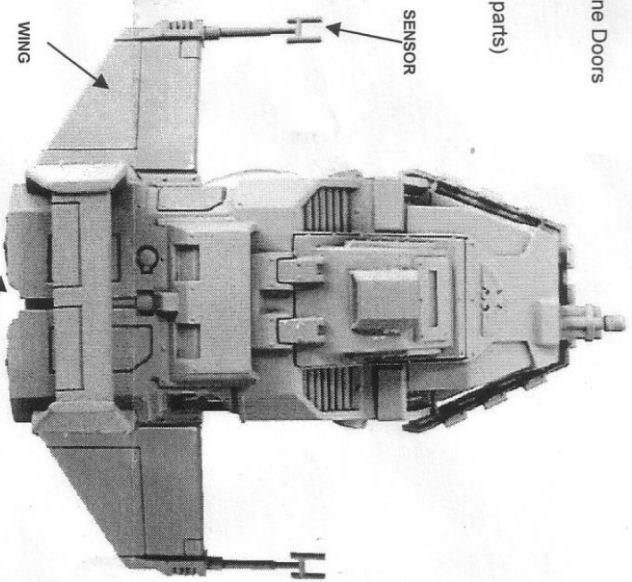

### COMPONENTS LIST

1. Main Fuselage
2. Canopy
3. Assault Cannon
4. Anti-grav Field Generator
5. Ground Proximity Sensor
6. Tail Plane
7. Port & Starboard Engine Doors
8. Wings x2
9. Sensors x2
10. Engine Exhausts
11. Space Marine Pilot (3 parts)
12. Instrument Panel