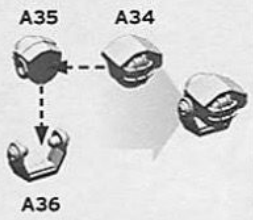

25f

OPTION 1 - PINTLE MOUNTED HAVOC LAUNCHER

OPTION 2 - PINTLE MOUNTED MULTI-MELTA

Pintle Mounted Heavy Bolter

Pintle Mounted Heavy Flamer

OPTION 3 - PINTLE MOUNTED COMBI-WEAPON

OPTION 4 - OPEN/CLOSED HATCH

COMMANDER/GUNNER BODY

OPTION 5 - COMMANDER

OPTION 6 - GUNNER

HULL MOUNTED OPTIONS

27a

27b

27c

27d