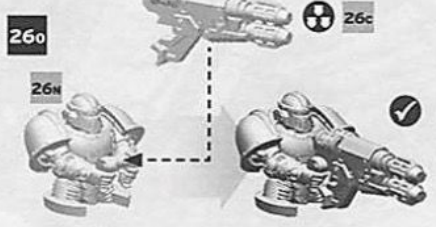

OPTION 6 - GUNNER