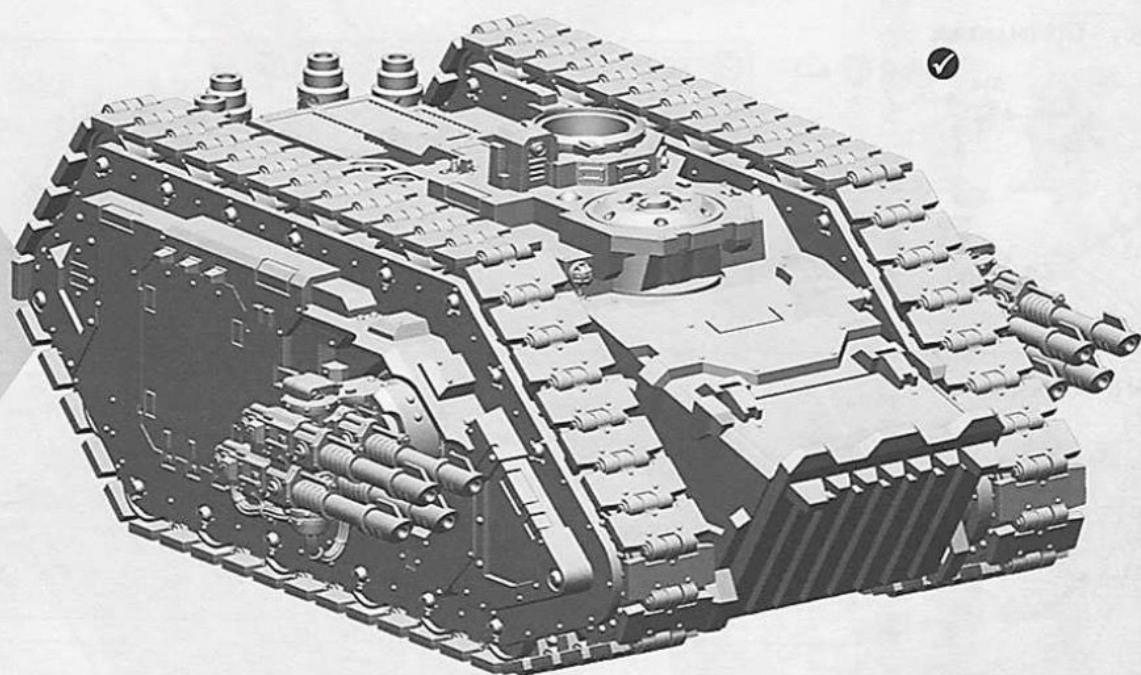

25f

OPTION 1 - PINTLE MOUNTED HAVOC LAUNCHER

OPTION 2 - PINTLE MOUNTED MULTI-MELTA

Pintle Mounted Heavy Bolter

Pintle Mounted Heavy Flamer

OPTION 3 - PINTLE MOUNTED COMBI-WEAPON

OPTION 4 - OPEN/CLOSED HATCH