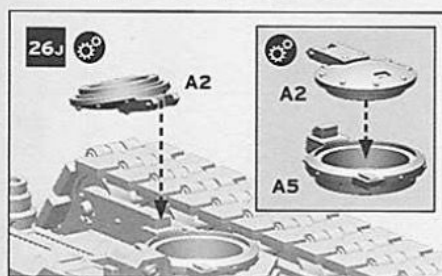

25f

OPTION 1 - PINTLE MOUNTED HAVOC LAUNCHER

OPTION 2 - PINTLE MOUNTED MULTI-MELTA

Pintle Mounted Heavy Bolter

Pintle Mounted Heavy Flamer

OPTION 3 - PINTLE MOUNTED COMBI-WEAPON

OPTION 4 - OPEN/CLOSED HATCH

COMMANDER/GUNNER BODY

OPTION 5 - COMMANDER

OPTION 6 - GUNNER

HULL MOUNTED OPTIONS

27a

27b

27c

27d