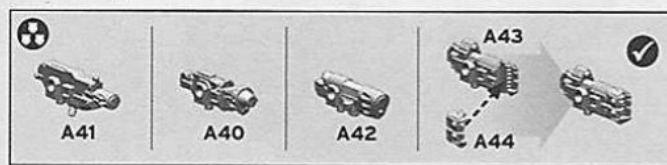

25f

OPTION 1 - PINTLE MOUNTED HAVOC LAUNCHER

OPTION 2 - PINTLE MOUNTED MULTI-MELTA

Pintle Mounted Heavy Bolter

Pintle Mounted Heavy Flamer

OPTION 3 - PINTLE MOUNTED COMBI-WEAPON

OPTION 4 - OPEN/CLOSED HATCH