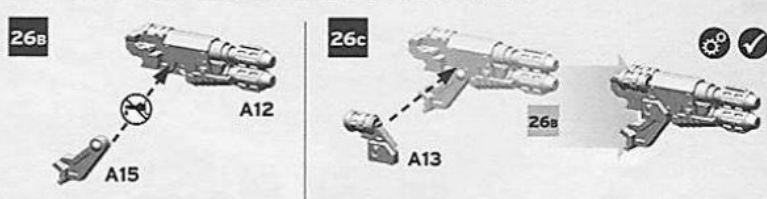

25f

OPTION 1 - PINTLE MOUNTED HAVOC LAUNCHER

OPTION 2 - PINTLE MOUNTED MULTI-MELTA

Pintle Mounted Heavy Bolter

Pintle Mounted Heavy Flamer

OPTION 3 - PINTLE MOUNTED COMBI-WEAPON

OPTION 4 - OPEN/CLOSED HATCH