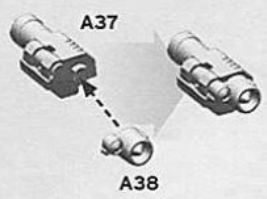

25f

OPTION 1 - PINTLE MOUNTED HAVOC LAUNCHER

OPTION 2 - PINTLE MOUNTED MULTI-MELTA

Pintle Mounted Heavy Bolter

Pintle Mounted Heavy Flamer

OPTION 3 - PINTLE MOUNTED COMBI-WEAPON

OPTION 4 - OPEN/CLOSED HATCH

COMMANDER/GUNNER BODY

OPTION 5 - COMMANDER

OPTION 6 - GUNNER

HULL MOUNTED OPTIONS

27a

27b

27c

27d