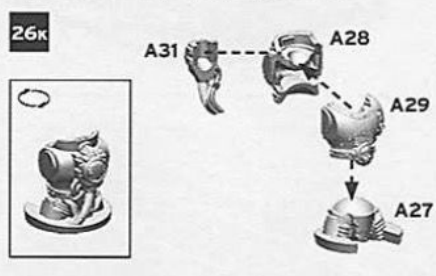

25f

OPTION 1 - PINTLE MOUNTED HAVOC LAUNCHER

OPTION 2 - PINTLE MOUNTED MULTI-MELTA

Pintle Mounted Heavy Bolter

Pintle Mounted Heavy Flamer

OPTION 3 - PINTLE MOUNTED COMBI-WEAPON

OPTION 4 - OPEN/CLOSED HATCH

COMMANDER/GUNNER BODY

OPTION 5 - COMMANDER

OPTION 6 - GUNNER

HULL MOUNTED OPTIONS

27a

27b

27c

27d