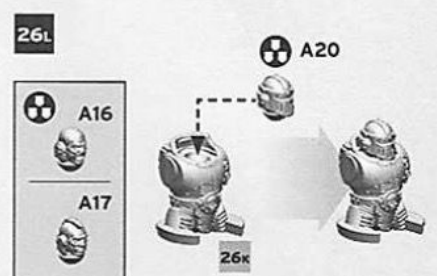

25f

OPTION 1 - PINTLE MOUNTED HAVOC LAUNCHER

OPTION 2 - PINTLE MOUNTED MULTI-MELTA

Pintle Mounted Heavy Bolter

Pintle Mounted Heavy Flamer

OPTION 3 - PINTLE MOUNTED COMBI-WEAPON

OPTION 4 - OPEN/CLOSED HATCH

COMMANDER/GUNNER BODY

OPTION 5 - COMMANDER

OPTION 6 - GUNNER

HULL MOUNTED OPTIONS

27a

27b

27c

27d