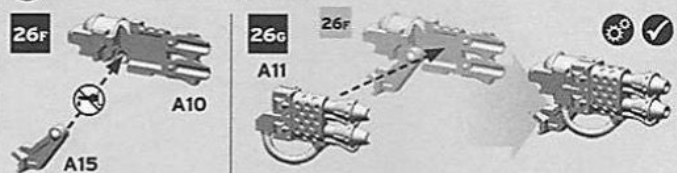

25f

OPTION 1 - PINTLE MOUNTED HAVOC LAUNCHER

OPTION 2 - PINTLE MOUNTED MULTI-MELTA

Pintle Mounted Heavy Bolter

Pintle Mounted Heavy Flamer

OPTION 3 - PINTLE MOUNTED COMBI-WEAPON

OPTION 4 - OPEN/CLOSED HATCH