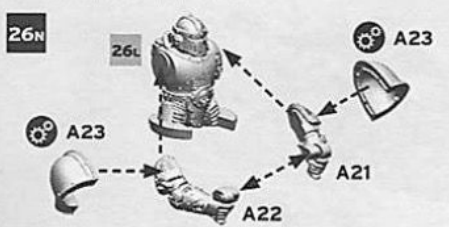

25f

OPTION 1 - PINTLE MOUNTED HAVOC LAUNCHER

OPTION 2 - PINTLE MOUNTED MULTI-MELTA

Pintle Mounted Heavy Bolter

Pintle Mounted Heavy Flamer

OPTION 3 - PINTLE MOUNTED COMBI-WEAPON

OPTION 4 - OPEN/CLOSED HATCH

COMMANDER/GUNNER BODY

OPTION 5 - COMMANDER

OPTION 6 - GUNNER

HULL MOUNTED OPTIONS

27a

27b

27c

27d