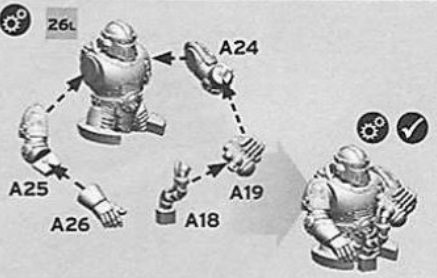

25f

OPTION 1 - PINTLE MOUNTED HAVOC LAUNCHER

OPTION 2 - PINTLE MOUNTED MULTI-MELTA

Pintle Mounted Heavy Bolter

Pintle Mounted Heavy Flamer

OPTION 3 - PINTLE MOUNTED COMBI-WEAPON

OPTION 4 - OPEN/CLOSED HATCH

COMMANDER/GUNNER BODY

OPTION 5 - COMMANDER

OPTION 6 - GUNNER

HULL MOUNTED OPTIONS

27a

27b

27c

27d