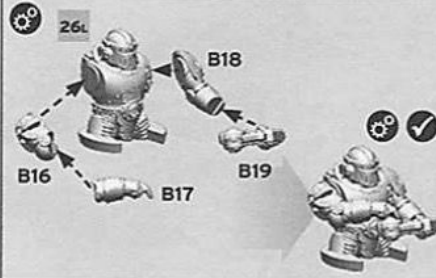

25f

OPTION 1 - PINTLE MOUNTED HAVOC LAUNCHER

OPTION 2 - PINTLE MOUNTED MULTI-MELTA

Pintle Mounted Heavy Bolter

Pintle Mounted Heavy Flamer

OPTION 3 - PINTLE MOUNTED COMBI-WEAPON

OPTION 4 - OPEN/CLOSED HATCH

COMMANDER/GUNNER BODY

OPTION 5 - COMMANDER

OPTION 6 - GUNNER

HULL MOUNTED OPTIONS

27a

27b

27c

27d