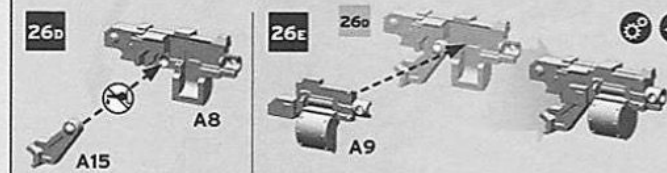

25f

OPTION 1 - PINTLE MOUNTED HAVOC LAUNCHER

OPTION 2 - PINTLE MOUNTED MULTI-MELTA

Pintle Mounted Heavy Bolter

Pintle Mounted Heavy Flamer

OPTION 3 - PINTLE MOUNTED COMBI-WEAPON

OPTION 4 - OPEN/CLOSED HATCH