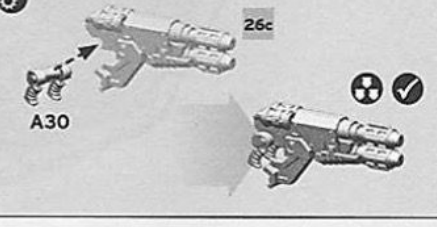

OPTION 6 - GUNNER