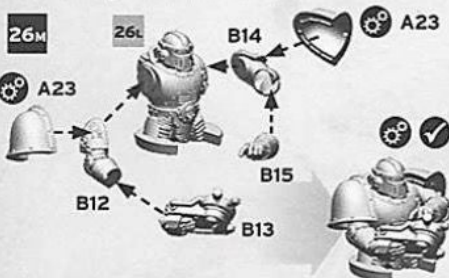

25f

OPTION 1 - PINTLE MOUNTED HAVOC LAUNCHER

OPTION 2 - PINTLE MOUNTED MULTI-MELTA

Pintle Mounted Heavy Bolter

Pintle Mounted Heavy Flamer

OPTION 3 - PINTLE MOUNTED COMBI-WEAPON

OPTION 4 - OPEN/CLOSED HATCH

COMMANDER/GUNNER BODY

OPTION 5 - COMMANDER

OPTION 6 - GUNNER

HULL MOUNTED OPTIONS

27a

27b

27c

27d