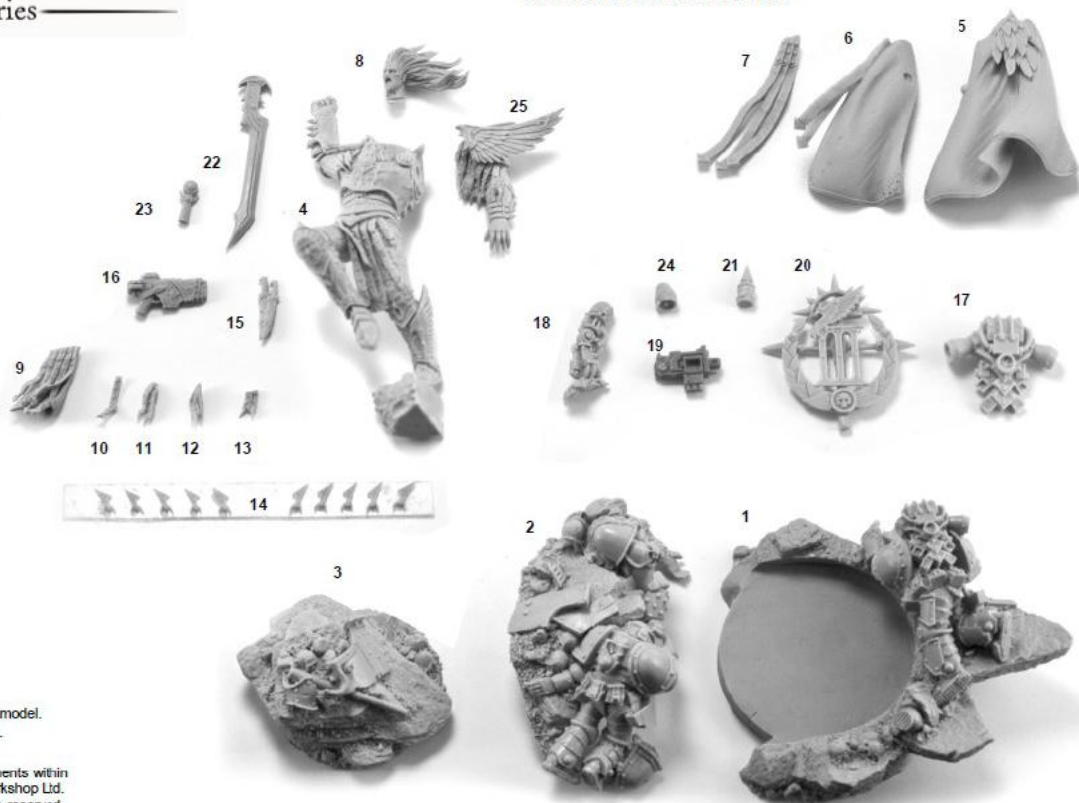

THE HORUS HERESY®

Character Series

FULGRIM – PRIMARCH OF THE EMPEROR'S CHILDREN

Product Code: 99560102152

FULGRIM COMPONENTS LIST

1. Scenic Base A1
2. Scenic Base A2
3. Fulgrim Base
4. Body
5. Cloak B1
6. Cloak B2
7. Cloak Tassels
8. Head
9. Rear Loin Cloth
10. Pteruges C1
11. Pteruges C2
12. Pteruges C3
13. Pteruges C4
14. Lappet Sprue*
15. Knives
16. Firebrand
17. Marine Backpack
18. Marine Bionic Leg
19. Marine Bolt Pistol
20. Marine Banner Symbol
21. Marine Banner Top
22. Blade of the Laer
23. Pommel
24. Backpack Nozzle
25. Left Arm

* Not all Lappets are required to complete the model.
The sprue contains a number of spares.

This kit contains all the pieces required to build Fulgrim. To glue the resin pieces together and to plastic kit parts use Citadel Super Glue.

NOTE: We have cast this kit using the most advanced techniques and the best quality resin, but due to the nature of the casting process your model may contain very slight air bubbles. These can easily be filled with model filler or super glue. Any slight warpage of thin parts can easily be corrected by immersing the part in hot tap water for about 1 minute then carefully bending it back into shape.

THIS IS NOT A TOY

Not suitable for children under 15 years of age. WARNING: Resin dust can be harmful if inhaled. Always wear a dust mask or respirator when sanding or sawing resin parts.