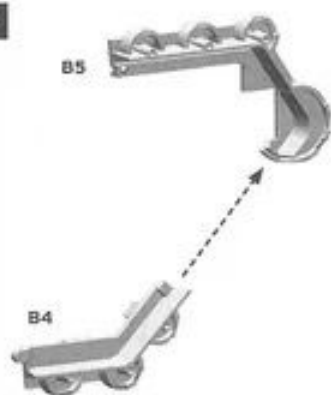

LEGION CERBERUS HEAVY TANK DESTROYER

1a

1b

1c

1d