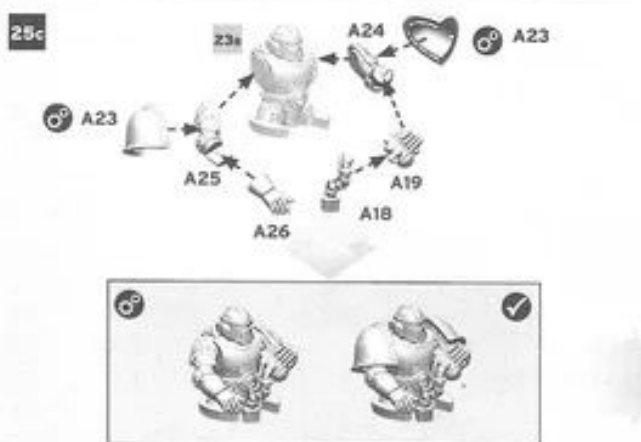

PINTLE MOUNTED HAVOC LAUNCHER

PINTLE MOUNTED WEAPON (SELECT ONE)

Pintle Mounted Multi-melta

Pintle Mounted Heavy Bolter

Pintle Mounted Heavy Flamer

HATCH OPTION - GUNNER

HATCH OPTION - CLOSED HATCH

HATCH OPTION - COMMANDER

26a  HUNTER-KILLER MISSILE

26b SMOKE LAUNCHER

26c  SEARCHLIGHT

26o