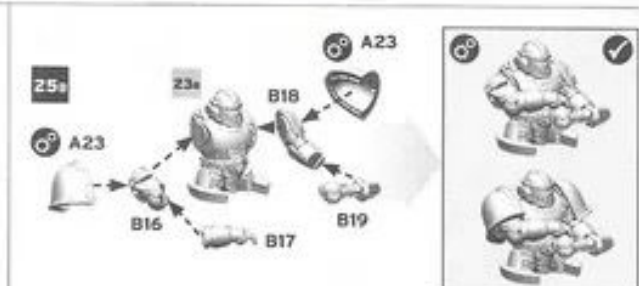

PINTLE MOUNTED HAVOC LAUNCHER

PINTLE MOUNTED WEAPON (SELECT ONE)

Pintle Mounted Multi-melta

Pintle Mounted Heavy Bolter

Pintle Mounted Heavy Flamer

HATCH OPTION - GUNNER

HATCH OPTION - CLOSED HATCH

HATCH OPTION - COMMANDER

26a  HUNTER-KILLER MISSILE

26b SMOKE LAUNCHER

26c  SEARCHLIGHT

26o