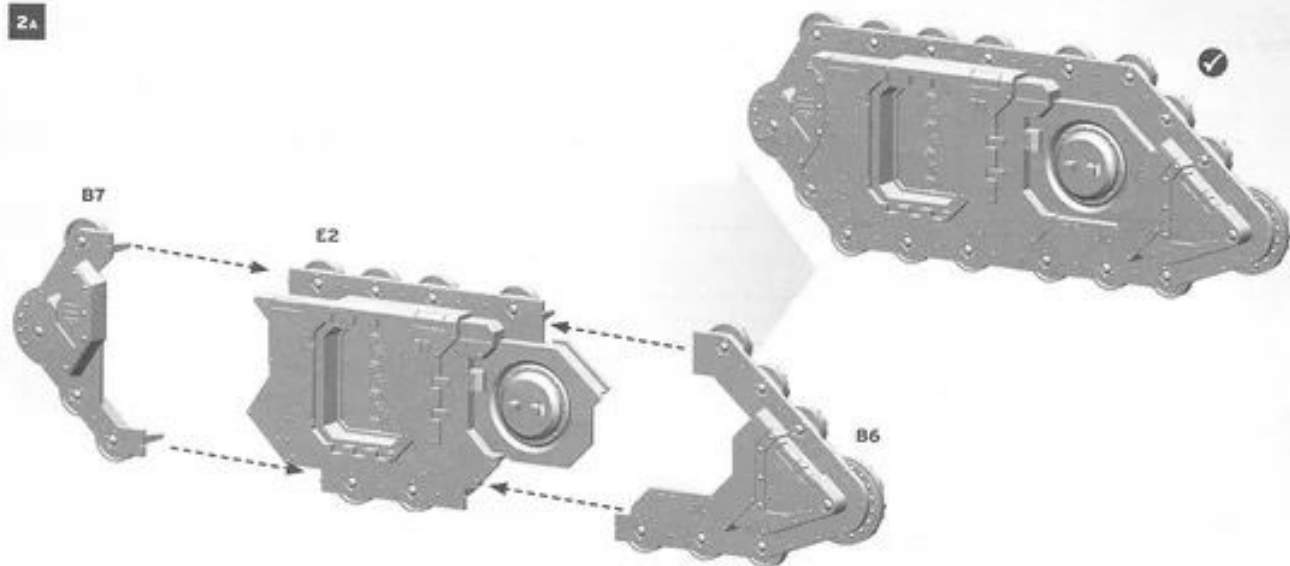

993130010301

LEGION CERBERUS HEAVY TANK DESTROYER

1a

1b

1c

1d

2a

2a