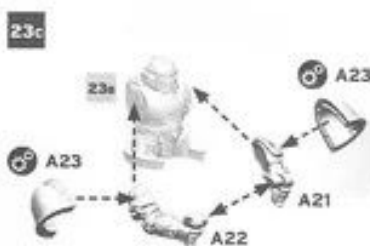

PINTLE MOUNTED HAVOC LAUNCHER

PINTLE MOUNTED WEAPON (SELECT ONE)

Pintle Mounted Multi-melta

Pintle Mounted Heavy Bolter

Pintle Mounted Heavy Flamer

HATCH OPTION - GUNNER

HATCH OPTION - CLOSED HATCH

HATCH OPTION - COMMANDER

26a  HUNTER-KILLER MISSILE

26b SMOKE LAUNCHER

26c  SEARCHLIGHT

26o