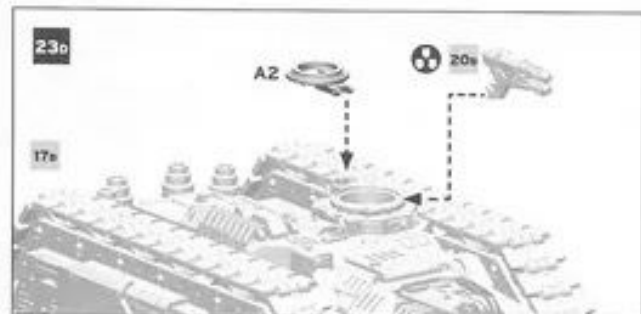

PINTLE MOUNTED HAVOC LAUNCHER

PINTLE MOUNTED WEAPON (SELECT ONE)

Pintle Mounted Multi-melta

Pintle Mounted Heavy Bolter

Pintle Mounted Heavy Flamer

HATCH OPTION - GUNNER

HATCH OPTION - CLOSED HATCH

HATCH OPTION - COMMANDER