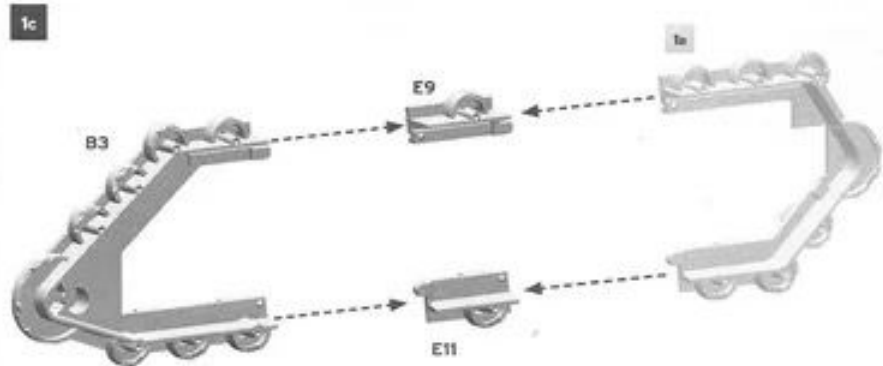

993130010301

LEGION CERBERUS HEAVY TANK DESTROYER

1a

1b

1c

1d

2a

2a