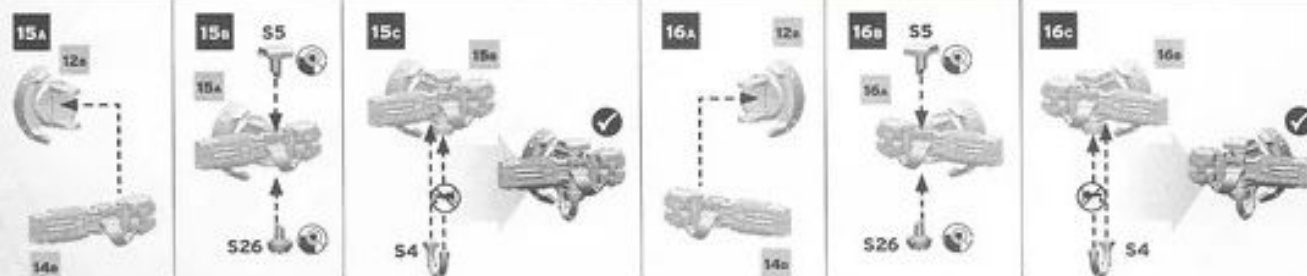

Volkite Culverin