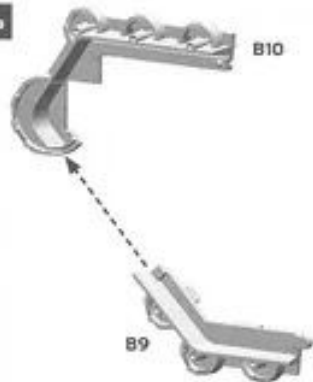

993130010301

LEGION CERBERUS HEAVY TANK DESTROYER

1a

1b

1c

1d

2a

2a