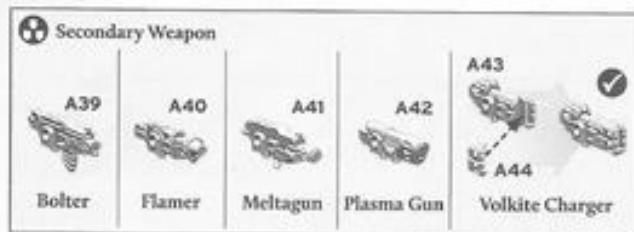

PINTLE MOUNTED HAVOC LAUNCHER

PINTLE MOUNTED WEAPON (SELECT ONE)

Pintle Mounted Multi-melta

Pintle Mounted Heavy Bolter

Pintle Mounted Heavy Flamer

HATCH OPTION - GUNNER

HATCH OPTION - CLOSED HATCH

HATCH OPTION - COMMANDER