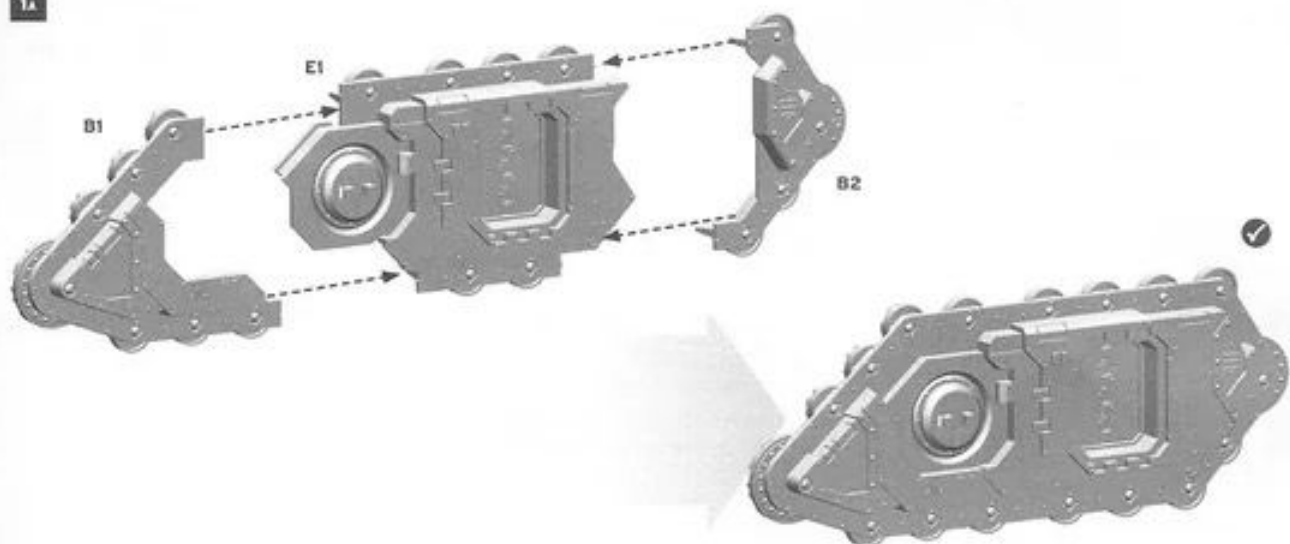

993130010301

LEGION CERBERUS HEAVY TANK DESTROYER

1a

1b

1c

1d

2a

2a