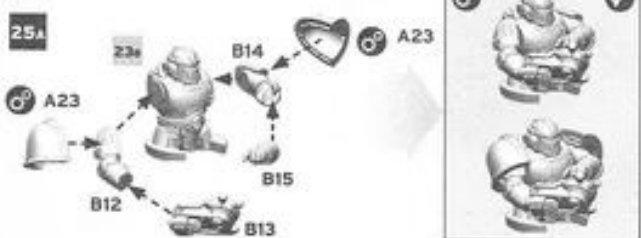

PINTLE MOUNTED HAVOC LAUNCHER

PINTLE MOUNTED WEAPON (SELECT ONE)

Pintle Mounted Multi-melta

Pintle Mounted Heavy Bolter

Pintle Mounted Heavy Flamer

HATCH OPTION - GUNNER

HATCH OPTION - CLOSED HATCH

HATCH OPTION - COMMANDER

26a  HUNTER-KILLER MISSILE

26b SMOKE LAUNCHER

26c  SEARCHLIGHT

26o