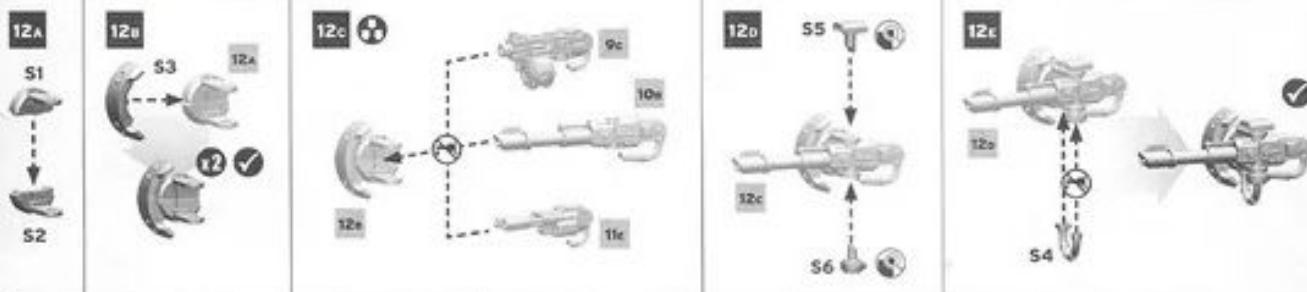

Heavy Flamer