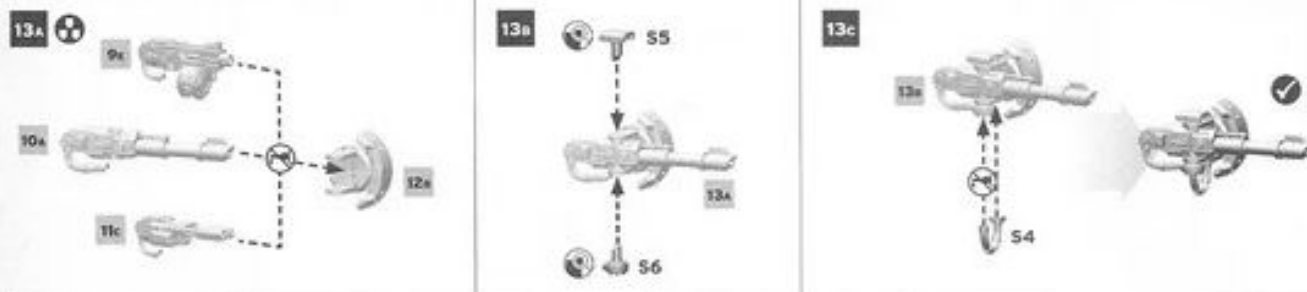

Heavy Flamer