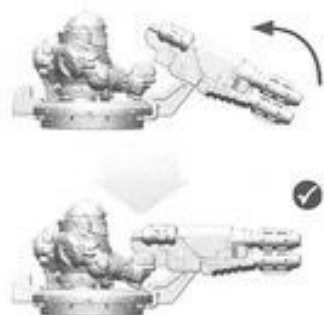

PINTLE MOUNTED HAVOC LAUNCHER

PINTLE MOUNTED WEAPON (SELECT ONE)

Pintle Mounted Multi-melta

Pintle Mounted Heavy Bolter

Pintle Mounted Heavy Flamer

HATCH OPTION - GUNNER

HATCH OPTION - CLOSED HATCH

HATCH OPTION - COMMANDER

26a  HUNTER-KILLER MISSILE

26b SMOKE LAUNCHER

26c  SEARCHLIGHT

26o