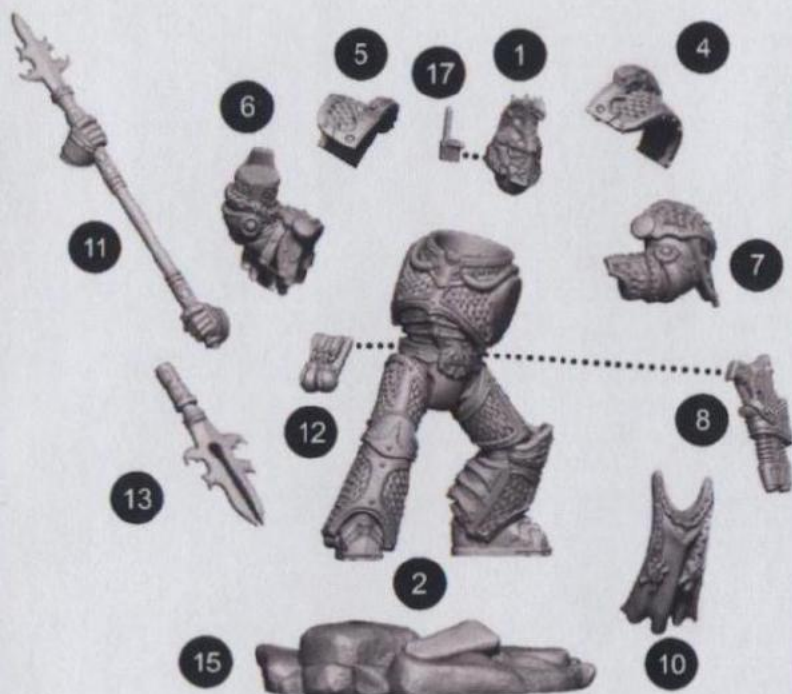

Construction Notes

To fit the Diorama Base, mount the Scenic Gaming Base on to the 40 mm round base, then place it between the Front and Rear Diorama Base halves.

Make sure to attach part 21. Cloak before part 3. Power Pack.