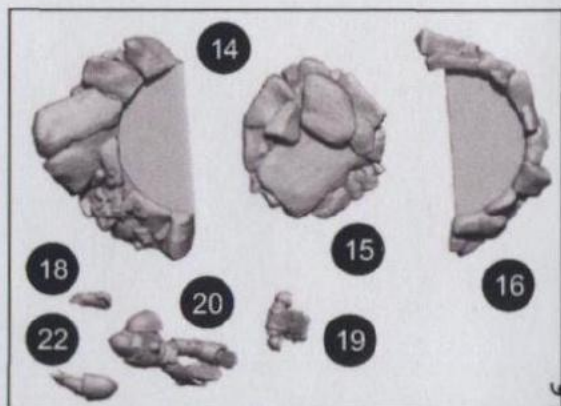

Construction Notes

To fit the Diorama Base, mount the Scenic Gaming Base on to the 40 mm round base, then place it between the Front and Rear Diorama Base halves.

Make sure to attach part 21. Cloak before part 3. Power Pack.