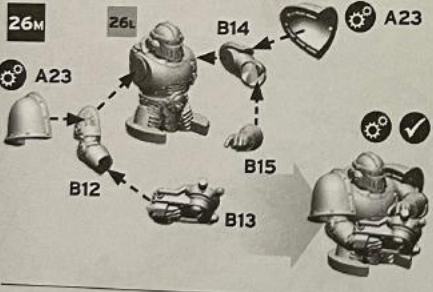

OPTION 5 - COMMANDER