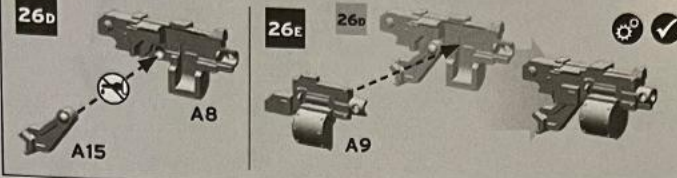

OPTION 1 - PINTLE MOUNTED HAVOC LAUNCHER

OPTION 2 - PINTLE MOUNTED MULTI-MELTA

Pintle Mounted Heavy Bolter

Pintle Mounted Heavy Flamer

OPTION 3 - PINTLE MOUNTED COMBI-WEAPON

OPTION 4 - OPEN/CLOSED HATCH

COMMANDER/GUNNER BODY