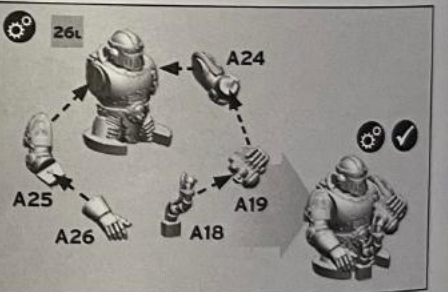

OPTION 5 - COMMANDER