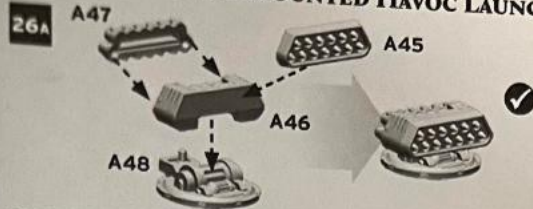

C21

A5

C22

C23

F13

F14

22i

23A**23B****23C****23D****23E****23F****23G****23H**

OPTION 1 - PINTLE MOUNTED HAVOC LAUNCHER

OPTION 2 - PINTLE MOUNTED MULTI-MELTA

Pintle Mounted Heavy Bolter

Pintle Mounted Heavy Flamer

OPTION 3 - PINTLE MOUNTED COMBI-WEAPON

OPTION 4 - OPEN/CLOSED HATCH

COMMANDER/GUNNER BODY