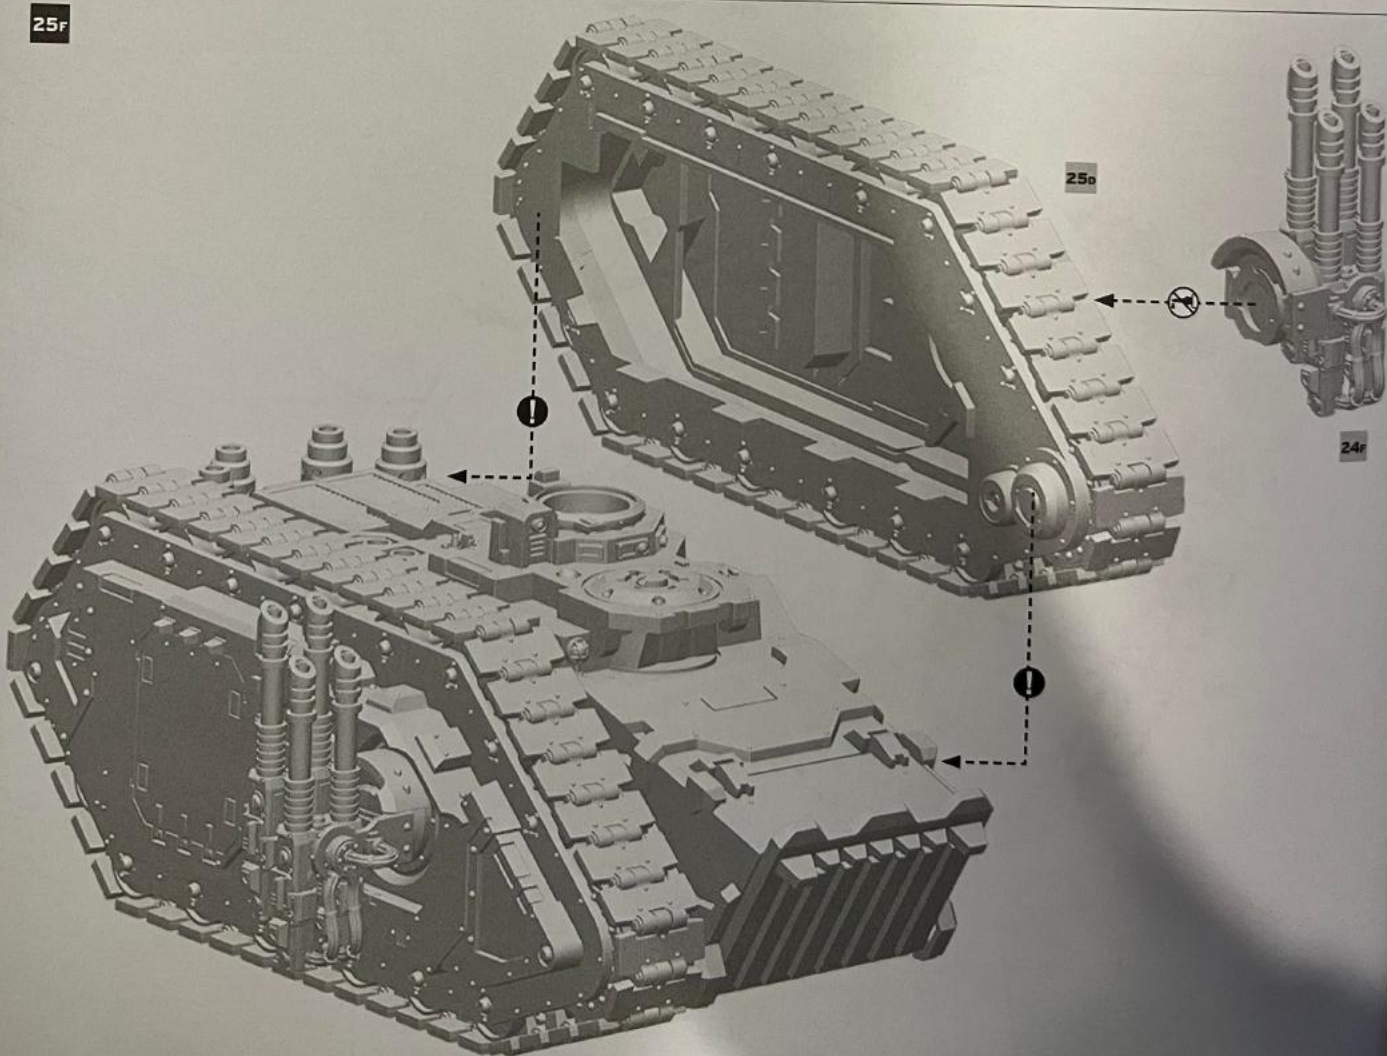

OPTION 1 - PINTLE MOUNTED HAVOC LAUNCHER

OPTION 2 - PINTLE MOUNTED MULTI-MELTA

Pintle Mounted Heavy Bolter

Pintle Mounted Heavy Flamer

OPTION 3 - PINTLE MOUNTED COMBI-WEAPON

OPTION 4 - OPEN/CLOSED HATCH

COMMANDER/GUNNER BODY