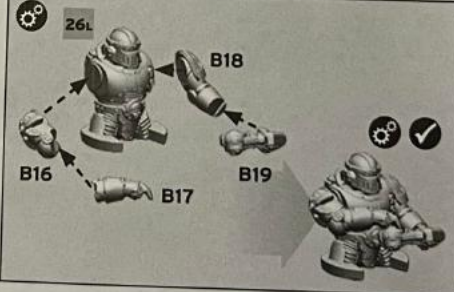

OPTION 5 - COMMANDER