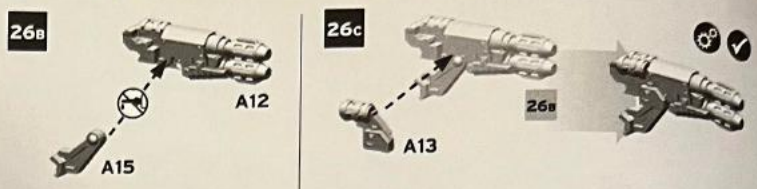

OPTION 1 - PINTLE MOUNTED HAVOC LAUNCHER

OPTION 2 - PINTLE MOUNTED MULTI-MELTA

Pintle Mounted Heavy Bolter

Pintle Mounted Heavy Flamer

OPTION 3 - PINTLE MOUNTED COMBI-WEAPON

OPTION 4 - OPEN/CLOSED HATCH

COMMANDER/GUNNER BODY