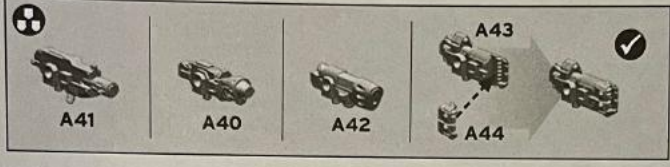

OPTION 1 - PINTLE MOUNTED HAVOC LAUNCHER

OPTION 2 - PINTLE MOUNTED MULTI-MELTA

Pintle Mounted Heavy Bolter

Pintle Mounted Heavy Flamer

OPTION 3 - PINTLE MOUNTED COMBI-WEAPON

OPTION 4 - OPEN/CLOSED HATCH

COMMANDER/GUNNER BODY