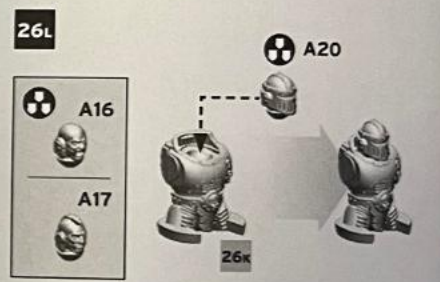

C21

A5

C22

C23

F13

F14

22i

23A**23B****23C****23D****23E****23F****23G****23H**

OPTION 1 - PINTLE MOUNTED HAVOC LAUNCHER

OPTION 2 - PINTLE MOUNTED MULTI-MELTA

Pintle Mounted Heavy Bolter

Pintle Mounted Heavy Flamer

OPTION 3 - PINTLE MOUNTED COMBI-WEAPON

OPTION 4 - OPEN/CLOSED HATCH

COMMANDER/GUNNER BODY