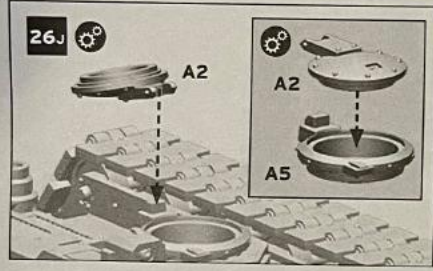

OPTION 1 - PINTLE MOUNTED HAVOC LAUNCHER

OPTION 2 - PINTLE MOUNTED MULTI-MELTA

Pintle Mounted Heavy Bolter

Pintle Mounted Heavy Flamer

OPTION 3 - PINTLE MOUNTED COMBI-WEAPON

OPTION 4 - OPEN/CLOSED HATCH

COMMANDER/GUNNER BODY