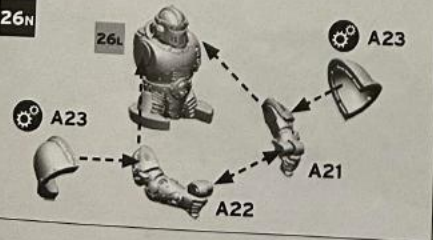

OPTION 6 - GUNNER