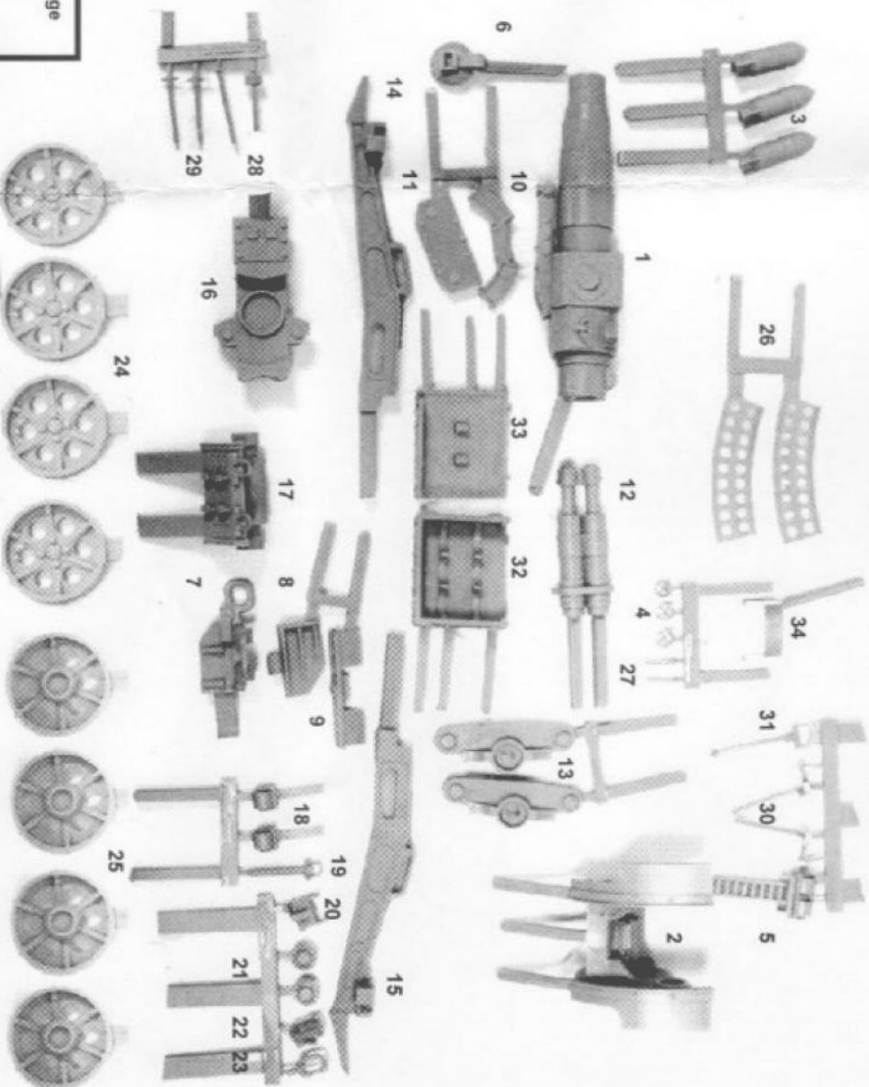

COMMON COMPONENTS LIST

1. Medusa Siege Gun	21. Bogie Pivots (x2)
2. Gun Shield	22. Trojan Tow Hitch
3. Earthshaker Shells (x6)	23. Trojan Crane Hook
4. Handles (x3)	24. Outer Wheels (x4)
5. Trolley	25. Inner Wheels (x4)
6. Breech Door	26. Caster Channels (x2)
7. Right Recoil Spade	27. Channel Mount Pins (x2)
8. Left Recoil Spade	28. Tools (x2)
9. Trojan Tow Bar	29. Jack Levers (x2)
10. Gun Traverse Runner	30. Trolley Handles (x2)
11. Trail Arm Lower Hinge	31. Shell Ram
12. Recoil Damperner	32. Ammo Box
13. Bogies (x2)	33. Ammo Box Lid
14. Right Trail Arm	34. Trolley Latch
15. Left Trail Arm	
16. Main Chassis	
17. Carriage Axle	
18. Trail Casters (x2)	
19. Trail Pin	
20. Barrel Support	

This kit contains all the pieces required to produce an Heavy Artillery Carriage with Medusa Siege Gun

To glue the resin pieces together use Citadel Super Glue.

NOTE: We have cast this Kit using the most advanced techniques and the best quality resin, but due to the nature of the casting process your model may contain very slight air bubbles. These can easily be filled with model filler or super glue. Any slight warpage of thin parts can easily be corrected by immersing the part in hot tap water for about 1 minute then carefully bending it back into shape.

THIS IS NOT A TOY

Not suitable for children under 15 years of age.

WARNING: Resin dust can be harmful if inhaled. Always wear a dust mask or respirator when sanding or sawing resin parts.

Product code : 99590105326