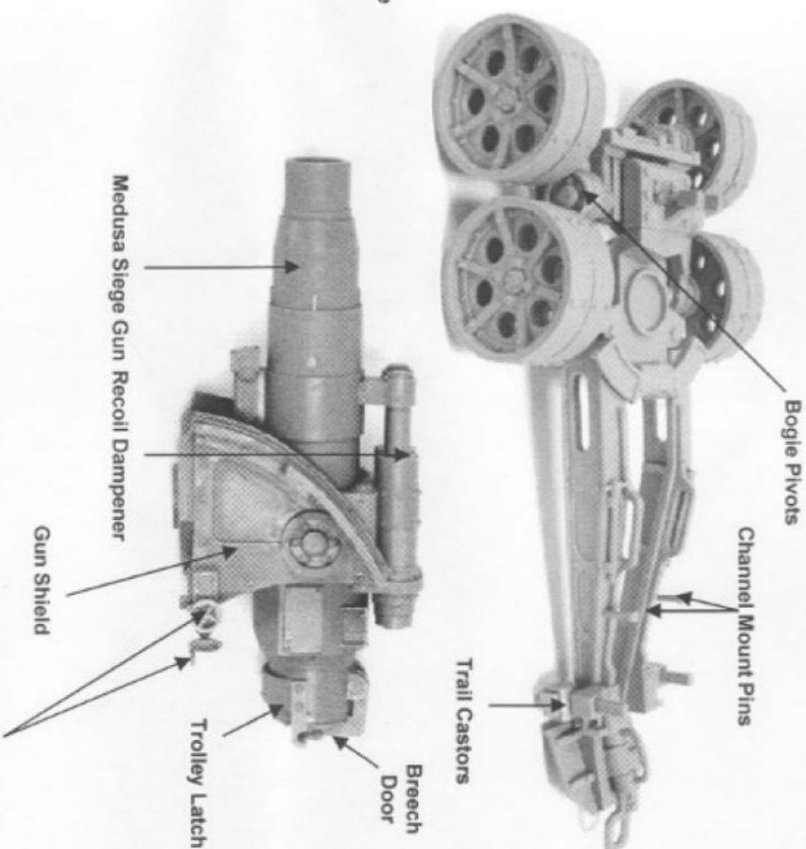

HEAVY ARTILLERY CARRIAGE WITH MEDUSA SEIGE GUN

Product code : IA-GUA-T-091