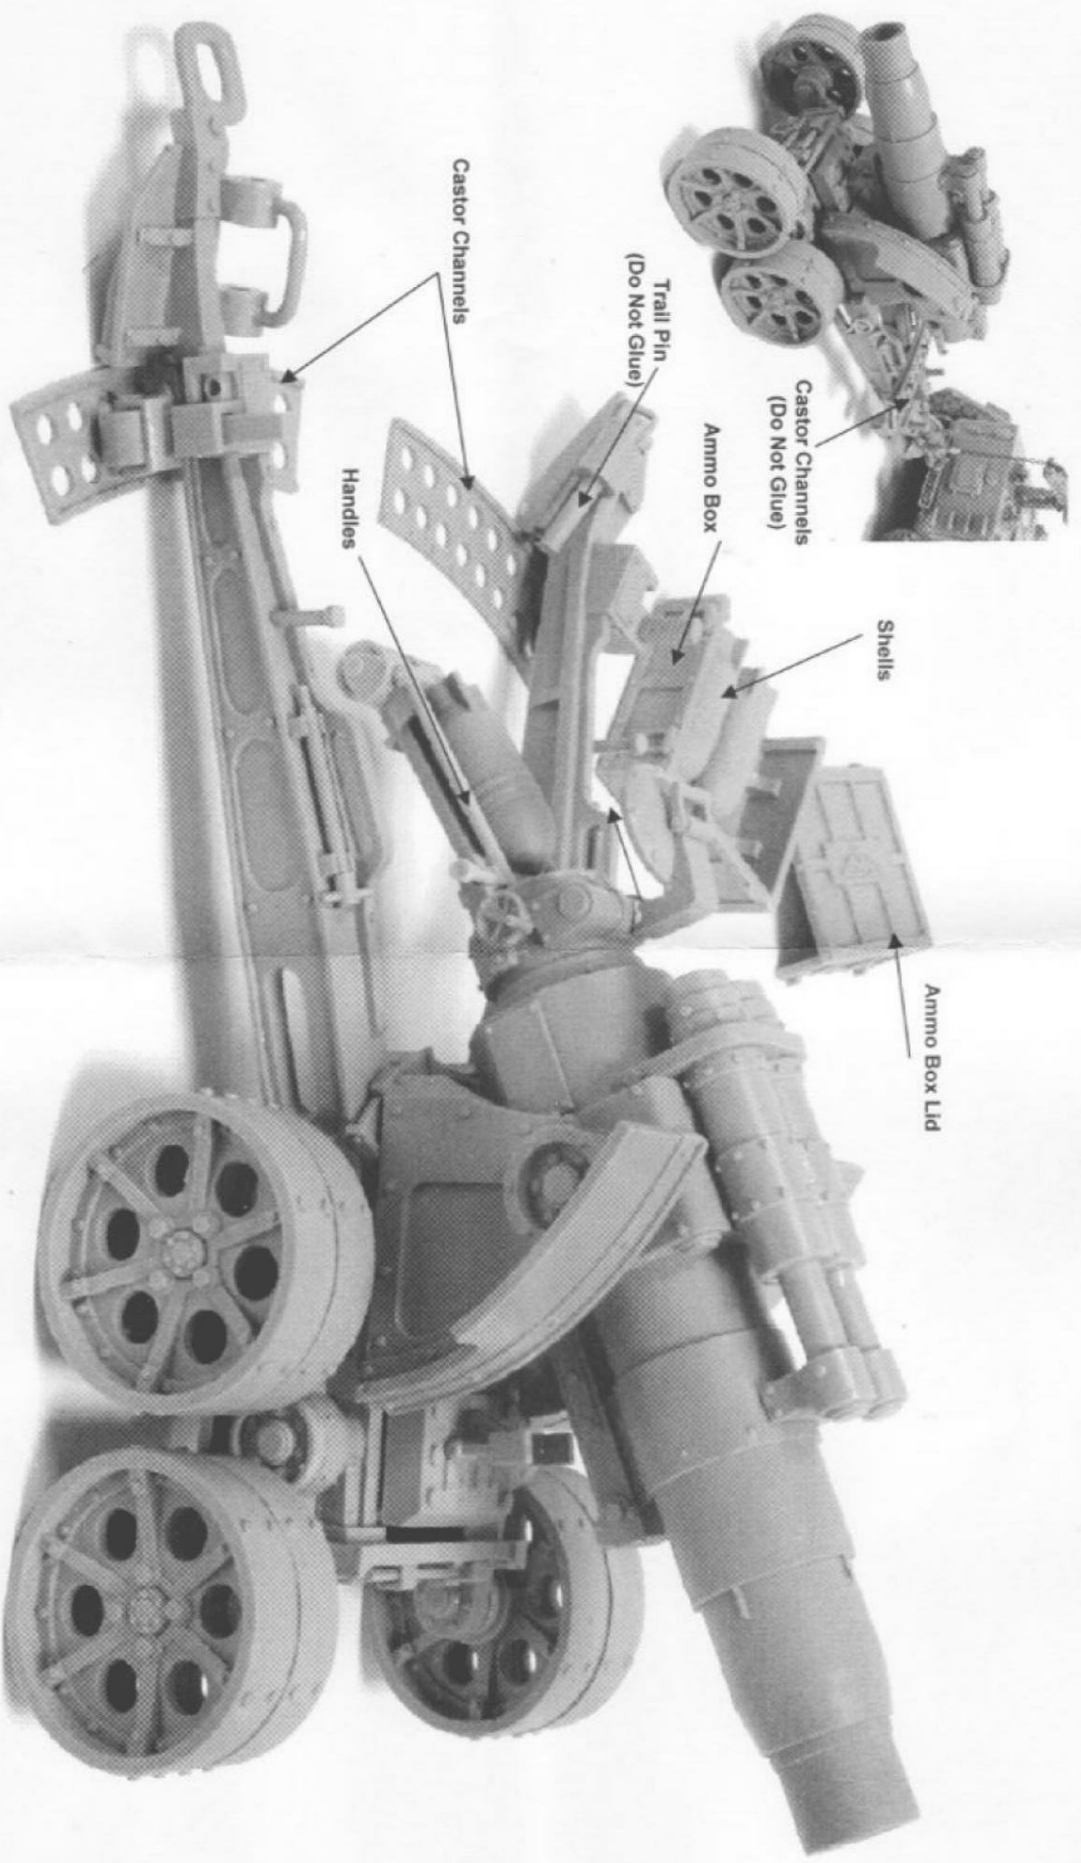

**IMPERIAL™
ARMOUR**

**HEAVY ARTILLERY CARRIAGE
WITH MEDUSA SEIGE GUN**

The copyright on the model designs and components within this box is the exclusive property of Games Workshop Ltd. Copyright Games Workshop Ltd, 2007. All rights reserved.

Product code : IA-GUA-T-091

Forge World, Games Workshop, Willow Road, Lenton, Nottingham, NG7 2WS, UK. Tel. 0044 (0)115 916 8177