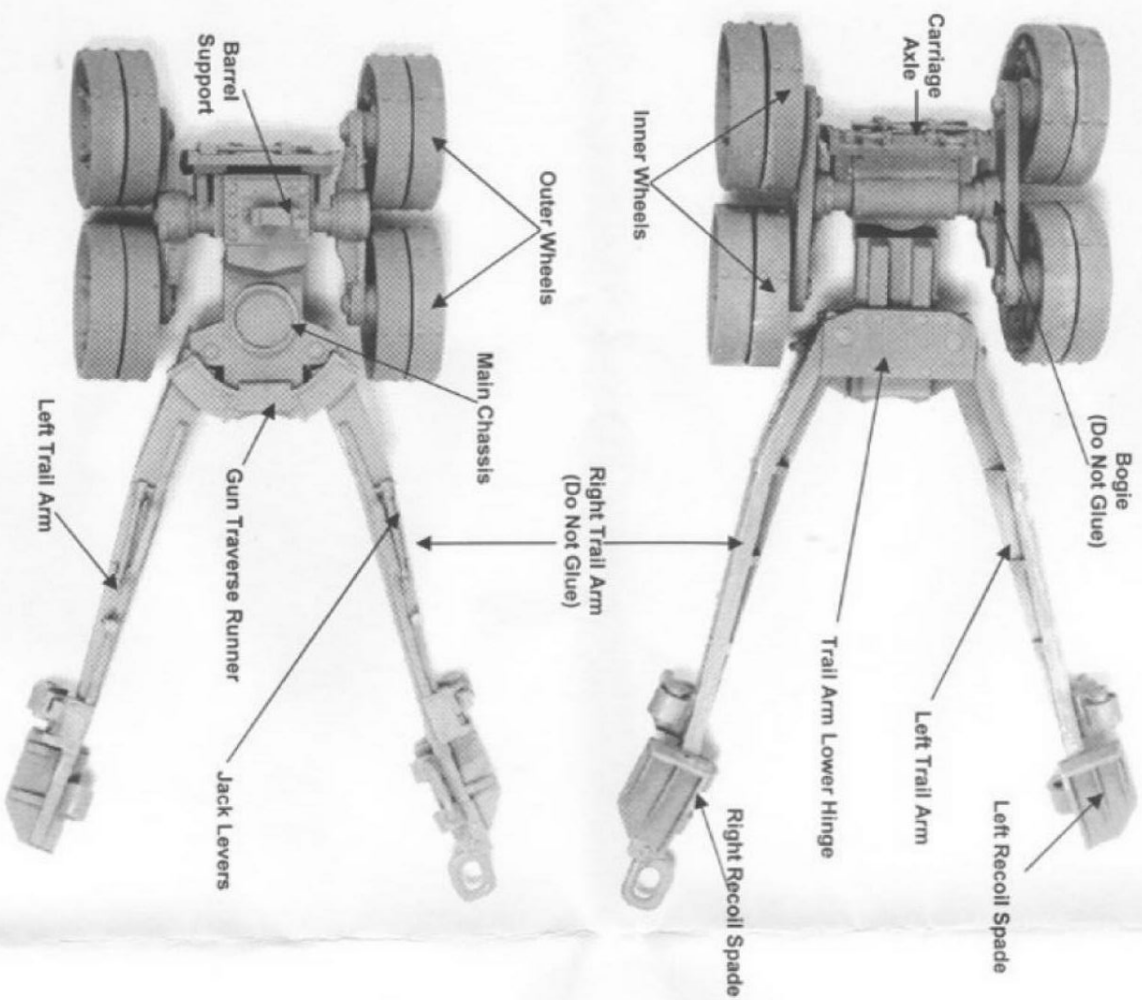

HEAVY ARTILLERY CARRIAGE WITH MEDUSA SEIGE GUN

Product code : IA-GUA-T-091