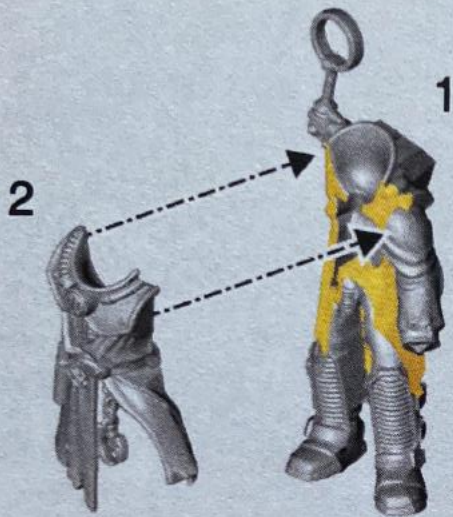

GENESTEALER GULTS NEXOS

• DITUSI! Pieniä osia. • VARNING! Små delar. • ADVARSEL! Små dele. • WAARSCHUWING!
onderdelen. • ADVARSEL! Små deler. • 警告! 小さな部品あり。 • 警告! 本品包含小零件。

WARHAMMER
40,000

CITADEL

1 a

1 b

1 c

2

3

151585

NAME	M	WS	BS	S	T	W	A	Ld	Sv
Nexus	6"	3+	3+	3	3	4	3	8	5+

Expertly designed plastic Citadel Miniature.
Assembly and painting required.

games-workshop.com

© Copyright Games Workshop Limited 2019. Citadel, Games Workshop, and GW are ® and Warhammer 40,000 and all associated logos, names, races, vehicles, weapons and characters are either ® or TM and / or © Games Workshop Limited.