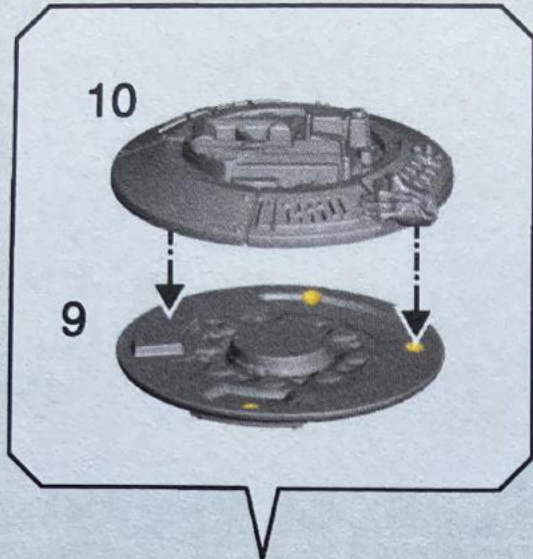

GENESTEALER GULTS NEXOS

• DITUSI! Pieniä osia. • VARNING! Små delar. • ADVARSEL! Små dele. • WAARSCHUWING!
onderdelen. • ADVARSEL! Små deler. • 警告! 小さな部品あり。 • 警告! 本品包含小零件。

WARHAMMER
40,000

CITADEL

1 a

1 b

1 c

2

3

151585

NAME	M	WS	BS	S	T	W	A	Ld	Sv
Nexus	6"	3+	3+	3	3	4	3	8	5+

Expertly designed plastic Citadel Miniature.
Assembly and painting required.

games-workshop.com

© Copyright Games Workshop Limited 2019. Citadel, Games Workshop, and GW are ® and Warhammer 40,000 and all associated logos, names, races, vehicles, weapons and characters are either ® or TM and / or © Games Workshop Limited.

WARNING!
Small parts.

12+