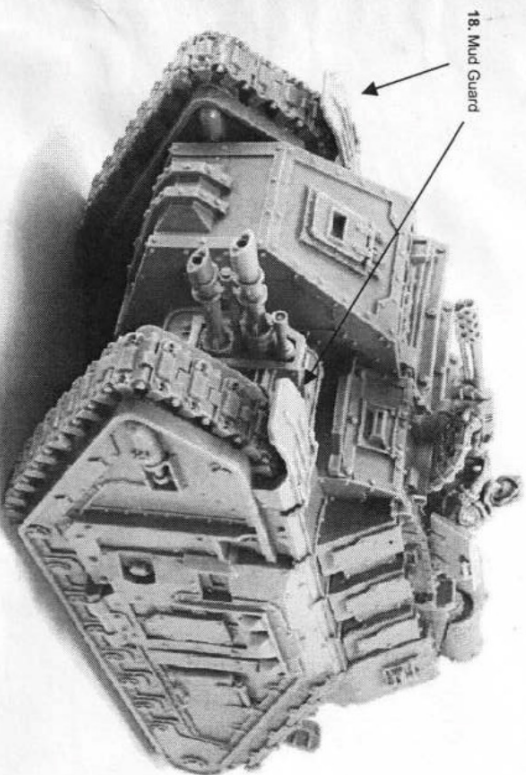

18. Mud Guard

Alternate weapons: