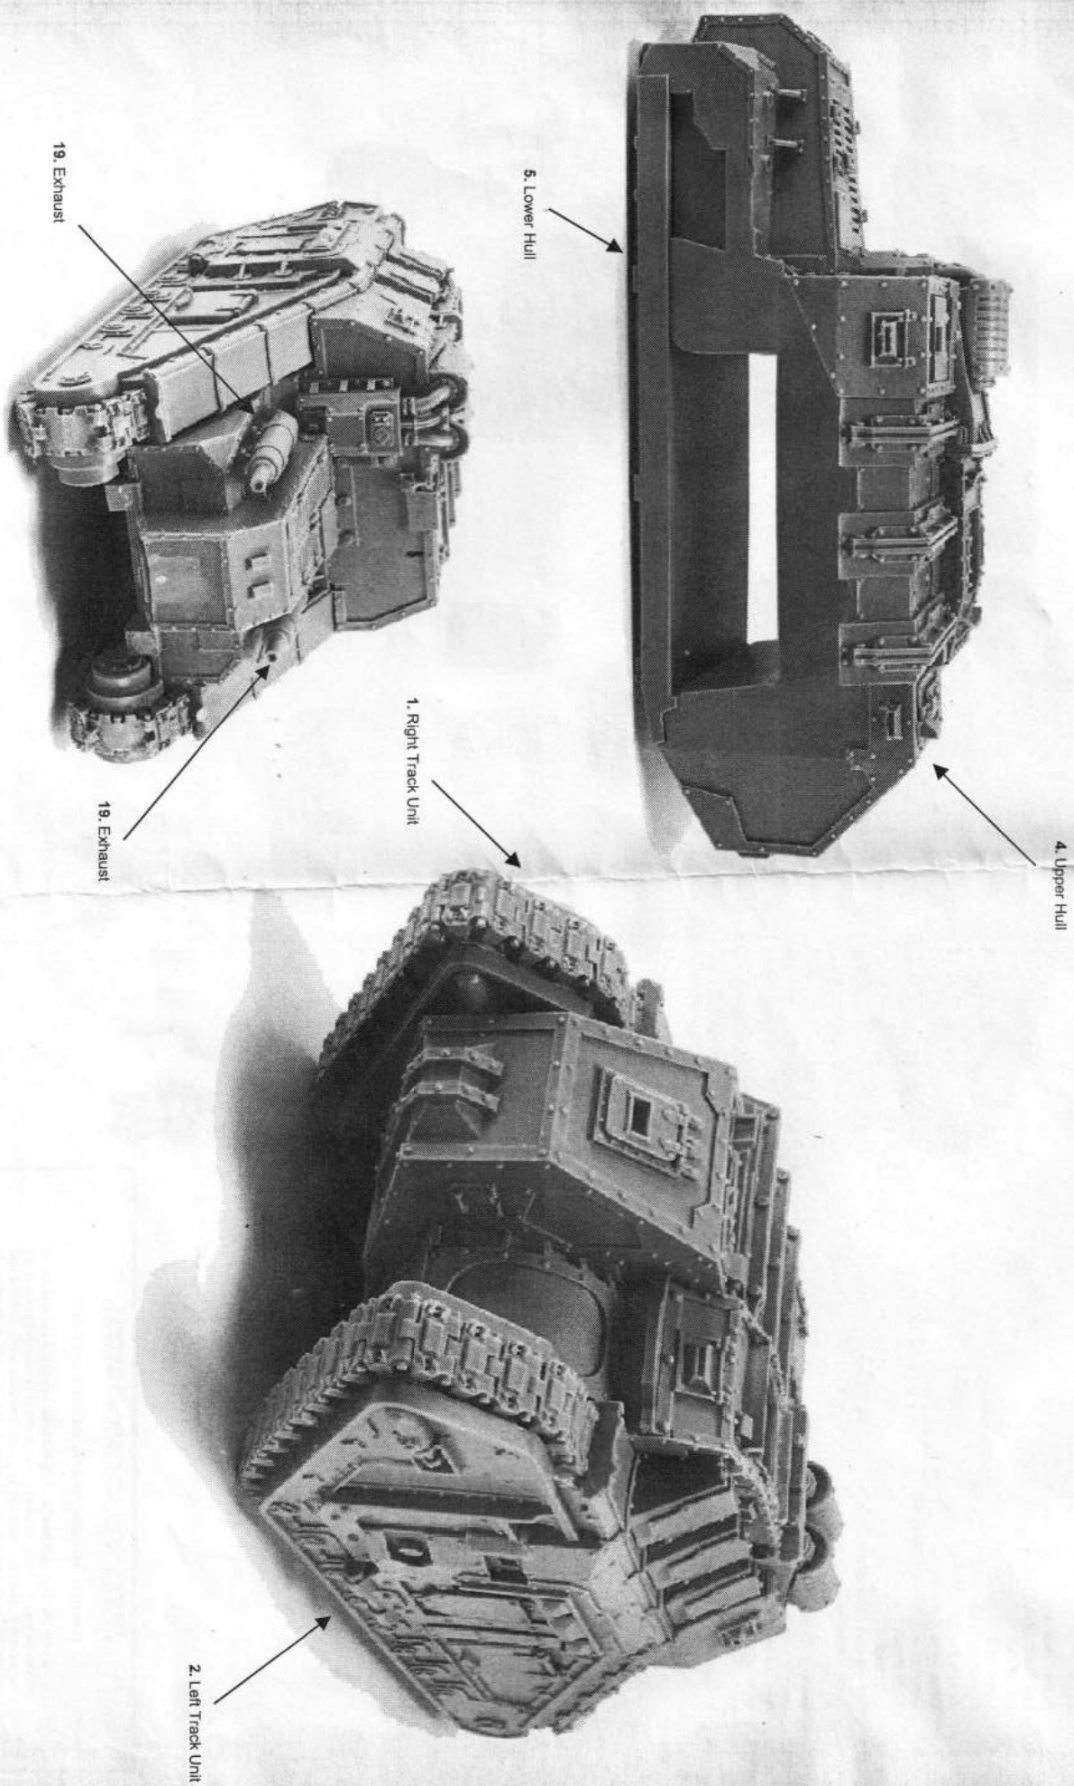

IMPERIAL ARMOUR™

The copyright on the model designs and components within this box is the exclusive property of Games Workshop Ltd. Copyright Games Workshop Ltd, 2014. All rights reserved.