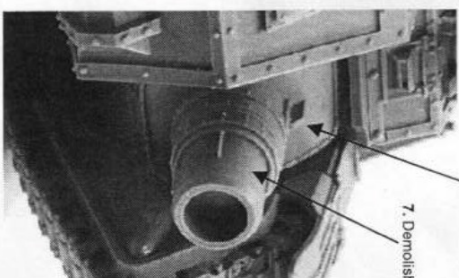

8. Demolisher Cannon Rear Plate

16. Heavy Flamer

7. Demolisher Cannon