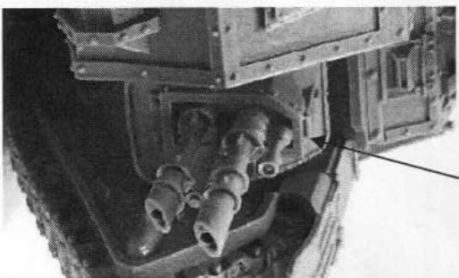

6. Twin-linked Lascannon